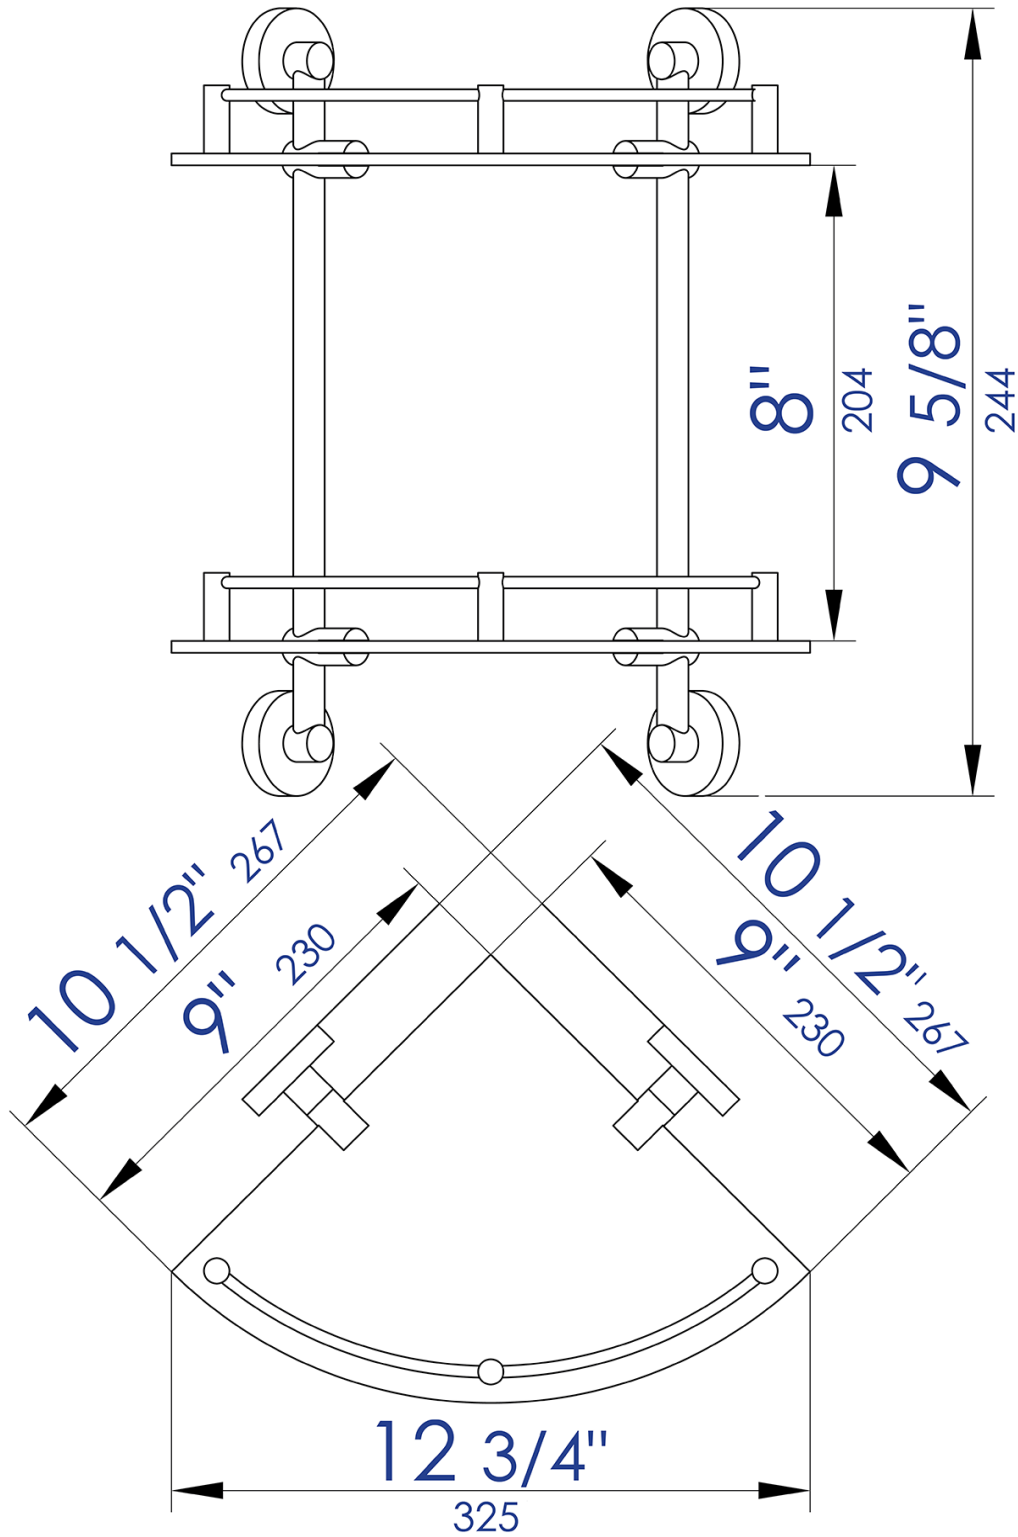

AB9548

Corner Mounted Double Glass Shower Shelf Bathroom Accessory

Note: All product dimensions are approximate and should be verified on site prior to installation.
Visit www.ALFIbrand.com for more information.