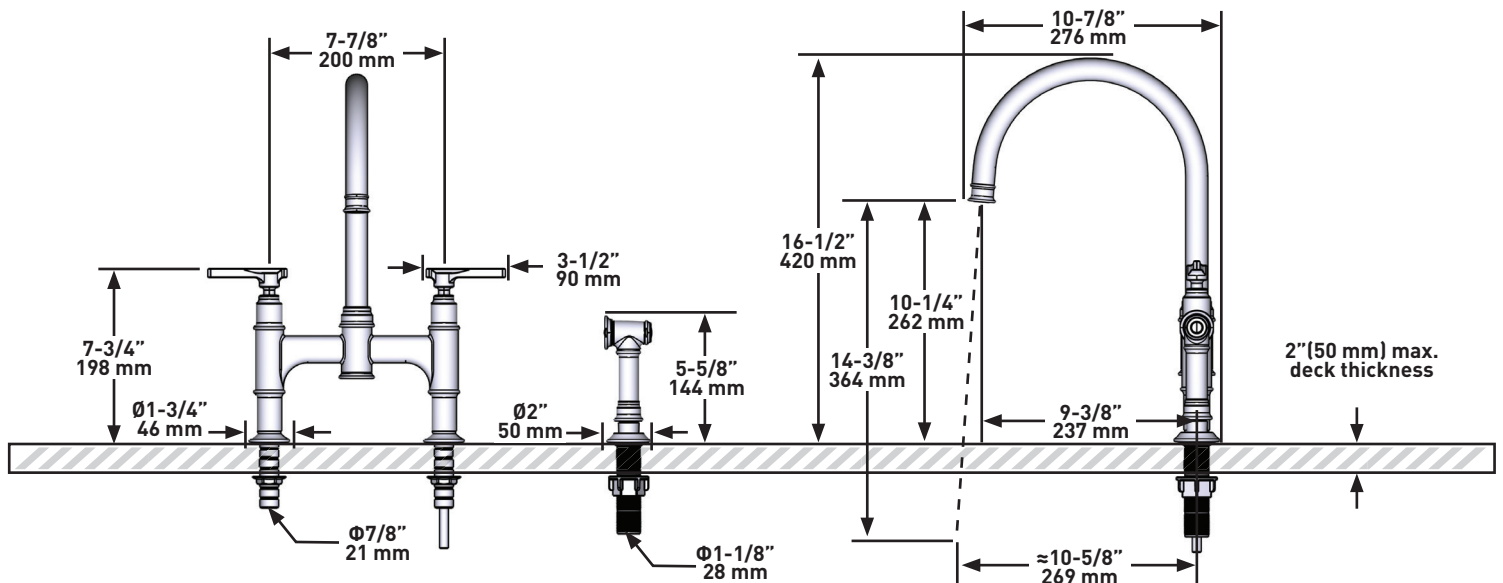

For warranty or additional information, contact:

U.S.A.
houseofrohl.com/support
1-800-777-9762

QUEBEC / MARITIMES / WESTERN CANADA
QUÉBEC / MARITIMES / OUEST CANADIEN
QUEBEC / MARITIMOS / CANADA OCCIDENTAL
houseofrohl.ca/support
1-866-473-8442

ONTARIO
houseofrohl.ca/support
1-800-287-5354