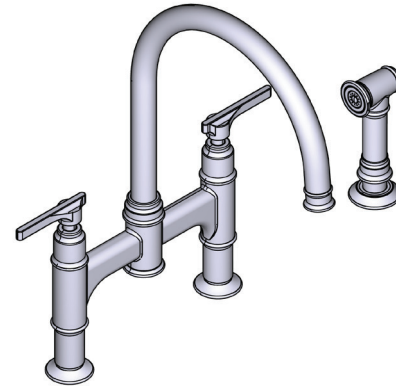

SPECIFICATIONS

DESCRIPTION

- Single-spray functionality

FLOW

- 1.5 GPM/5.69 LPM at 60 PSI (CEC compliant)

STANDARDS

- ASME A112.18.1/CSA B125.1
- NSF 61/9 & 372: Q≤1
- ADA

WARRANTY

- Most products or parts carry "Limited Warranties" against manufacturing defects. For US customers please visit houseofrohl.com/support and for Canadian customers please visit houseofrohl.ca for complete product and finish warranty.

Southbank™
Bridge Kitchen Faucet With Side Spray

MODELS: U.SB57D3LM

UPC® ADA