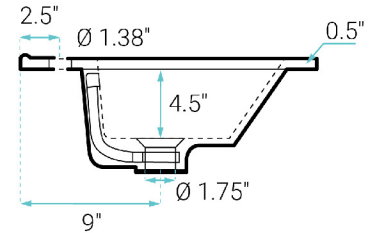

### FEATURES:

- Sleek, freestanding design
- Glazed ceramic, single sink
- Standard 1.75" drain hole
- Standard 1.38" faucet holes
- Chrome-finish overflow
- Metal legs

### SPECIFICATIONS:

N.W: 102 lb.

W: 24" x D: 18.5" x H: 36"

Inner Sink: D: 11" x W: 17.5" x H: 4.5"