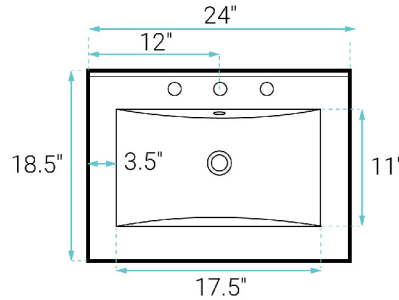

### FEATURES:

- Sleek, freestanding design
- Glazed ceramic, single sink
- Standard 1.75" drain hole
- Standard 1.38" faucet holes
- Chrome-finish overflow
- Metal legs

### SPECIFICATIONS:

N.W: 102 lb.

W: 24" x D: 18.5" x H: 36"

Inner Sink: D: 11" x W: 17.5" x H: 4.5"