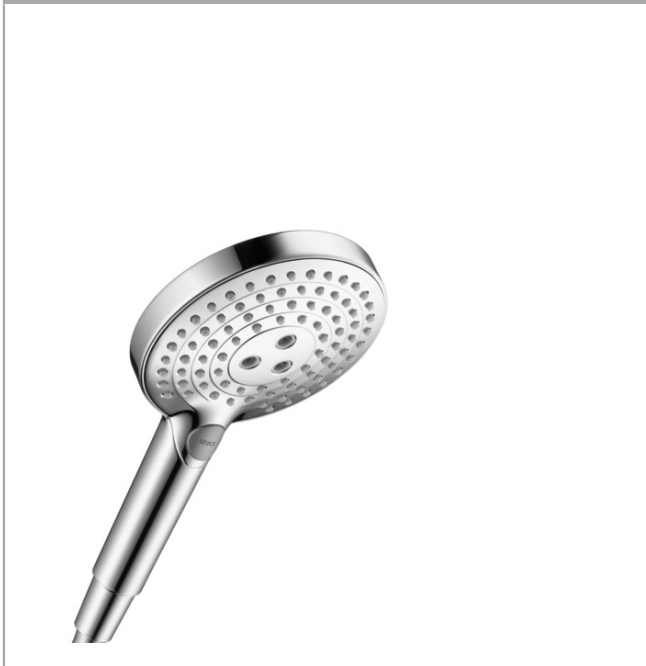

Raindance Select S
Handshower 120 3-Jet, 2.0 GPM
 Finishes : **chrome** Part no. : **04529000**

Description

Features

- Select button for comfortable alternation of spray modes
- 87 no-clog spray channels
- Spray modes: Whirl, Rain, RainAir
- Flow: 2.0 GPM (7.6 L/Min)
- Fully-finished matching spray face

Item details

List Price \$ 163.00

Technology

Compliance

Product image

Scale drawing

Raindance Select S
Handshower 120 3-Jet, 2.0 GPM
Finishes : **chrome** Part no. : **04529000**

Exploded drawing

Year of production: >01/14

Raindance Select S
Handshower 120 3-Jet, 2.0 GPM
 Finishes : **chrome** Part no. : **04529000**

Spare parts list

Year of production: >01/14

Pos.	Description	Part no.	Price	PU
1	filter packing	94246000	-	1