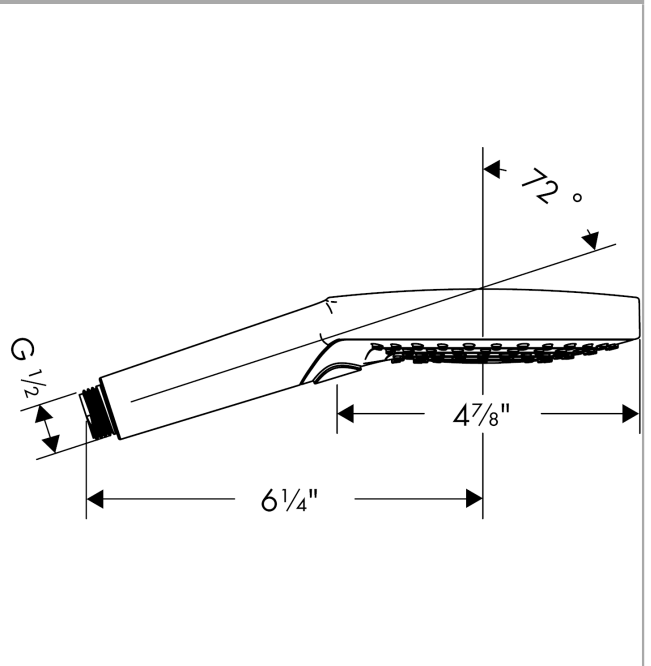

Raindance Select S
Handshower 120 3-Jet, 2.0 GPM
 Finishes : **chrome** Part no. : **04529000**

Description

Features

- Select button for comfortable alternation of spray modes
- 87 no-clog spray channels
- Spray modes: Whirl, Rain, RainAir
- Flow: 2.0 GPM (7.6 L/Min)
- Fully-finished matching spray face

Item details

List Price \$ 163.00

Technology

Compliance

Product image

Scale drawing

Raindance Select S
Handshower 120 3-Jet, 2.0 GPM
Finishes : **chrome** Part no. : **04529000**

Exploded drawing

Year of production: >01/14

Raindance Select S
Handshower 120 3-Jet, 2.0 GPM
 Finishes : **chrome** Part no. : **04529000**

Spare parts list

Year of production: >01/14

Pos.	Description	Part no.	Price	PU
1	filter packing	94246000	-	1