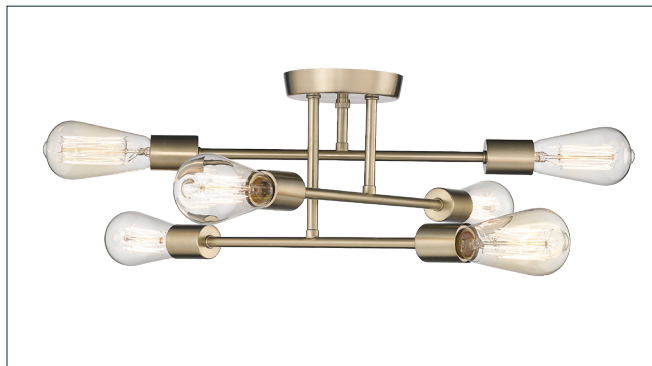

FINISHES

MB - Matte Black
 MG - Modern Gold

DIMENSIONS

Width 16.5"
 Height 7.625"
 Canopy Width 5"
 Canopy Depth 1.0"
 Weight 2.26 lbs

MATERIAL

Steel

GLASS

Glass No

LAMPING

Bulbs 6-Medium
 Bulbs Base Medium (E26)
 Watts per Bulb 60W
 Voltage 120V
 Total Wattage 360W
 Bulbs Included No

CERTIFICATION

UL/CUL Listed Dry Location

ITEM NUMBER

SKU's 4256 MB
 4256 MG

4256 MG

4256 MB