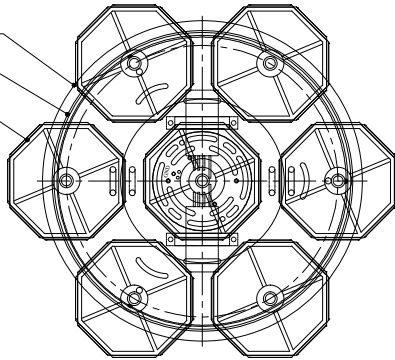

13"DIA*2.5"H.CANOPY
 11.75"DIA*0.75"H MOUNTING
 PLATE COVER
 5.5"DIA*6.0"H.SHADE

TOP VIEW

CANOPY DETAIL

FRONT VIEW

CURREY & COMPANY

9000-0890

ALL WORK © 2021 CURREY & COMPANY