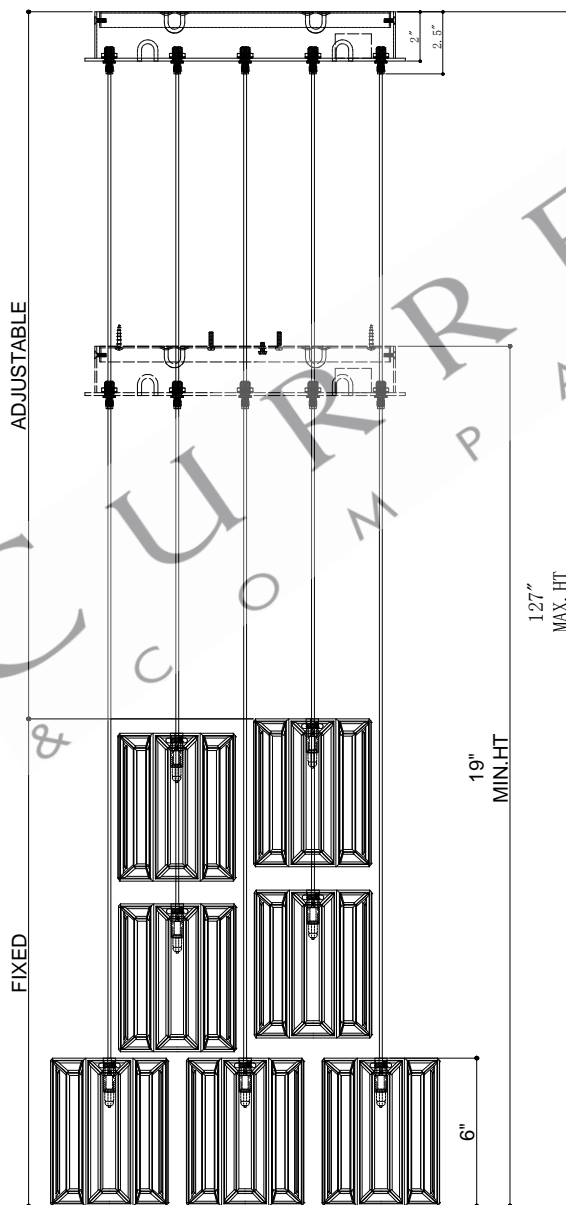

13"DIA*2.5"H.CANOPY
 11.75"DIA*0.75"H MOUNTING
 PLATE COVER
 5.5"DIA*6.0"H.SHADE

TOP VIEW

CANOPY DETAIL

FRONT VIEW

CURREY & COMPANY

9000-0890

ALL WORK © 2021 CURREY & COMPANY