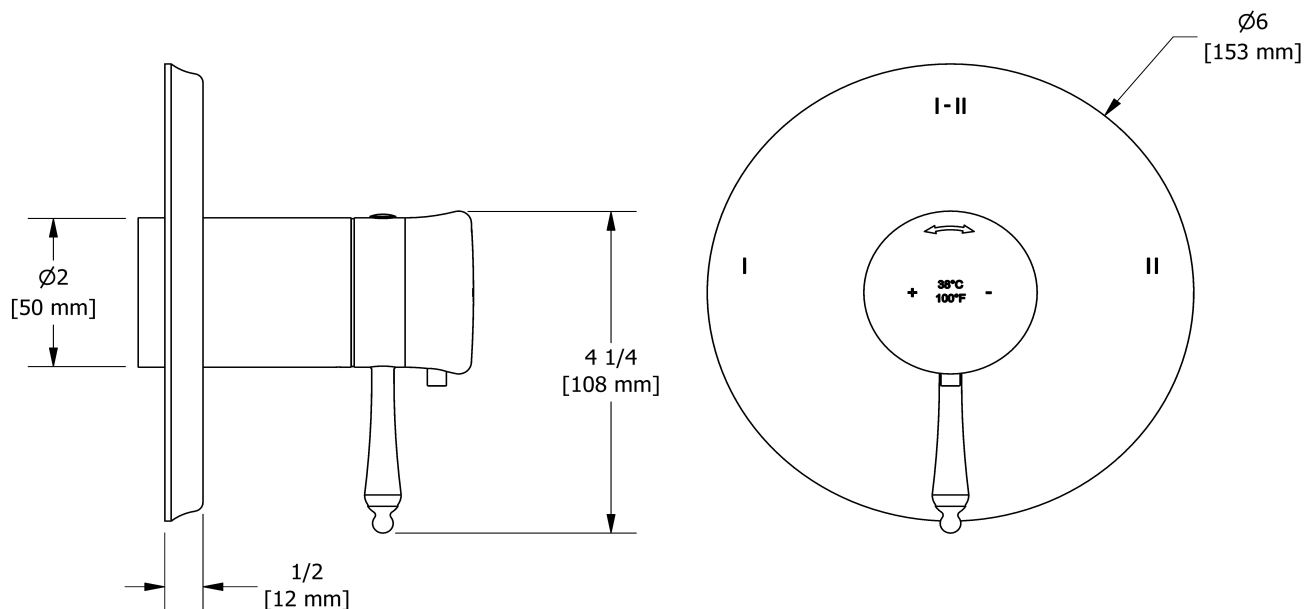

Sizes, models and finishes may differ from those presented.

Warranty

This **Riobel Inc.** product you have purchased carries a Limited Lifetime Warranty on the chrome, PVD finish, blacks and all working parts and is guaranteed from the initial purchase date against all manufacturing defects. All other finishes, including plastic components, are guaranteed for one year. All electric and/or electronic parts are covered by a 5-year limited warranty.

Customer Service

Ontario, West Canada : 888-287-5354 Quebec, Maritimes, United States : 866-473-8442

2020.11.07