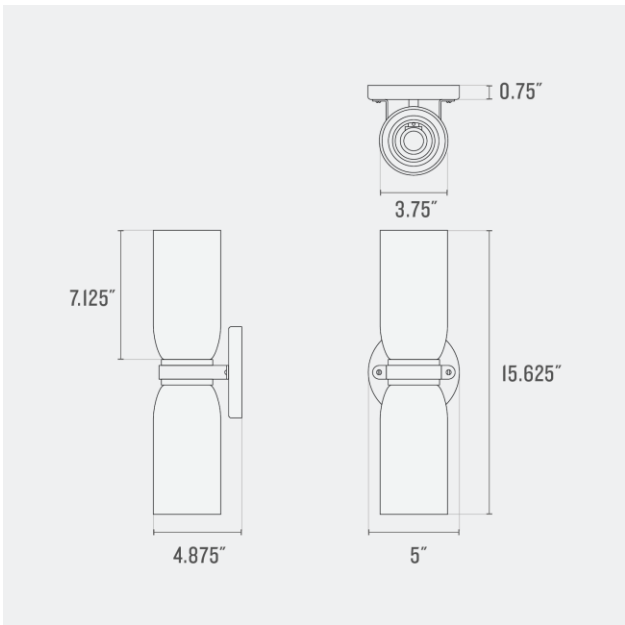

## Colette Double Sconce

**Application:** Wall Sconce

**Product Origin:** Processed and assembled in Portland, Oregon using ethically-sourced domestic and global components.

**UL Listed:** Yes

**Max Wattage:** 2 Sockets - 60 W each

**Voltage:** 120/220 V

**Location Rating:** Damp

**Dimensions:**

Overall: 15.625" H x 5" W x 4.875" D

Shade: 7.125" H x 3.75" W x 3.75" D

Canopy: 5" H x 5" W x 0.75" D

**Materials:** Brass, Glass

One year guarantee