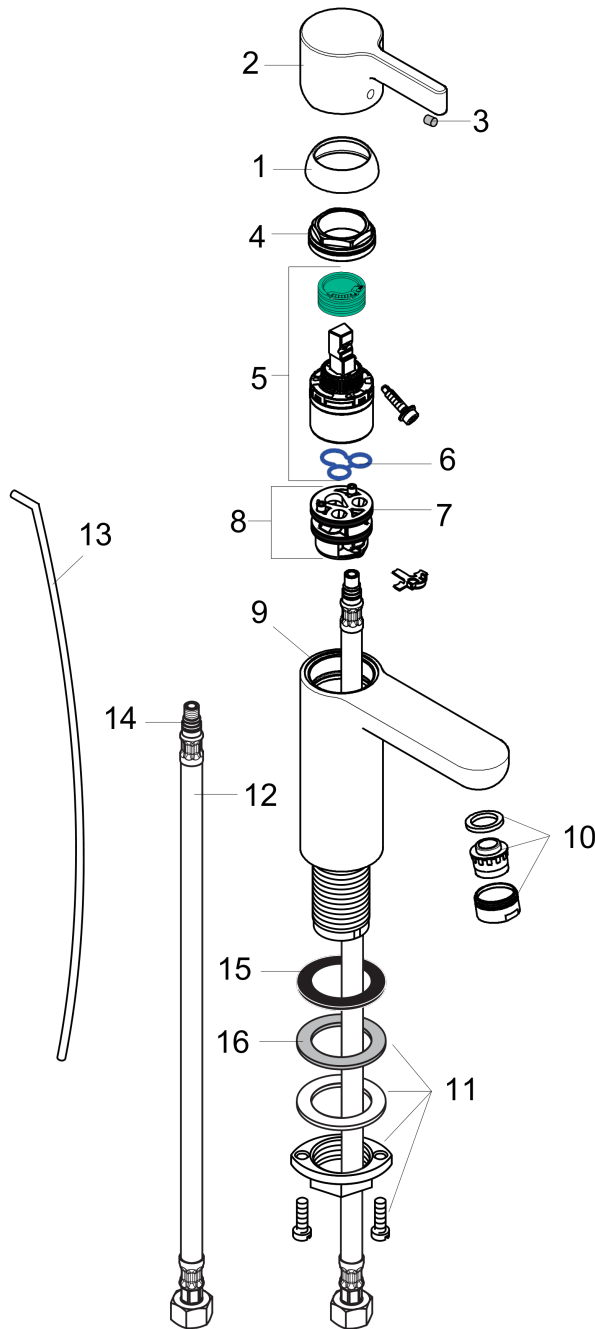

Metris S
Single-Hole Faucet 100 with Pop-Up Drain, 0.5 GPM
 Finishes : **chrome** Part no. : **31012001**

Description

Features

- Aerated spray
- Flow: 0.5 GPM (1.9 L/Min)
- Ceramic cartridge
- Includes pop-up drain

Item details

List Price \$ 381.00

Technology

Compliance

Product image

Scale drawing

Metris S
Single-Hole Faucet 100 with Pop-Up Drain, 0.5 GPM
 Finishes : **chrome** Part no. : **31012001**

Exploded drawing

Year of production: >10/19

Metris S

Single-Hole Faucet 100 with Pop-Up Drain, 0.5 GPM

Finishes : **chrome** Part no. : **31012001**

Spare parts list

Year of production: >10/19

Pos.	Description	Part no.	Price	PU
1	flange	97406000	-	1
2	handle	31093000	-	1
3	screw cover	96338000	-	1
4	nut	97209000	-	1
5	cartridge, assy	95646001	-	1
6	locking screw for handle	95140000	-	1
7	seal	95008000	-	1
8	adapter for cartridge	98750000	-	1
9	O-Ring 30x2	98186000	-	1
10	O-ring 35x2	92604000	-	1
11	flat seal	98749000	-	1
12	fixing set (Ø 32)	13961000	-	1
13	lever collar	97548000	-	1
14	pull rod	96657000	-	1
15	connection hose 18½" M8x0,75 3/8"	96321001	-	1
16	O-ring 7x1,5	98422000	-	1
17	aerator M24x1 (1,9 l/min)	93502000	-	1
a	pop up waste	88509000	-	1