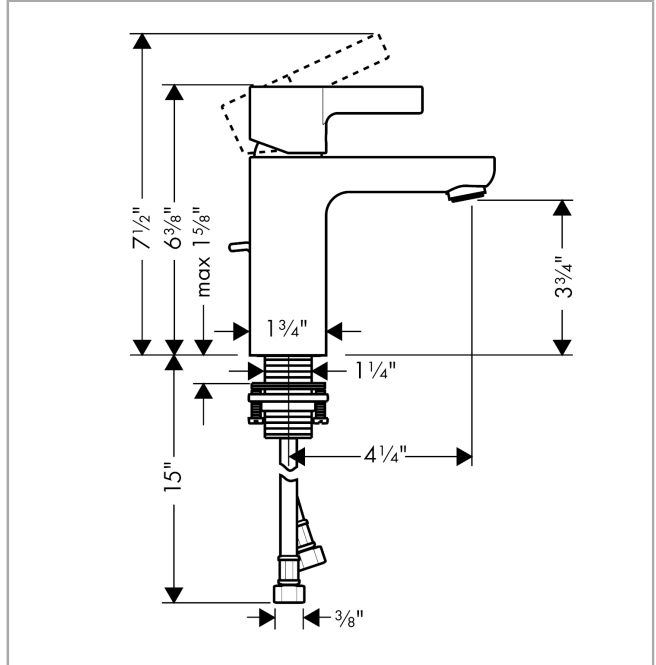

Metris S
Single-Hole Faucet 100 with Pop-Up Drain, 0.5 GPM
 Finishes : **chrome** Part no. : **31012001**

Description

Features

- Aerated spray
- Flow: 0.5 GPM (1.9 L/Min)
- Ceramic cartridge
- Includes pop-up drain

Item details

List Price \$ 381.00

Technology

Compliance

Product image

Scale drawing

Metris S
Single-Hole Faucet 100 with Pop-Up Drain, 0.5 GPM
 Finishes : **chrome** Part no. : **31012001**

Exploded drawing

Year of production: >10/19

Metris S

Single-Hole Faucet 100 with Pop-Up Drain, 0.5 GPM

Finishes : **chrome** Part no. : **31012001**

Spare parts list

Year of production: >10/19

Pos.	Description	Part no.	Price	PU
1	flange	97406000	-	1
2	handle	31093000	-	1
3	screw cover	96338000	-	1
4	nut	97209000	-	1
5	cartridge, assy	95646001	-	1
6	locking screw for handle	95140000	-	1
7	seal	95008000	-	1
8	adapter for cartridge	98750000	-	1
9	O-Ring 30x2	98186000	-	1
10	O-ring 35x2	92604000	-	1
11	flat seal	98749000	-	1
12	fixing set (Ø 32)	13961000	-	1
13	lever collar	97548000	-	1
14	pull rod	96657000	-	1
15	connection hose 18½" M8x0,75 3/8"	96321001	-	1
16	O-ring 7x1,5	98422000	-	1
17	aerator M24x1 (1,9 l/min)	93502000	-	1
a	pop up waste	88509000	-	1