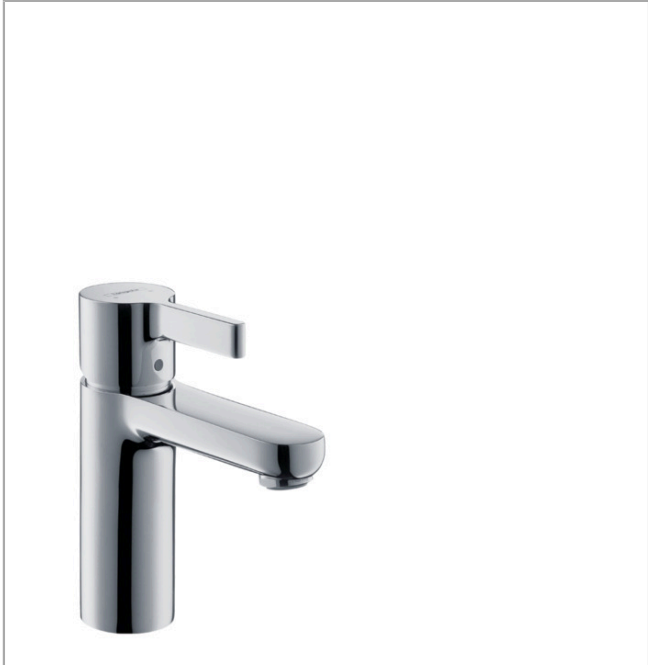

Metris S
Single-Hole Faucet 100 with Pop-Up Drain, 0.5 GPM
 Finishes : **chrome** Part no. : **31012001**

Description

Features

- Aerated spray
- Flow: 0.5 GPM (1.9 L/Min)
- Ceramic cartridge
- Includes pop-up drain

Item details

List Price \$ 381.00

Technology

Compliance

Product image

Scale drawing

Metris S
Single-Hole Faucet 100 with Pop-Up Drain, 0.5 GPM
 Finishes : **chrome** Part no. : **31012001**

Exploded drawing

Year of production: >10/19

Metris S

Single-Hole Faucet 100 with Pop-Up Drain, 0.5 GPM

Finishes : **chrome** Part no. : **31012001**

Spare parts list

Year of production: >10/19

Pos.	Description	Part no.	Price	PU
1	flange	97406000	-	1
2	handle	31093000	-	1
3	screw cover	96338000	-	1
4	nut	97209000	-	1
5	cartridge, assy	95646001	-	1
6	locking screw for handle	95140000	-	1
7	seal	95008000	-	1
8	adapter for cartridge	98750000	-	1
9	O-Ring 30x2	98186000	-	1
10	O-ring 35x2	92604000	-	1
11	flat seal	98749000	-	1
12	fixing set (Ø 32)	13961000	-	1
13	lever collar	97548000	-	1
14	pull rod	96657000	-	1
15	connection hose 18½" M8x0,75 3/8"	96321001	-	1
16	O-ring 7x1,5	98422000	-	1
17	aerator M24x1 (1,9 l/min)	93502000	-	1
a	pop up waste	88509000	-	1