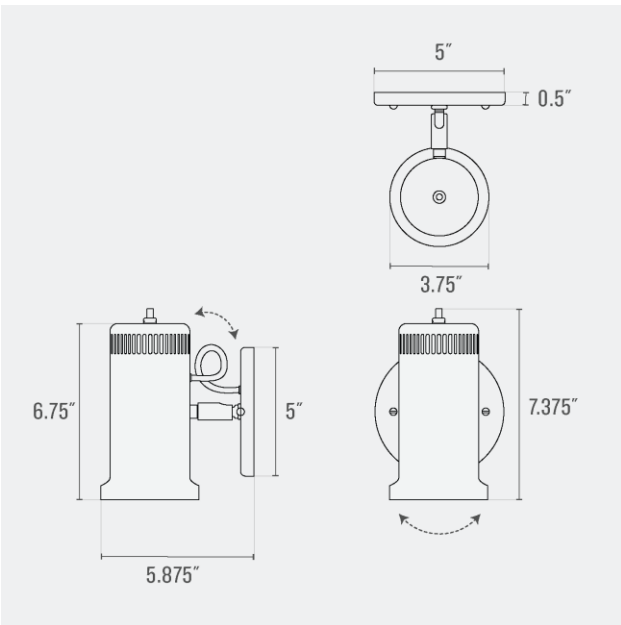

Location Rating: Damp

Dimensions:

Overall: 7.375" H x 5" W x 5.875" D

Shade: 6.75" H x 3.75" W x 3.75" D

Canopy: 5" H x 5" W x 0.5" D

Materials: Brass, Steel

One year guarantee

SCHOOLHOUSE