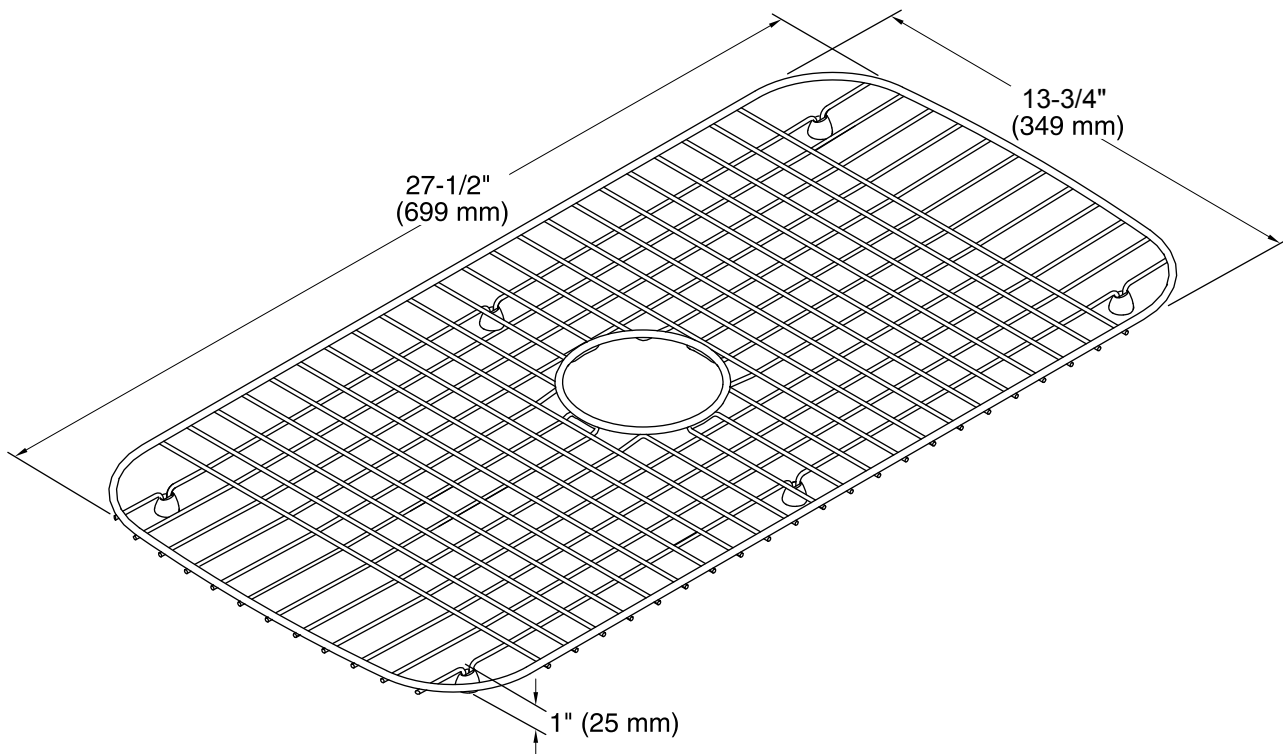

Technical Information

All product dimensions are nominal.