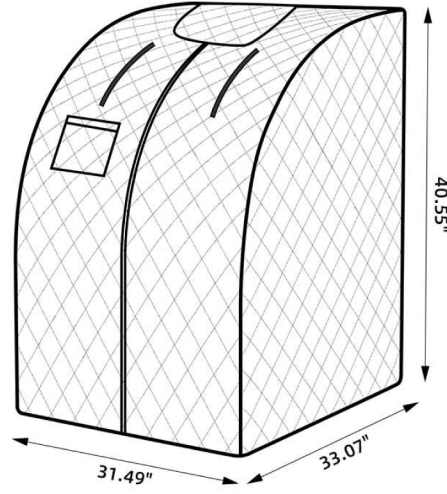

SPECIFICATIONS

SPECS	SP-SS0001-1P	SP-SS0002-1P
Weight	25.35 lb (11.5 KG)	26.45 lb (12 KG)
Power Output	1050 Watts	1050 Watts
Maximum Temperature	140°F (60°C)	140°F (60°C)
Time Setting Limit	Up to 60 Minutes	Up to 60 Minutes
Voltage	120V AC / 60Hz	120V AC / 60Hz
Assembled Tent Dimensions(L x W x H)	27.55 " x 31.49 " x 37.79 "(70 x 80 x 96 cm)	31.49 " x 33.07 " x 40.55 "(80 x 84 x 103 cm)

PRODUCT SIZE CHART

SP-SS0001-1P

SP-SS0002-1P