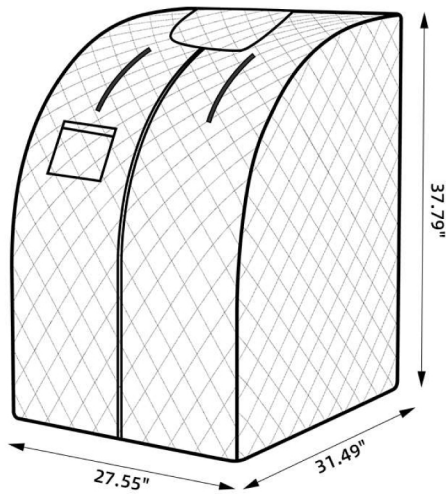

SPECIFICATIONS

SPECS	SP-SS0001-1P	SP-SS0002-1P
Weight	25.35 lb (11.5 KG)	26.45 lb (12 KG)
Power Output	1050 Watts	1050 Watts
Maximum Temperature	140°F (60°C)	140°F (60°C)
Time Setting Limit	Up to 60 Minutes	Up to 60 Minutes
Voltage	120V AC / 60Hz	120V AC / 60Hz
Assembled Tent Dimensions(L x W x H)	27.55 " x 31.49 " x 37.79 "(70 x 80 x 96 cm)	31.49 " x 33.07 " x 40.55 "(80 x 84 x 103 cm)

PRODUCT SIZE CHART

SP-SS0001-1P

SP-SS0002-1P