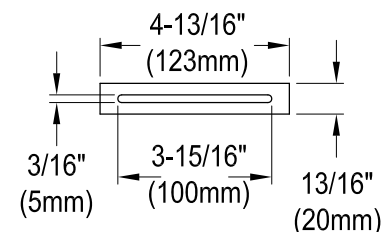

VTOV543023

54" Freestanding Acrylic Tub with Drain

M12 x 60 (6 pcs)

Drain Hole Size

Scale(3:1)

View B

Scale (3:1)

Section A-A