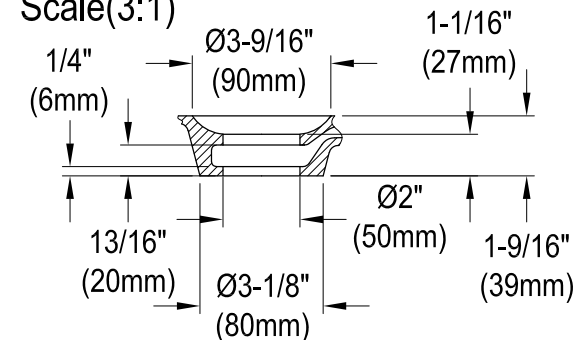

VTOV543023

54" Freestanding Acrylic Tub with Drain

M12 x 60 (6 pcs)

Drain Hole Size

Scale(3:1)

View B

Scale (3:1)

Section A-A