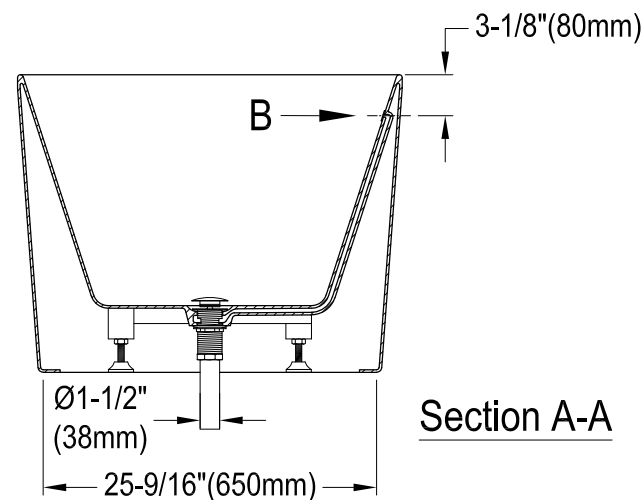

VTOV543023

54" Freestanding Acrylic Tub with Drain

M12 x 60 (6 pcs)

Drain Hole Size

Scale(3:1)

View B

Scale (3:1)

Section A-A