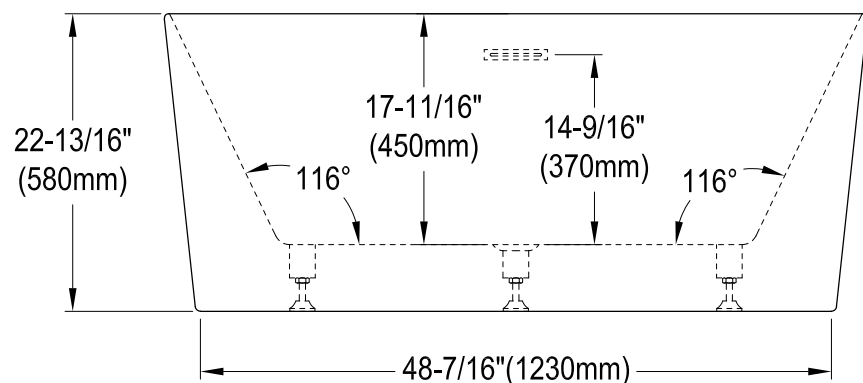

VTOV543023

54" Freestanding Acrylic Tub with Drain

M12 x 60 (6 pcs)

Drain Hole Size

Scale(3:1)

View B

Scale (3:1)

Section A-A