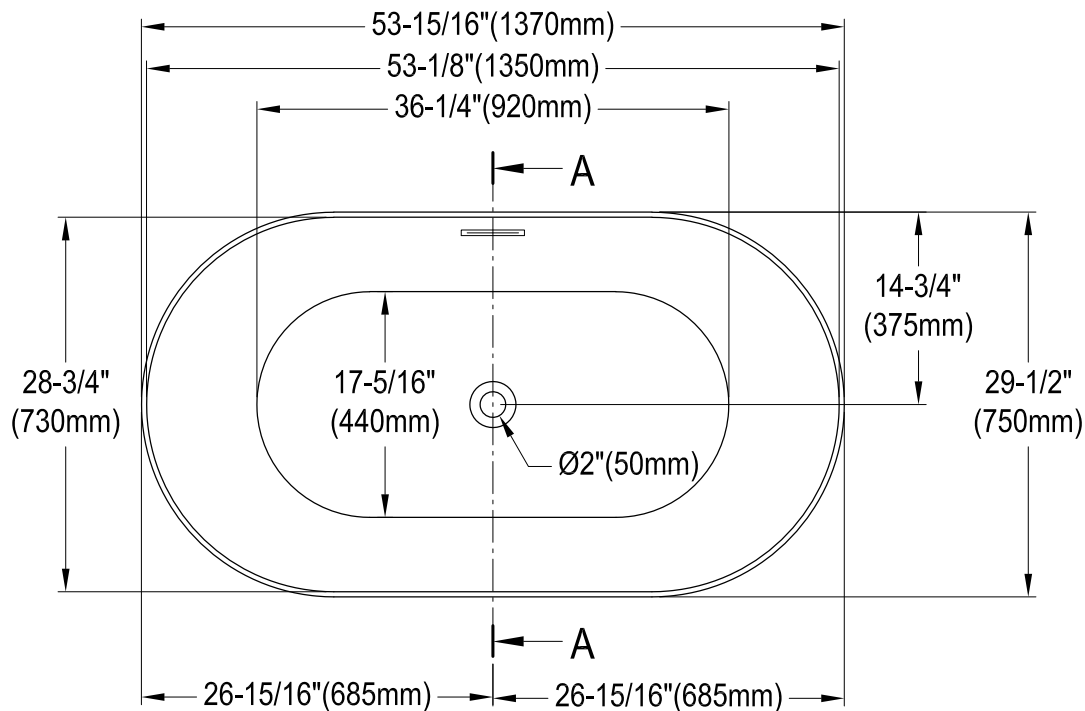

VTOV543023

54" Freestanding Acrylic Tub with Drain

M12 x 60 (6 pcs)

Drain Hole Size

Scale(3:1)

View B

Scale (3:1)

Section A-A