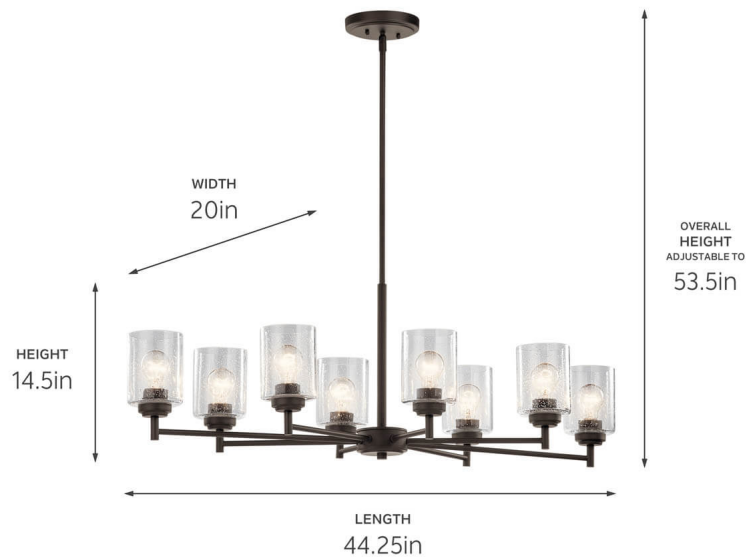

SPECIFICATIONS

Certifications/Qualifications

Prop65	No
DarkSky Approved	No
Location Rating	Dry
	kichler.com/warranty

Dimensions

Height	14.75"
Overall Height	53"
Length	44.5"
Width	20"
Weight	15.5 LBS
Canopy Width	6"
Canopy Depth	1"

Electrical

Input Voltage	120 V

Light Source

Light Source	Bulb
Lamp Included	Not Included
# Of Bulbs/LED Modules	8
Max Or Nominal Watt	75 W
Lamp Type	A19
Socket Type	E26 (Medium)
Dimmable	Yes
Dimmable Notes	Dimmable when used with dimmer switch (sold separately); when using LED bulbs, see bulb manufacturer dimming specifications.

Mounting/Installation

Interior/Exterior	Interior Product
Mounting Weight	7.7 LBS
Modular	No
Lead Wire Length	120

FIXTURE ATTRIBUTES

Housing/Glass

Primary Material	Steel
Shade Included	No

Product/Ordering Information

SKU	44035OZ
Finish	Olde Bronze
UPC	783927565738

Finishes

- Black
- Brushed Nickel
- Natural Brass
- Olde Bronze

ALSO IN THIS FAMILY