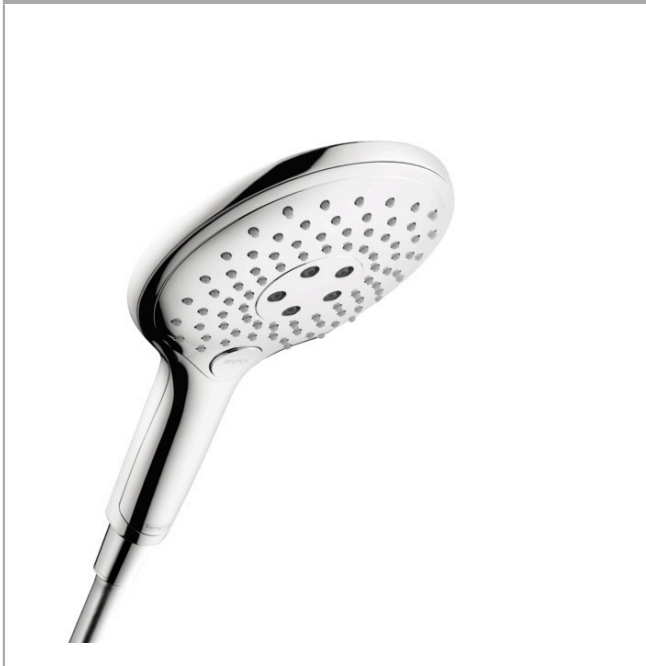

Raindance Select S
Handshower 150 3-Jet, 2.0 GPM
 Finishes : **chrome** Part no. : **04730000**

Description

Features

- Select button for comfortable alternation of spray modes
- 81 no-clog spray channels
- Spray modes: CaresseAir, Mix, RainAir
- Flow: 2.0 GPM (7.6 L/Min)
- Fully-finished matching spray face

Item details

List Price \$ 184.00

Technology

Compliance

Product image

Scale drawing

Raindance Select S
Handshower 150 3-Jet, 2.0 GPM
Finishes : **chrome** Part no. : **04730000**

Exploded drawing

Year of production: >01/18

Raindance Select S
Handshower 150 3-Jet, 2.0 GPM
 Finishes : **chrome** Part no. : **04730000**

Spare parts list

Year of production: >01/18

Pos.	Description	Part no.	Price	PU
1	filter packing	94246000	-	1