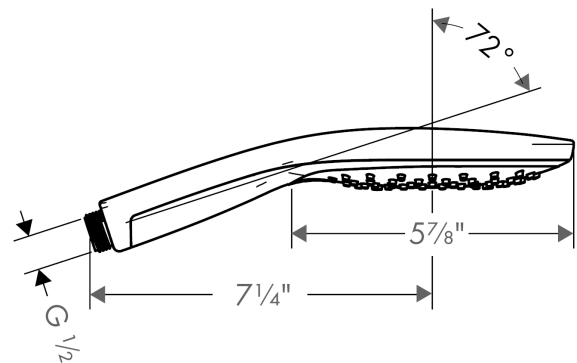

Raindance Select S
Handshower 150 3-Jet, 2.0 GPM
 Finishes : **chrome** Part no. : **04730000**

Description

Features

- Select button for comfortable alternation of spray modes
- 81 no-clog spray channels
- Spray modes: CaresseAir, Mix, RainAir
- Flow: 2.0 GPM (7.6 L/Min)
- Fully-finished matching spray face

Item details

List Price \$ 184.00

Technology

Compliance

Product image

Scale drawing

Raindance Select S
Handshower 150 3-Jet, 2.0 GPM
Finishes : **chrome** Part no. : **04730000**

Exploded drawing

Year of production: >01/18

Raindance Select S
Handshower 150 3-Jet, 2.0 GPM
 Finishes : **chrome** Part no. : **04730000**

Spare parts list

Year of production: >01/18

Pos.	Description	Part no.	Price	PU
1	filter packing	94246000	-	1