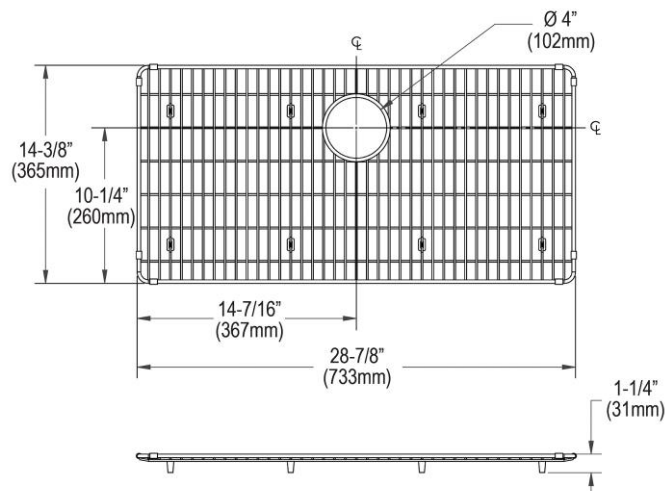

PART: _____ QTY: _____

PROJECT: _____

CONTACT: _____

DATE: _____

NOTES: _____

APPROVAL: _____

In keeping with our policy of continuing product improvement, Elkay reserves the right to change product specifications without notice. Please visit elkay.com for the most current version of Elkay product specification sheets. This specification describes an Elkay product with design, quality, and functional benefits to the user. When making a comparison of other producers' offerings, be certain these features are not overlooked.