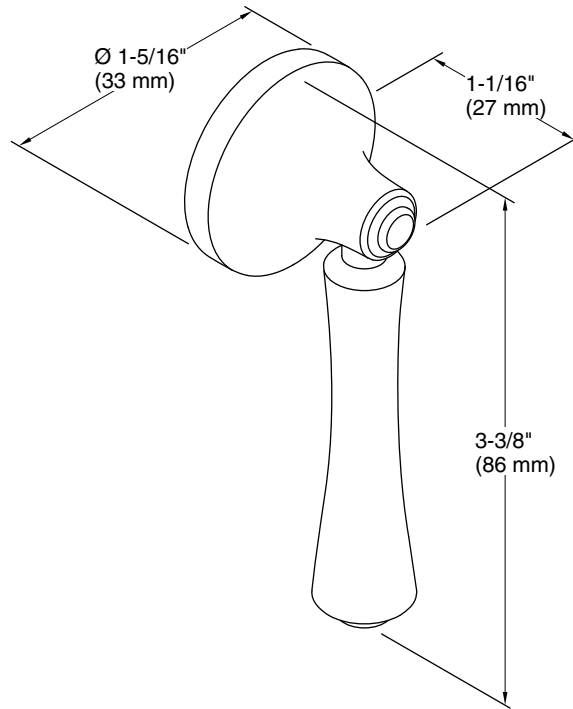

Features

- Right-hand Polished Chrome trip lever
- For use with the K-3814-RA Corbelle toilet

Material

- Premium metal construction for durability and reliability
- KOHLER finishes resist corrosion and tarnishing

Technical Information

All product dimensions are nominal.

Material: Zinc

Notes

Install this product according to the installation instructions.