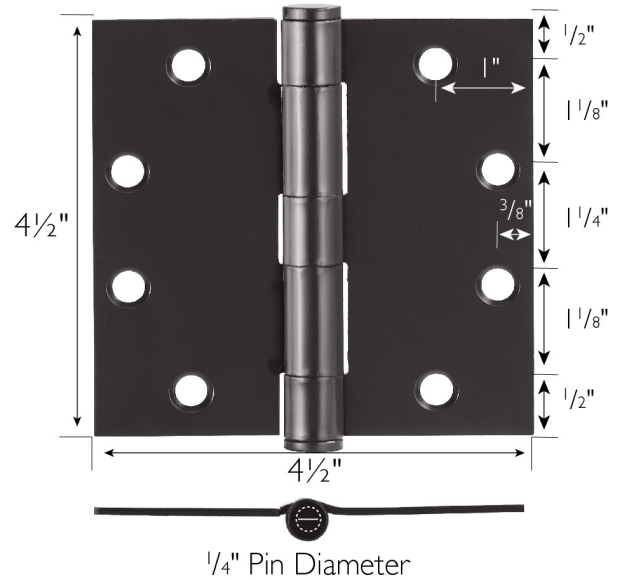

8-Hole 4.5" x 4.5", Square Corner Door Hinge 9-Pack  
Matte Black

**SPECIFICATIONS**

<b>MATERIAL CONSTRUCTION:</b>	Steel
<b>MOUNTING HARDWARE INCLUDED:</b>	#12 x 1 1/4" screws x 8
<b>TOOLS NEEDED FOR INSTALLATION:</b>	Screwdriver
<b>ASSEMBLED DIMENSIONS:</b>	4.5" H x 4.5" L x 0.13" W
<b>ASSEMBLED WEIGHT:</b>	9.92 lbs
<b>CORNER RADIUS:</b>	Square Corner
<b>HINGE TYPE:</b>	Butt Hinge