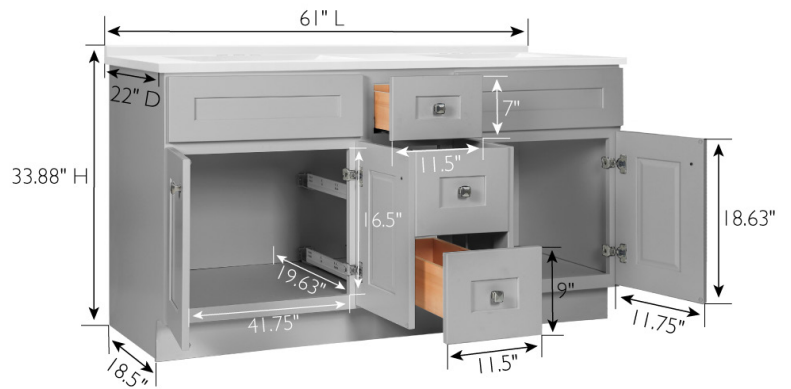

Brookings Shaker 4-Door Vanity with Cultured Marble 4 in. Centerset Solid White Top, Fully Assembled, 61x22, Gray Base

**FULLY
ASSEMBLED
VANITY**

SPECIFICATIONS

MATERIAL CONSTRUCTION:	Wood/Cultured Marble
ASSEMBLY REQUIRED:	No
ASSEMBLED DIMENSIONS:	33.875" H x 61" L x 22" D
ASSEMBLED WEIGHT:	175.48 lbs.
TOOLS NEEDED FOR INSTALLATION:	100% Silicone
CONSTRUCTION TYPE:	Face Frame
HINGE STYLE:	Soft Close
DOOR STYLE:	Shaker
DOOR MATERIAL:	HDF
DRAWER STYLE:	3 Drawers
DRAWER MATERIAL:	Solid Wood
GLIDE STYLE:	Soft Close
FAKE DWR STYLE:	N/A
DWR #1 DIMENSIONS:	4.17" H x 18" L x 8.31" D
DWR #2 DIMENSIONS:	5.12" H x 18" L x 8.31" D
DWR #3 DIMENSIONS:	5.12" H x 18" L x 8.31" D
DWR CONSTRUCTION:	Dove Tail
FACE FRAME MATERIAL:	Solid Wood
SIDES MATERIAL:	Plywood
BOTTOM MATERIAL:	Plywood

TOE KICK INSET WIDTH:	4.5"
BACK PANEL MATERIAL:	Plywood
BACK BRACE MATERIAL:	Solid Wood
FAUCET TYPE:	Lav Centerset
NUMBER OF MOUNTING HOLES:	3
BOWL MATERIAL:	Cultured Marble
BACK SPLASH INCLUDED:	Yes
COLOR:	Solid White
NUMBER OF BOWLS:	1
BOWL DIMENSIONS:	5.4" H x 19.3" W x 12.5" D
BOWL SHAPE:	Rectangle
SINK THICKNESS:	1.18"
MOUNTING TYPE:	Centerset
OVERFLOW HOLE:	Yes
WARRANTY:	1-Year limited warranty
TSCA TITLE IV COMPLIANT:	Yes
LEGAL FOR SALE IN CALIFORNIA:	Yes
PROP 65 HARMFUL MATERIAL:	Formaldehyde