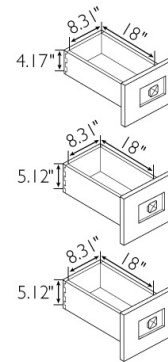

Brookings Shaker 4-Door Vanity with Cultured Marble 4 in. Centerset Solid White Top, Fully Assembled, 61x22, Gray Base

**FULLY
ASSEMBLED
VANITY**

SPECIFICATIONS

MATERIAL CONSTRUCTION:	Wood/Cultured Marble
ASSEMBLY REQUIRED:	No
ASSEMBLED DIMENSIONS:	33.875" H x 61" L x 22" D
ASSEMBLED WEIGHT:	175.48 lbs.
TOOLS NEEDED FOR INSTALLATION:	100% Silicone
CONSTRUCTION TYPE:	Face Frame
HINGE STYLE:	Soft Close
DOOR STYLE:	Shaker
DOOR MATERIAL:	HDF
DRAWER STYLE:	3 Drawers
DRAWER MATERIAL:	Solid Wood
GLIDE STYLE:	Soft Close
FAKE DWR STYLE:	N/A
DWR #1 DIMENSIONS:	4.17" H x 18" L x 8.31" D
DWR #2 DIMENSIONS:	5.12" H x 18" L x 8.31" D
DWR #3 DIMENSIONS:	5.12" H x 18" L x 8.31" D
DWR CONSTRUCTION:	Dove Tail
FACE FRAME MATERIAL:	Solid Wood
SIDES MATERIAL:	Plywood
BOTTOM MATERIAL:	Plywood

TOE KICK INSET WIDTH:	4.5"
BACK PANEL MATERIAL:	Plywood
BACK BRACE MATERIAL:	Solid Wood
FAUCET TYPE:	Lav Centerset
NUMBER OF MOUNTING HOLES:	3
BOWL MATERIAL:	Cultured Marble
BACK SPLASH INCLUDED:	Yes
COLOR:	Solid White
NUMBER OF BOWLS:	1
BOWL DIMENSIONS:	5.4" H x 19.3" W x 12.5" D
BOWL SHAPE:	Rectangle
SINK THICKNESS:	1.18"
MOUNTING TYPE:	Centerset
OVERFLOW HOLE:	Yes
WARRANTY:	1-Year limited warranty
TSCA TITLE IV COMPLIANT:	Yes
LEGAL FOR SALE IN CALIFORNIA:	Yes
PROP 65 HARMFUL MATERIAL:	Formaldehyde