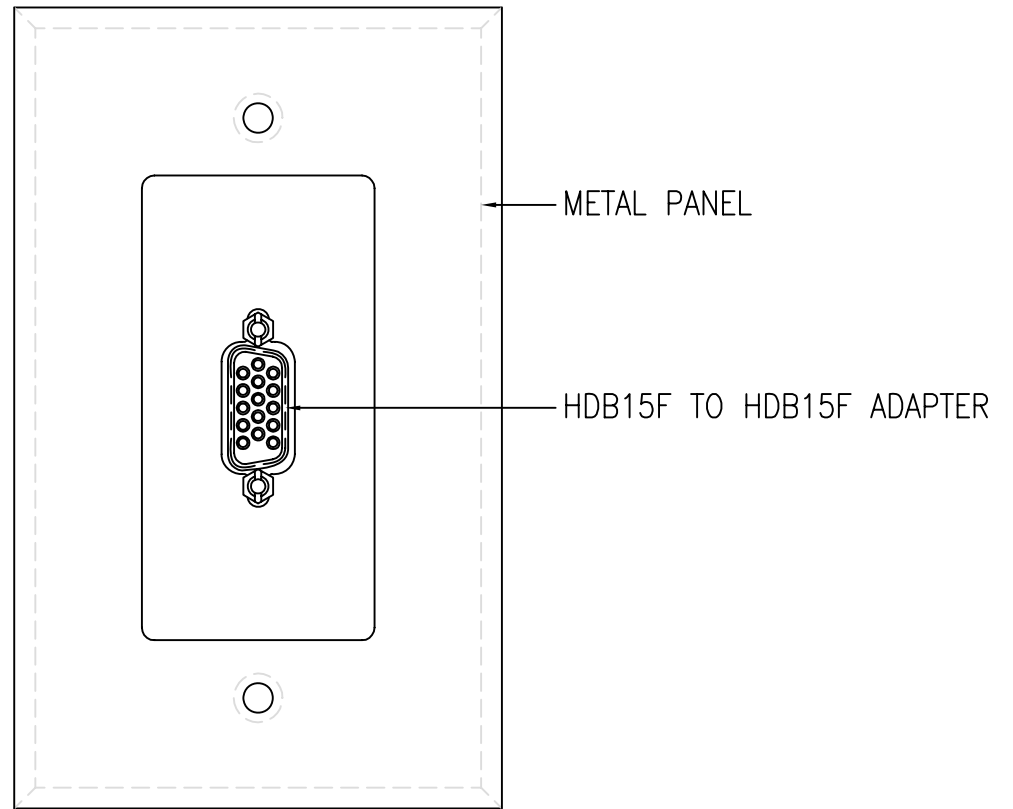

VGA-WP

METAL PANEL: WHITE PLATED, STAINLESS STEEL.
EZ04-HD15-FP

ASSEMBLY DRAWING