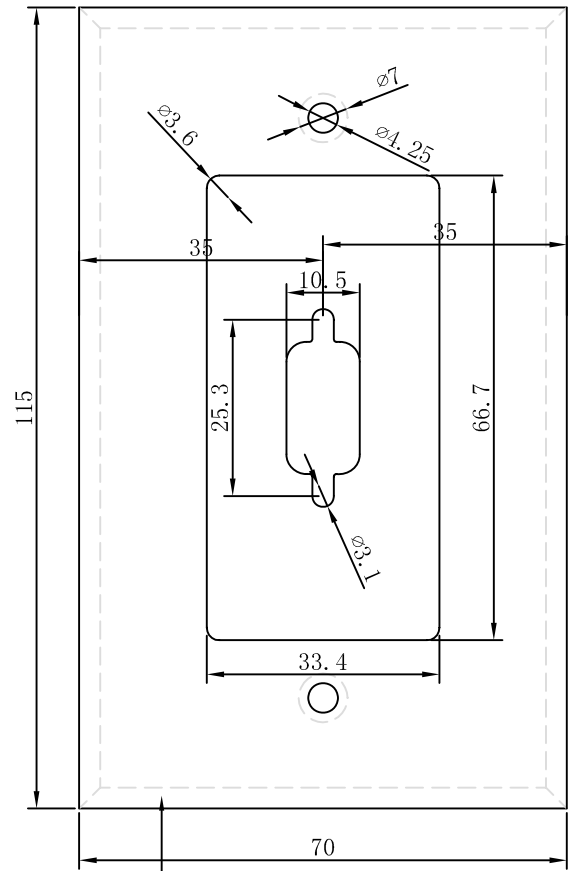

VGA-WP

METAL PANEL: WHITE PLATED, STAINLESS STEEL.
EZ04-HD15-FP

ASSEMBLY DRAWING