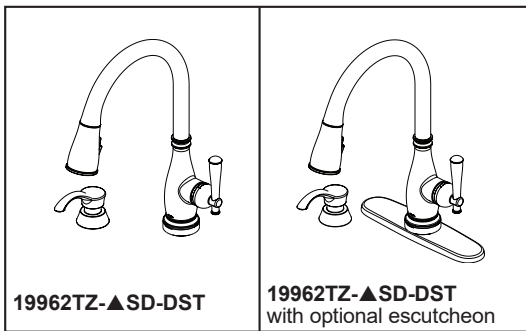

see what Delta can do™

KITCHEN FAUCETS

- Charmaine™ Collection
- Single Handle Pull-Down

FEATURES:

- Touch-Clean® Technology
- DIAMOND Seal® Technology
- MagnaTite® Docking System
- Quick Snap® Hose Installation
- 3-Function Pull-Down w/ ShieldSpray™
- Touch20® Technology

STANDARD SPECIFICATIONS:

- Maximum 1.8 gpm @ 60 psi, 6.8 L/m in @ 414 kPa
- One, two, three or four hole mount (escutcheon optional, included)
- Diamond coated ceramic cartridge
- 3/8" O.D. straight, staggered PEX supply lines
- Spout rotates 360°
- Hot/cold indicator markings
- Dual integral check valves in sprayer assembly
- Soap dispenser with 8 oz reservoir (optional included)
- Three-function wand; Aerated stream, spray or ShieldSpray™
- LED indicator light signals on-off, water temperature and low batteries
- Uses 6 AA (included) or 6 C (optional) batteries

WARRANTY

- Parts and Finish – Lifetime limited warranty; or for commercial purchasers, 10 years for multi-family residential (apartments and condominiums) and 5 years for all other commercial uses, in each case from the date of purchase.
- Electronic Parts and Batteries (if applicable) – 5 years from the date of purchase; or for commercial purchasers, 1 year from the date of purchase. No warranty is provided on batteries.

COMPLIES WITH:

- ASME A112.18.1 / CSA B125.1
- ASME A112.18.6
- ♿ Indicates compliance to ICC/ANSI A117.1- Valve control only

19962TZ-▲SD-DST

19962TZ-▲SD-DST
with optional escutcheon

Submitted Model No.: _____

Specific Features: _____