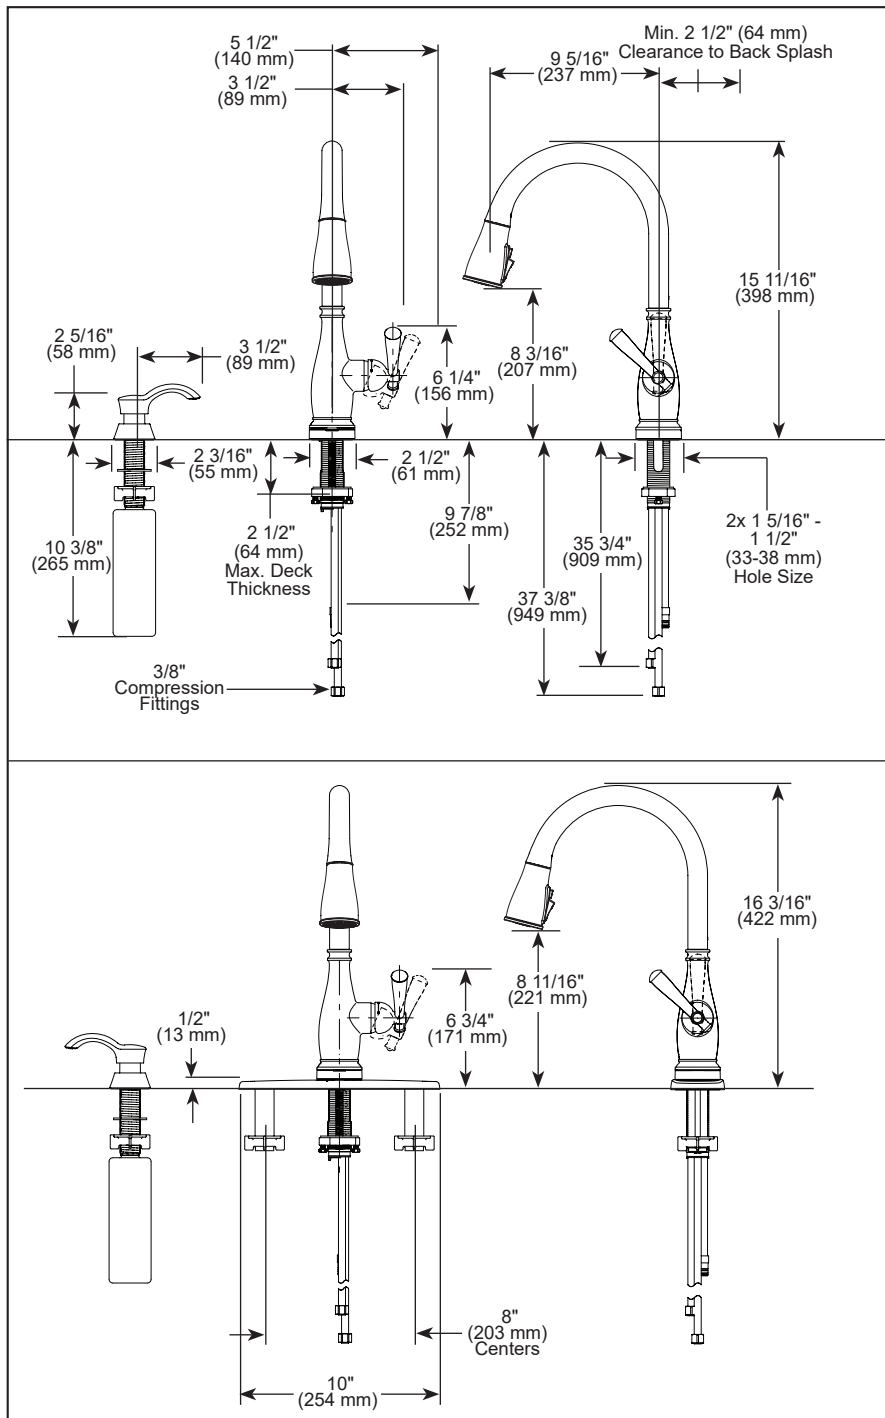

▲ Designate proper finish suffix

Delta reserves the right (1) to make changes in specifications and materials, and (2) to change or discontinue models, both without notice or obligation. Dimensions are for reference only. See current full-line price book or www.deltafaucet.com for finish options and product availability.

Delta Faucet Company

55 E. 111th Street, Indianapolis, IN 46280
350 South Edgeware Road, St. Thomas, ON N5P 4L1
© 2022 Delta Faucet Company