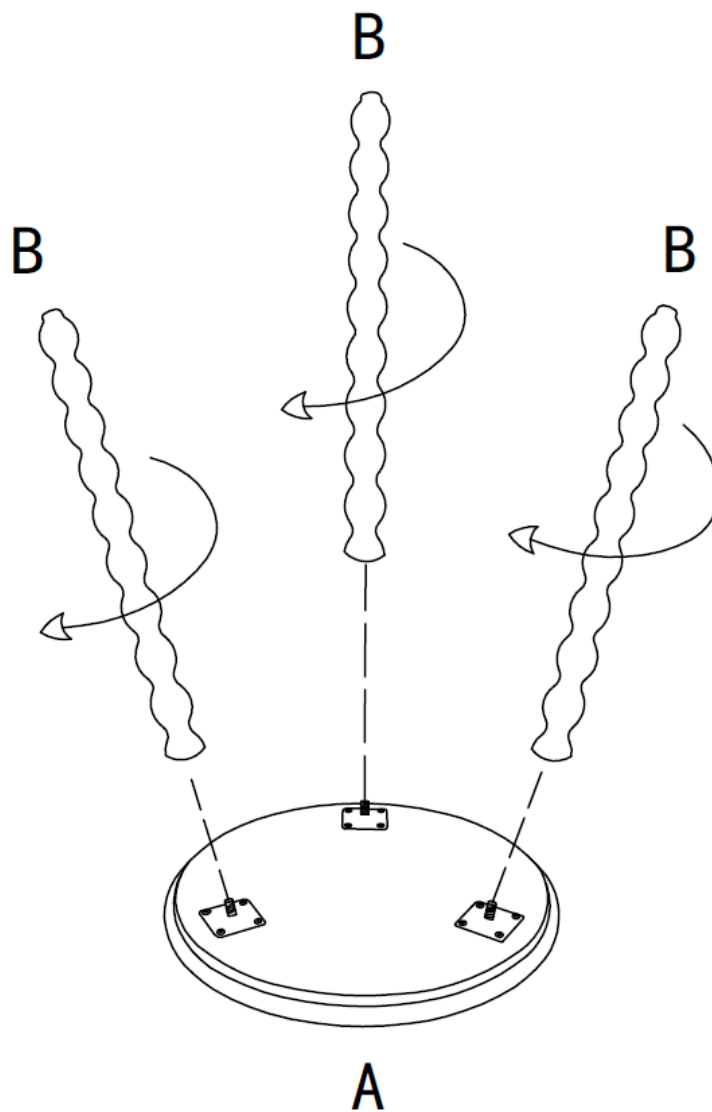

PRODUCT INFORMATION

Salino Side Table, Blue, Rubberwood

82064867

INSTRUCTION

Step 1

component list

Item	Image	Q	Item	Image	Q
A		1	B		3

INSTRUCTION
Step 2

INSTRUCTION

10 kgs / 22 LBS