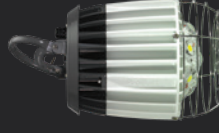

111200LED
150W 15,000 LUMENS
HIGH BAY