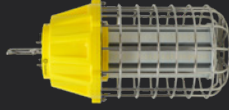

T50060W
60W 6,300 LUMEN
LOW BAY LANTERN