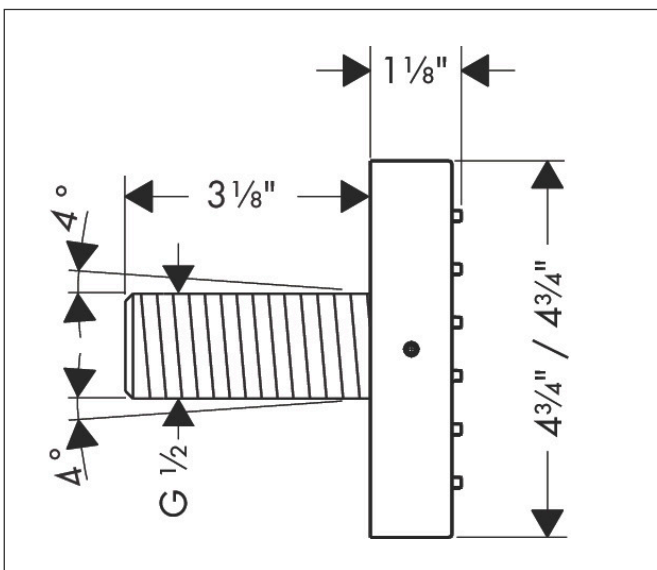

Drawing

Technology

Spray Types