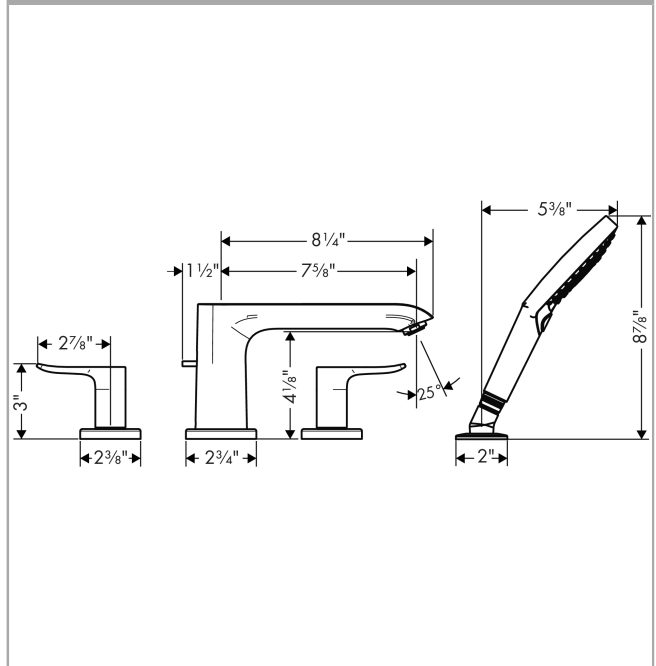

Metris
4-Hole Roman Tub Set Trim with 1.75 GPM Handshower
 Finishes : **chrome** Part no. : **31404001**

Description

Features

- Flow: 5.52 GPM (20.9 L/Min)
- 90° ceramic valves
- Integrated double backflow prevention

Item details

List Price \$ 859.00

Technology

Compliance

Product image

Scale drawing

Metris
4-Hole Roman Tub Set Trim with 1.75 GPM Handshower
 Finishes : **chrome** Part no. : **31404001**

Exploded drawing

Year of production: >07/18

Metris

4-Hole Roman Tub Set Trim with 1.75 GPM Handshower

Finishes : **chrome** Part no. : **31404001**

Spare parts list

Year of production: >07/18

Pos.	Description	Part no.	Price	PU
1	spout cpl.	95799000	-	1
2	diverter knob	98607000	-	1
3	hollow set screw M6x6	97660000	-	1
4	aerator M24x1 (25 l/min)	13956000	-	1
5	handle	95846000	-	1
6	handle fixing set	94184000	-	1
7	escutcheon Ø 70 mm	97779000	-	1
8	escutcheon	31098000	-	1
9	selector assy	96775000	-	1
10	handshower	26036001	-	1
11	filter packing	94246000	-	1
12	shower holder	28071000	-	1
13	set of non return valves DW 15	94074000	-	1
14	escutcheon Ø 52 mm	97159000	-	1
15	O-Ring 14x2,5	98189000	-	1
16	O-Ring 23x2,5	98183000	-	1
17	O-Ring 22x2	98185000	-	1
18	O-ring 9x2,5	98217000	-	1
a	base body	06646000	-	1