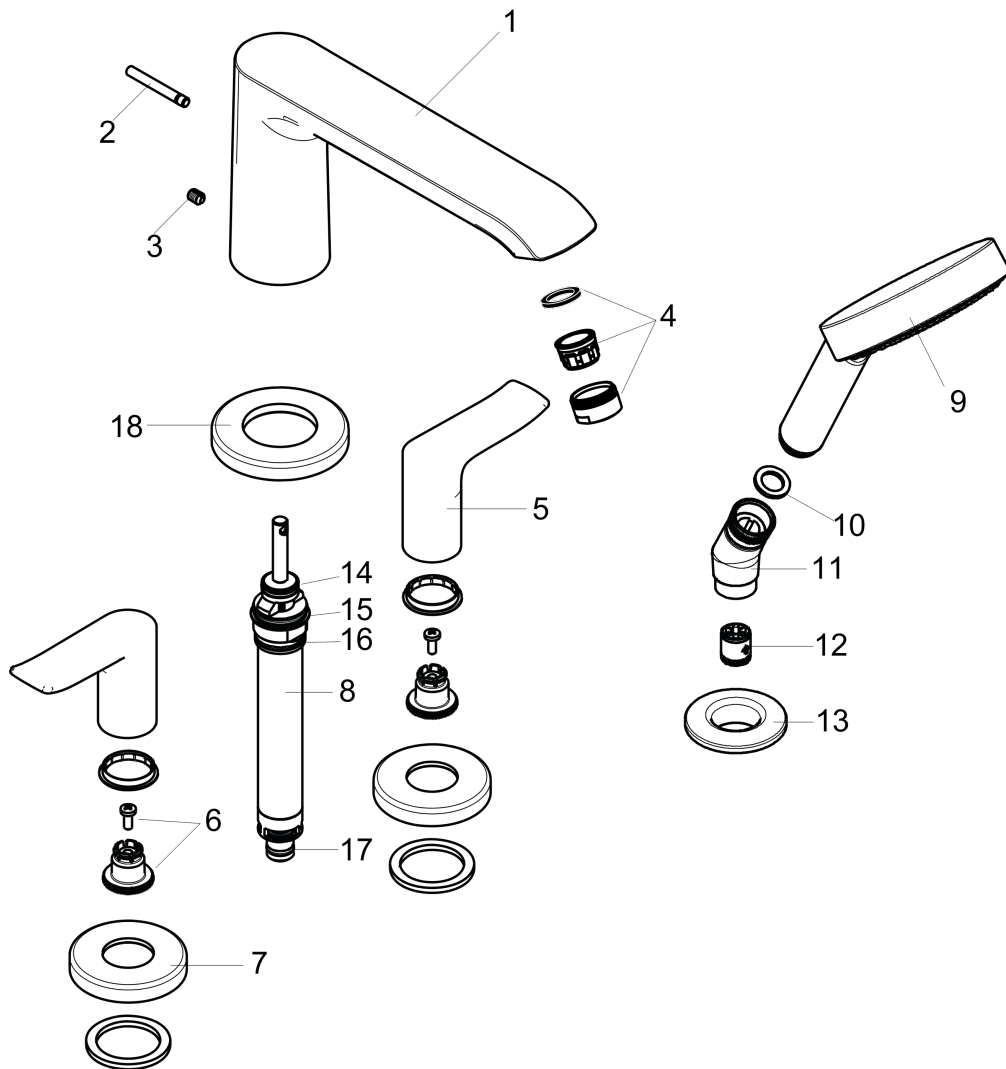

Metris
4-Hole Roman Tub Set Trim with 1.75 GPM Handshower
 Finishes : **chrome** Part no. : **31404001**

Description

Features

- Flow: 5.52 GPM (20.9 L/Min)
- 90° ceramic valves
- Integrated double backflow prevention

Item details

List Price \$ 859.00

Technology

Compliance

Product image

Scale drawing

Metris
4-Hole Roman Tub Set Trim with 1.75 GPM Handshower
 Finishes : **chrome** Part no. : **31404001**

Exploded drawing

Year of production: >07/18

Metris

4-Hole Roman Tub Set Trim with 1.75 GPM Handshower

Finishes : **chrome** Part no. : **31404001**

Spare parts list

Year of production: >07/18

Pos.	Description	Part no.	Price	PU
1	spout cpl.	95799000	-	1
2	diverter knob	98607000	-	1
3	hollow set screw M6x6	97660000	-	1
4	aerator M24x1 (25 l/min)	13956000	-	1
5	handle	95846000	-	1
6	handle fixing set	94184000	-	1
7	escutcheon Ø 70 mm	97779000	-	1
8	escutcheon	31098000	-	1
9	selector assy	96775000	-	1
10	handshower	26036001	-	1
11	filter packing	94246000	-	1
12	shower holder	28071000	-	1
13	set of non return valves DW 15	94074000	-	1
14	escutcheon Ø 52 mm	97159000	-	1
15	O-Ring 14x2,5	98189000	-	1
16	O-Ring 23x2,5	98183000	-	1
17	O-Ring 22x2	98185000	-	1
18	O-ring 9x2,5	98217000	-	1
a	base body	06646000	-	1