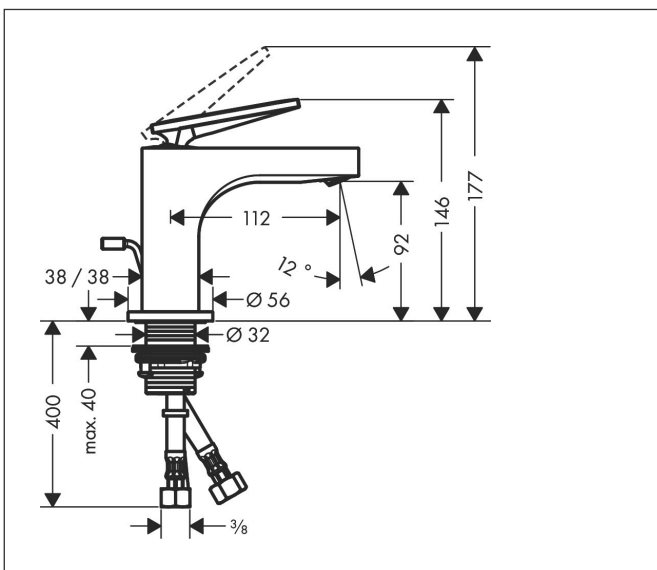

AXOR

hansgrohe

Brand AXOR
Art. Name **AXOR Citterio** Single-Hole Faucet 90 with Pop-Up Drain- Rhombic Cut, 1.2 GPM
Art. Nr. 39001001
Surface chrome
Pos. 1

Product Picture

Features

- Consists of: Single-handle faucet, Pop-up assembly
- Spray modes: Laminar spray
- Angle-adjustable spray
- Flow: 1.2 GPM (4.5 L/Min)
- Ceramic cartridge
- Includes pop-up drain

Drawing

Technology