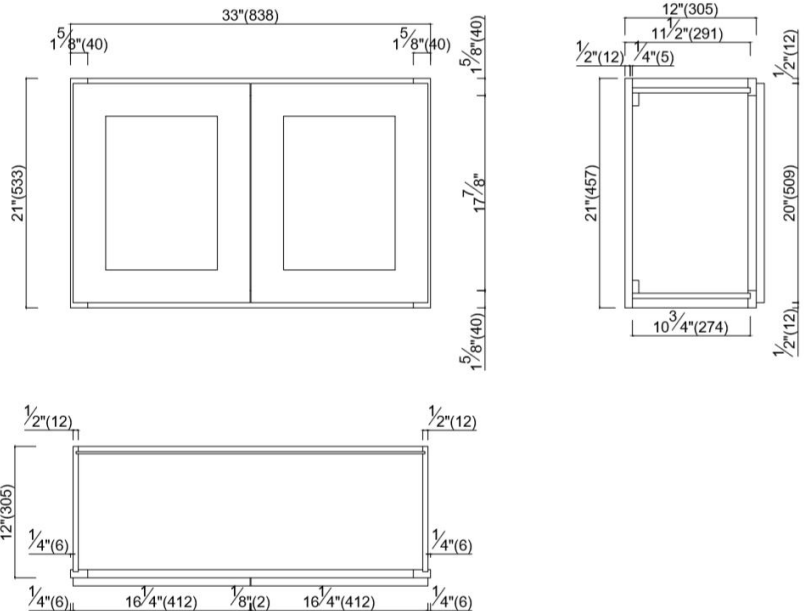

### Brookings Fully Assembled Shaker Bridge Wall Kitchen Cabinet 33x21x12

White

## SPECIFICATIONS

<b>MATERIAL CONSTRUCTION:</b>	Wood	<b>NUMBER OF SHELVES:</b>	0
<b>WOOD SPECIES:</b>	Maple	<b>SHELF STYLE:</b>	N/A
<b>ASSEMBLED DIMENSIONS:</b>	21" H x 33" L x 12" D	<b>ADJUSTIBLE SHELVES:</b>	N/A
<b>ASSEMBLED WEIGHT:</b>	25.11 lbs.	<b>SHELF ADJUSTIBILITY INCREMENTS:</b>	N/A
<b>KITCHEN CABINET TYPE:</b>	Bridge Wall	<b>SHELF DIMENSIONS:</b>	N/A" W x N/A" D
<b>MOUNTING TYPE:</b>	Wall Mount	<b>SHELF THICKNESS:</b>	N/A
<b>CONSTRUCTION TYPE:</b>	Face Frame	<b>SHELF MATERIAL:</b>	N/A
<b>HINGE STYLE:</b>	Soft Close	<b>FACE FRAME MATERIAL:</b>	HDF
<b>DOOR STYLE:</b>	2 Solid wood frame shaker	<b>SIDES MATERIAL:</b>	Plywood
<b>NUMBER OF DRAWERS:</b>	0	<b>BOTTOM MATERIAL:</b>	Plywood
<b>DRAWER DIMENSIONS 1:</b>	N/A	<b>BACK PANEL MATERIAL:</b>	Plywood
<b>DRAWER DIMENSIONS 2:</b>	N/A	<b>BACK BRACE MATERIAL:</b>	Wood
<b>DRAWER DIMENSIONS 3:</b>	N/A	<b>TOE KICK INSET WIDTH:</b>	N/A
<b>DWR BOX MATERIAL:</b>	N/A		
<b>DWR CONSTRUCTION:</b>	N/A		
<b>DWR GLIDE:</b>			
<b>FAKE DWR QTY:</b>	0		
<b>FAKE DWR LOCATION:</b>	N/A		