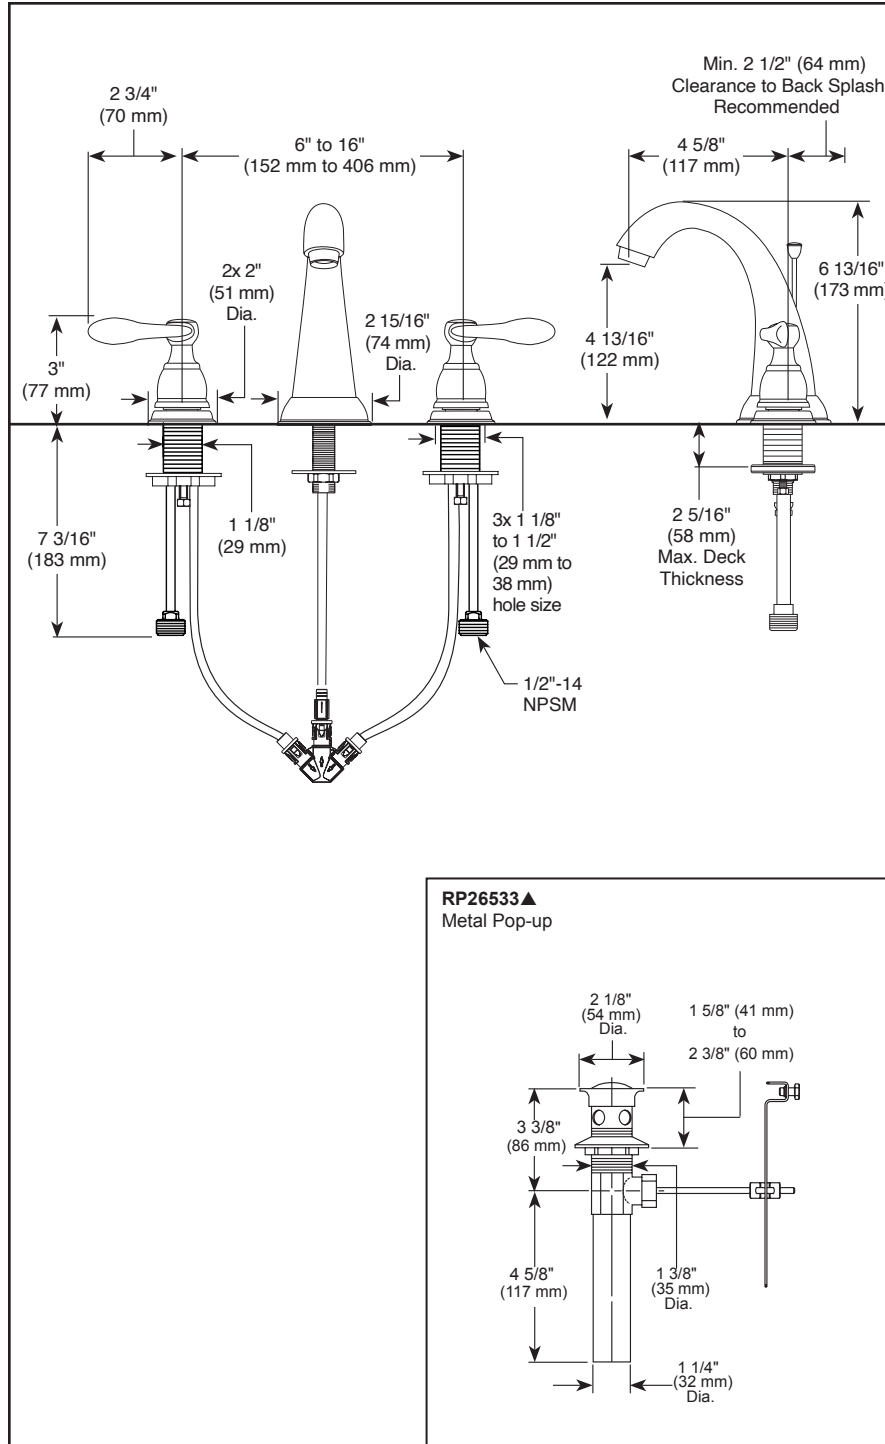

B3596LF

Submitted Model No.: _____

Specific Features: _____

see what Delta can doSM

BATHROOM FAUCET

- Windemere® Collection
- Two Handle Widespread Deck Mount

STANDARD SPECIFICATIONS:

- Maximum flow rate 1.2 gpm @ 60 psi, 4.5 L/min @ 414 kPa.
- Three hole mount
- Hot and cold stems are interchangeable
- 1/4 turn handle stops
- 1/4" O.D. copper supply tubes with 1/2"-14 NPSM adapters
- Lever handle control mechanism is a rotating cylinder type with stainless steel plate and 90° rotation, with replaceable non-metallic seats
- Models include metal pop-up type fitting with plated metal flange and stopper cap

COMPLIES WITH:

- ASME A112.18.1 / CSA B125.1
- ASME A112.18.2 / CSA B125.2
- ♿ Indicates compliance to ICC/ANSI A117.1 - Valve control only
- EPA WaterSense®

Delta reserves the right (1) to make changes in specifications and materials, and (2) to change or discontinue models, both without notice or obligation. Dimensions are for reference only. See current full-line price book or www.deltafaucet.com for finish options and product availability.