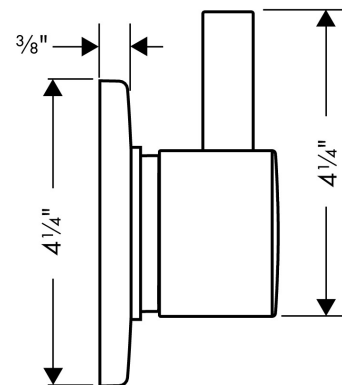

Brand hansgrohe
Art. Name **Ecostat** Diverter Trim S Trio/Quattro
Art. Nr. 04232340
Surface brushed black chrome
Pos. 1

Product Picture

Drawing

Features

- Handle, Sleeve, Escutcheon

Certificates/approvals