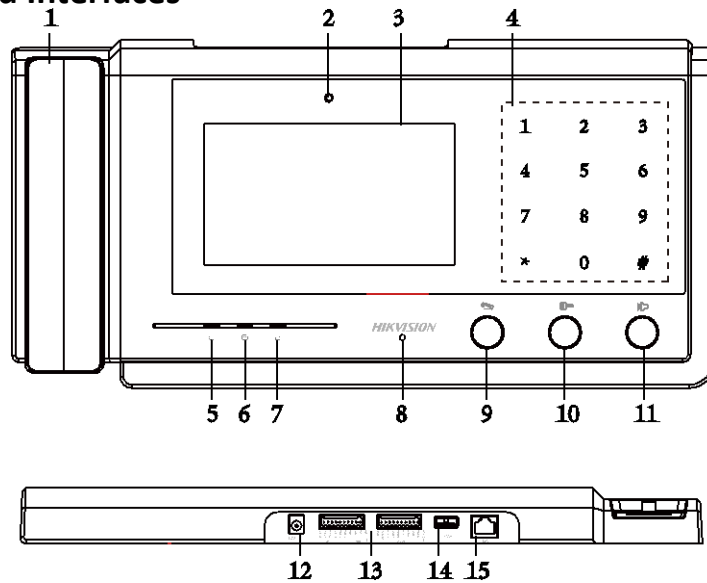

Appearance and Interfaces

Index	Description	Index	Description
1	Phone	9	Accept/Decline Button
2	Built-in Camera	10	Unlock Button
3	LCD Display Screen	11	Speaker Button
4	Dial Keypad	12	12 VDC Power Supply
5	Information Indicator	13	Terminals
6	Alarm Indicator	14	USB Interface
7	Alarm Indicator	15	Network Interface
8	Microphone		

Distributed by

Available Model

DS-KM8301

HIKVISION®

Headquarters

No.555 Qianmo Road, Binjiang District,
Hangzhou 310051, China
T +86-571-8807-5998
overseasbusiness@hikvision.com

Hikvision USA
T +1-909-895-0400
sales.usa@hikvision.com

Hikvision Italy
T +39-0438-6902
info.it@hikvision.com

Hikvision Singapore
T +65-6684-4718
sg@hikvision.com

Hikvision Africa
T +27 (0) 0351172
sale.africa@hikvision.com

Hikvision Europe
T +31-23-55-42-770
info.eu@hikvision.com

Hikvision France
T +33(0)1-85-330-450
info.fr@hikvision.com

Hikvision Oceania
T +61-2-8599-4233
salesau@hikvision.com

Hikvision Hong Kong
T +852-2151-1761

Hikvision Middle East
T +971-4-8816086
salesme@hikvision.com

Hikvision Spain
T +34-91-737-16-55
info.es@hikvision.com

Hikvision Canada
T +1-909-895-0400
sales.usa@hikvision.com

Hikvision Russia
T +7-495-669-67-99
saleru@hikvision.com

Hikvision Poland
T +48-22-460-01-50
poland@hikvision.com

Hikvision Korea
T +82-31-731-8841
sales.korea@hikvision.com

Hikvision India
T +91-22-28469900
sales@pramahikvision.com

Hikvision UK
T +01628-902140
support.uk@hikvision.com

Hikvision Brazil
T +55 11 3318-0050
Latam.support@hikvision.com