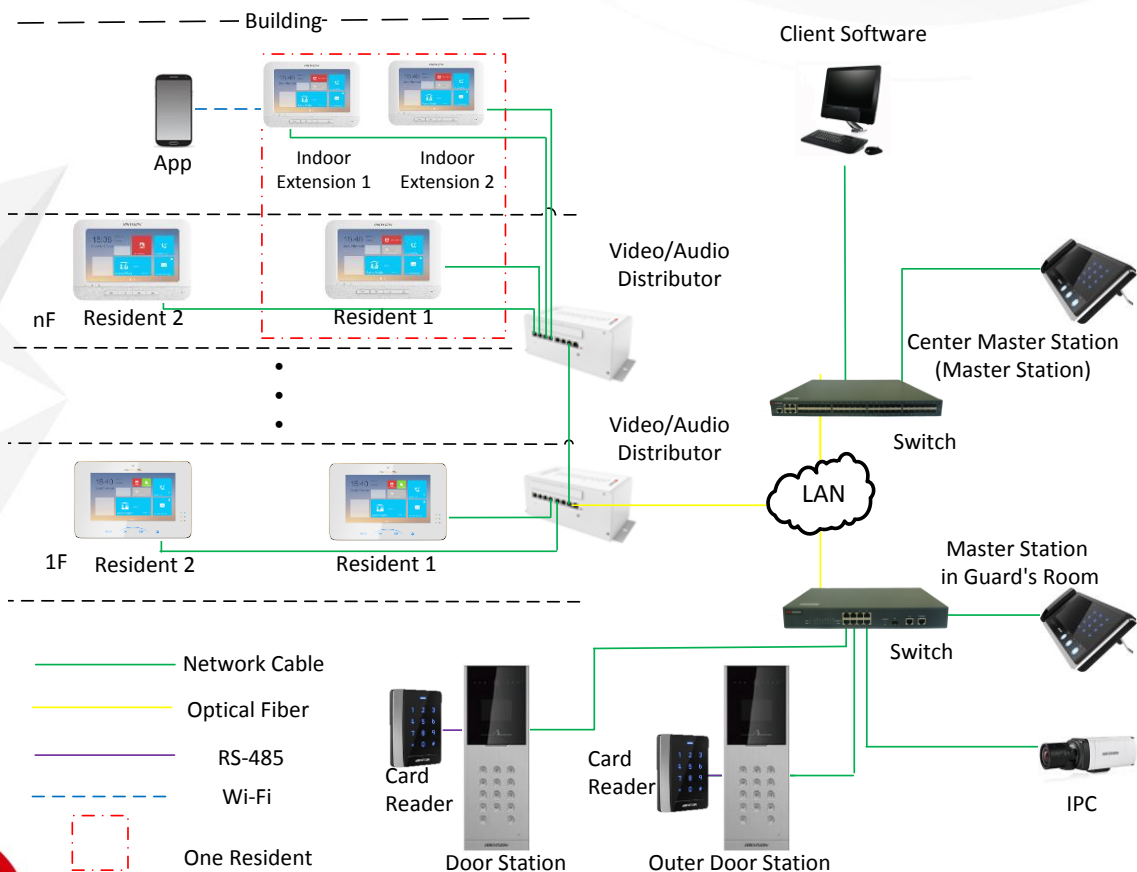

DS-KM8301 Video Intercom Master Station

Key Features

- Glass panel and aluminum-alloy bracket
- Supports video intercom
- Supports live view of door stations and IP camera
- Noise suppression and echo cancellation
- Alarm processing function
- Supports remote unlocking door function
- Supports hands-free mode
- Supports video intercom between master stations
- (Optional) Suitable for wall mounting

Typical Application

Specifications

Model		DS-KM8301
System parameters	Processor	High-Performance Embedded SOC Processor
	Operation system	Embedded Linux Operation System
Video parameters	Camera	CMOS 0.3 MP
	Video compression standard	H.264
	Resolution	1280 x 720, 704 x 576
	Video frame rate	25 fps, 12.5 fps
Display parameters	Display screen	7-Inch Colorful TFT LCD
	Display resolution	1024 × 600
	Operation method	Capacitive Touch Screen, Touch Key, Physical Button
	Operation interface	Flattened UI Operation Interface
Audio parameters	Audio input	Built-in Omnidirectional Microphone + External Handset
	Audio output	Built-in Loudspeaker + External Handset
	Audio compression standard	G.711 U
	Audio compression rate	64 Kbps
	Audio quality	Noise Suppression and Echo Cancellation
Network parameters	Ethernet	10/100/1000 Mbps Self-Adaptive Ethernet
	Network protocol	TCP/IP, RTSP
Device interfaces	Network interface	1 RJ-45 10/100/1000 Mbps Self-Adaptive Ethernet Interface
	RS-485	2 RS-485 Half-Duplex Port
	USB	1 USB Interface for Inserting U-Disk
	I/O input	4 On-Off Input
	I/O output	2 On-Off Output, 2 Relay Output
General	Material	Plastic
	Power supply	12 VDC
	Power consumption	≤10 W
	Working temperature	-10° C to + 55° C (14° F to 131° F)
	Working humidity	10% to 90%
	Dimensions (L × W × H)	436 mm × 215 mm × 67 mm (17.2" × 8.5" × 2.6")
	Certification	FCC, IC, CE, C-TICK, ROHS, REACH, WEEE