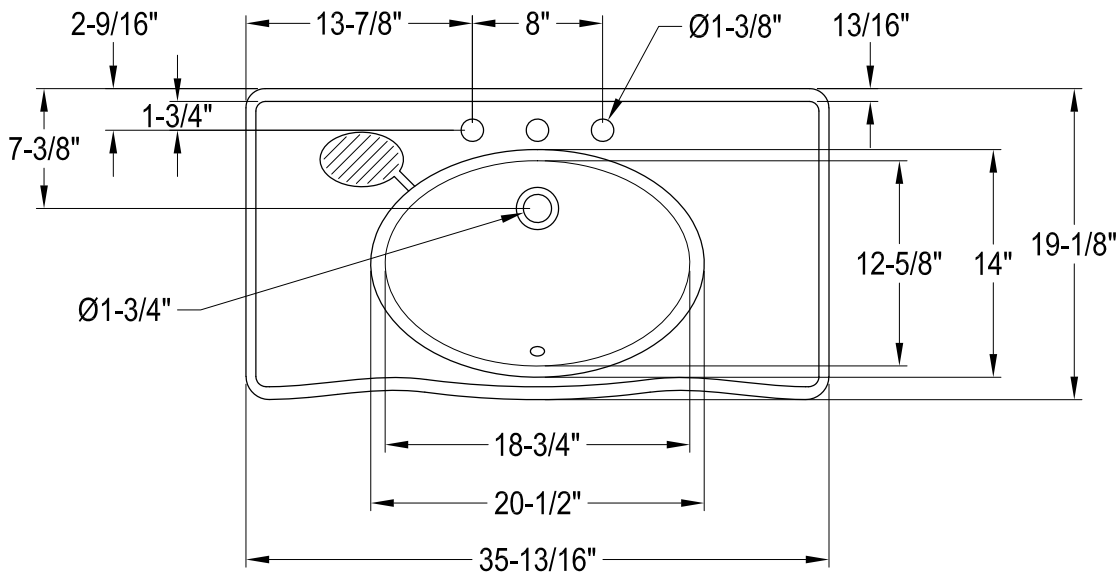

KVPB36198W380, 1, 2, 6, 7, 8

36" Console Sink with Stainless Steel Legs

Sink Back View