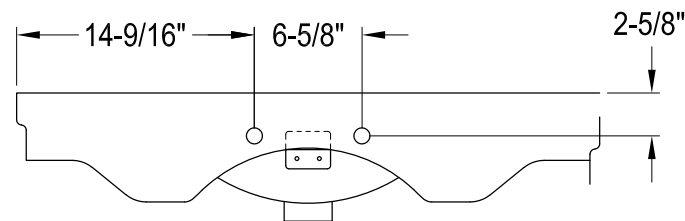

KVPB36198W380, 1, 2, 6, 7, 8

36" Console Sink with Stainless Steel Legs

Sink Back View