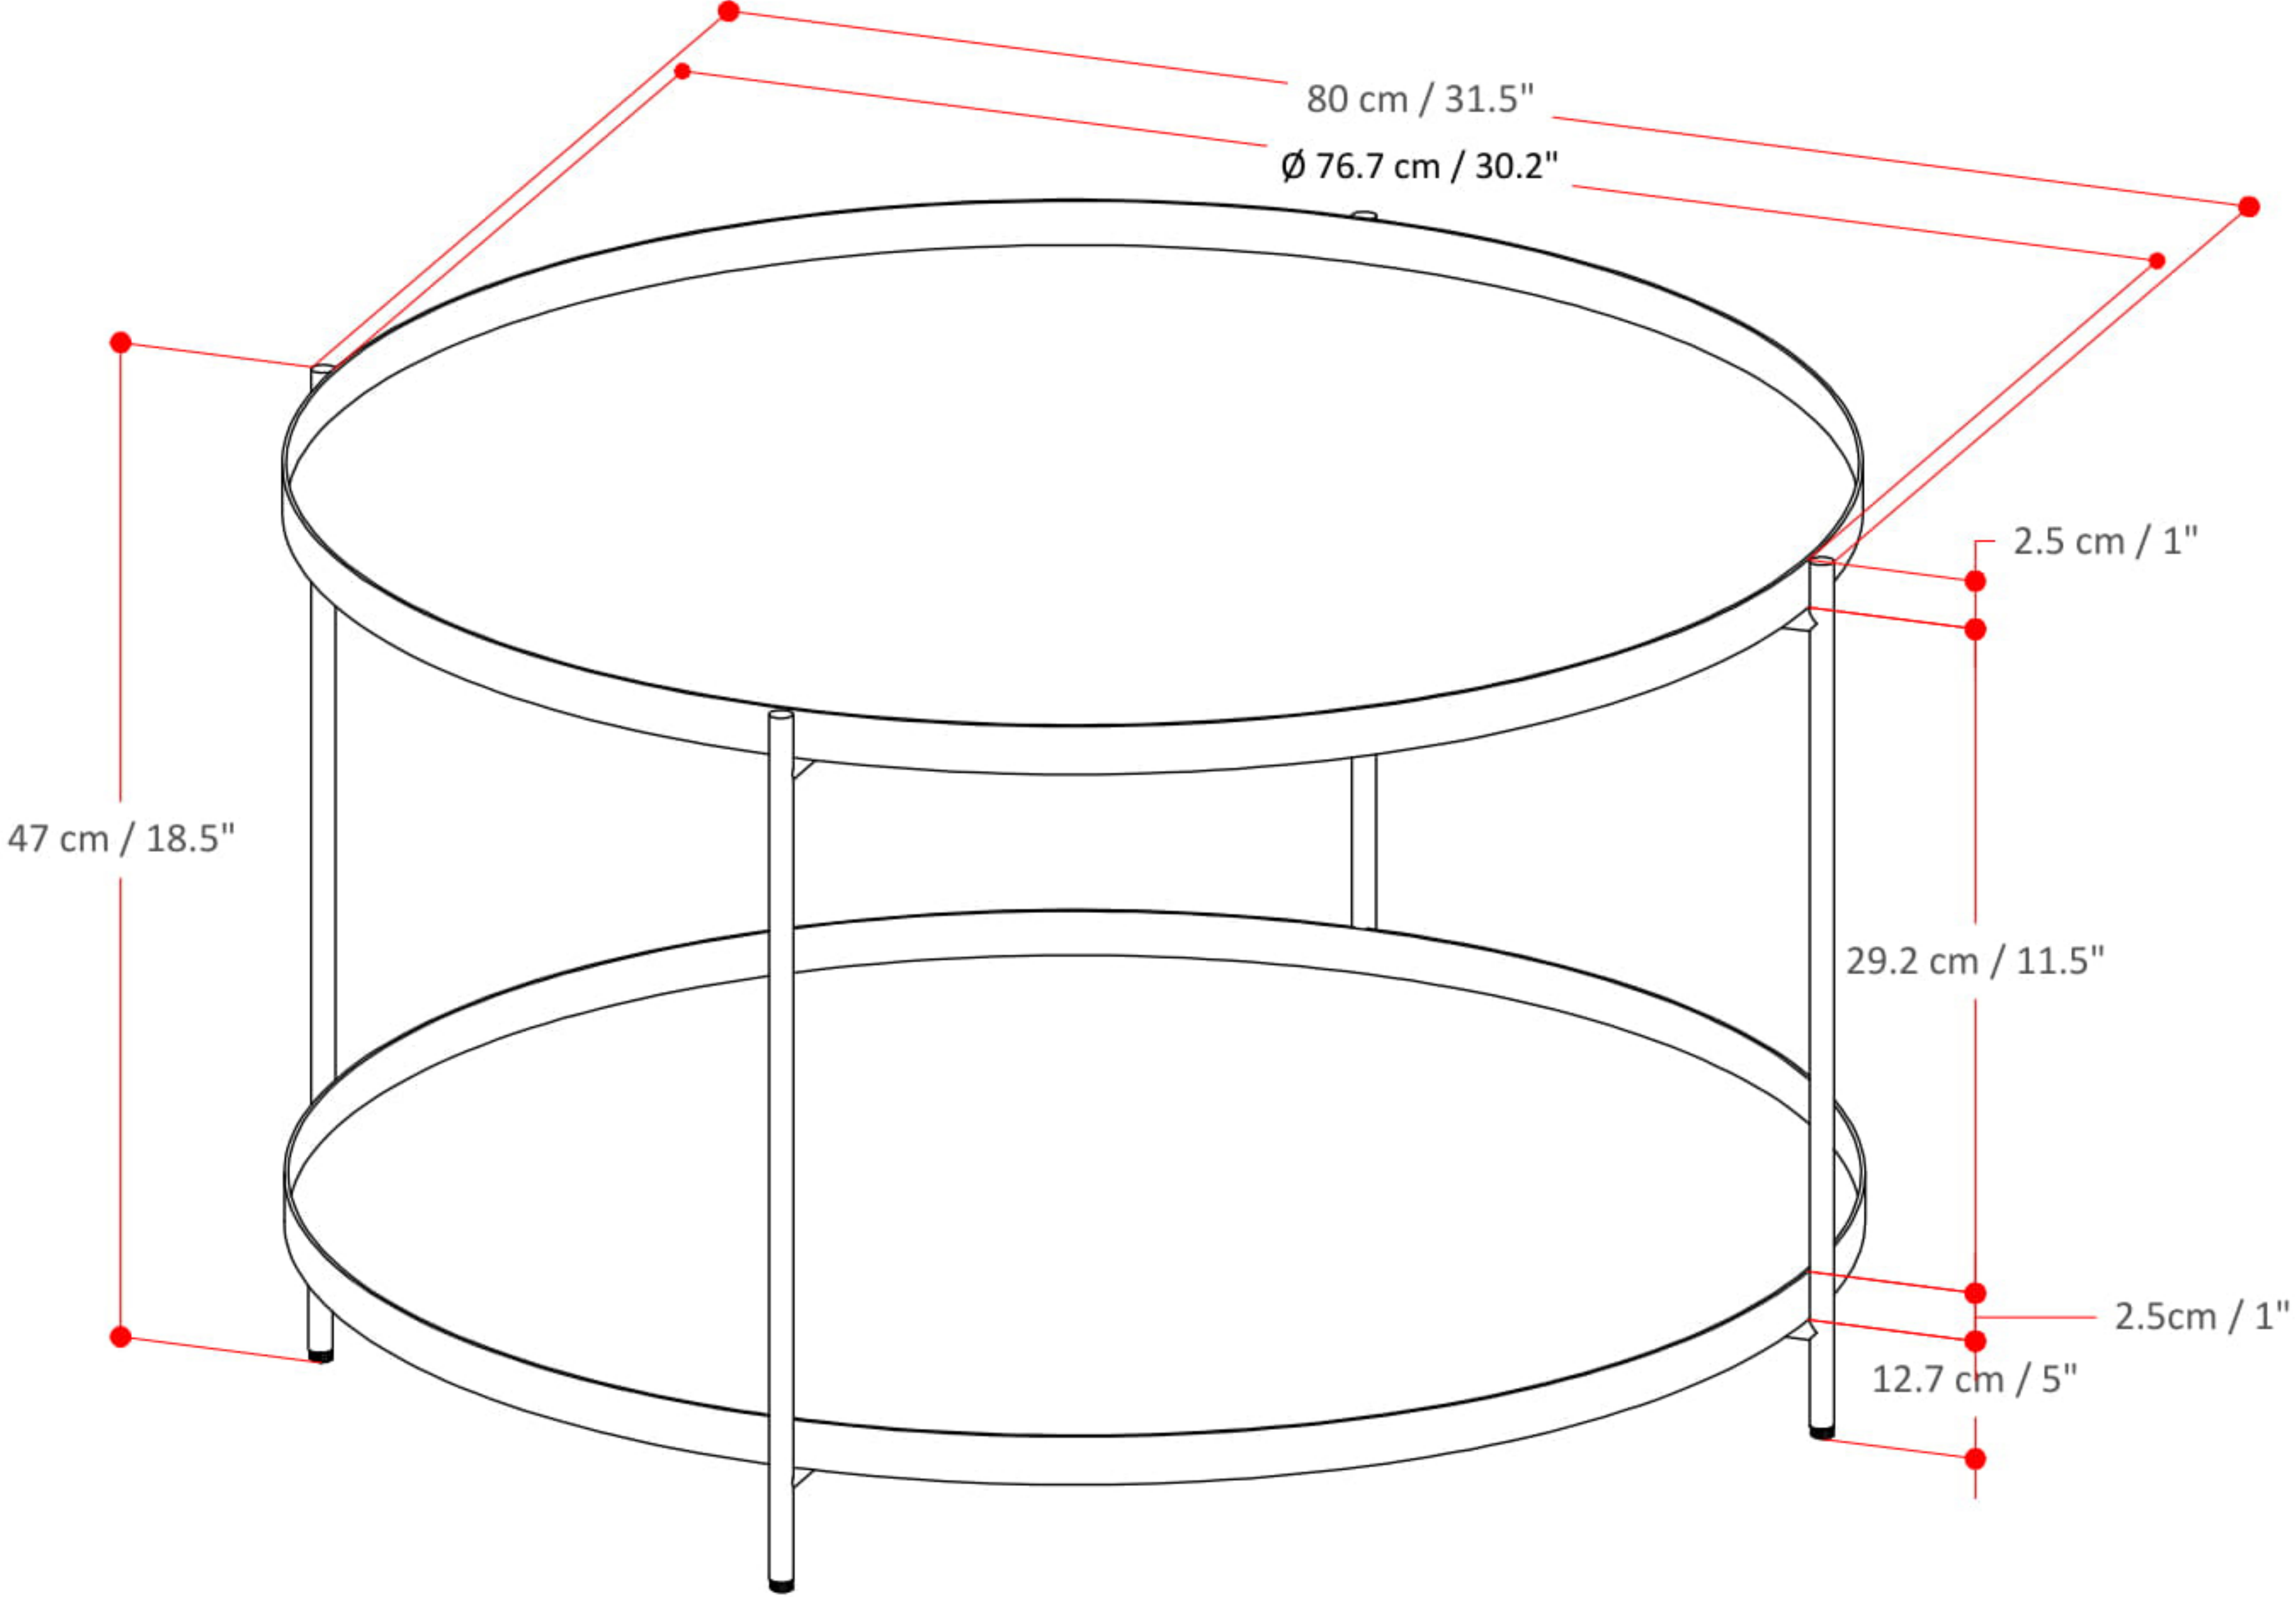

MONET METAL COFFEE TABLE

Net Weight- 27.9 (lb)