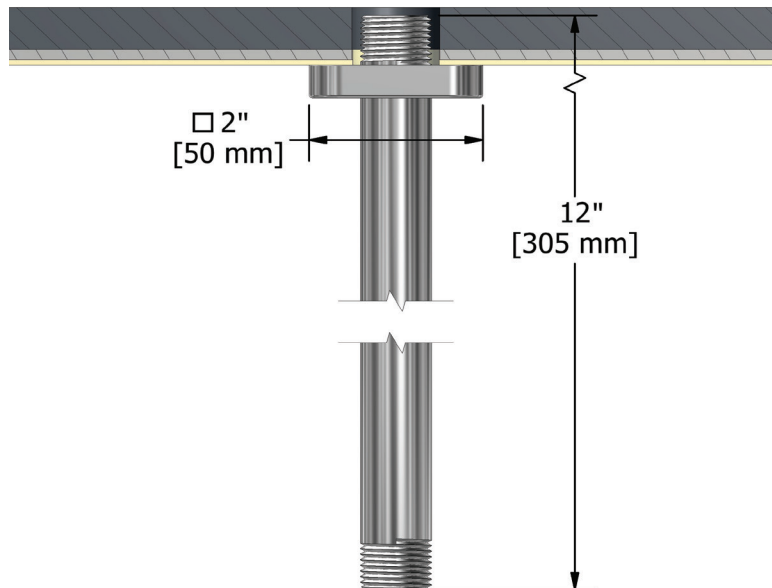

SPECIFICATIONS

DESCRIPTION

- 1/2" inlet male NPT
- Salome flange with set screw
- Escutcheon included

WARRANTY

- Most products or parts carry "Limited Warranties" against manufacturing defects. For US customers please visit houseofrohl.com/support and for Canadian customers please visit houseofrohl.ca/support for complete product and finish warranty.

12" Ceiling Mount Shower Arm With Square Escutcheon

MODEL: 577

For warranty or additional information, contact:

U.S.A.
houseofrohl.com/support
1-800-777-9762

QUEBEC / MARITIMES / WESTERN CANADA
QUÉBEC / MARITIMES / OUEST CANADIEN
QUEBEC / MARITIMOS / CANADA OCCIDENTAL
houseofrohl.ca/support
1-866-473-8442

ONTARIO
houseofrohl.ca/support
1-800-287-5354