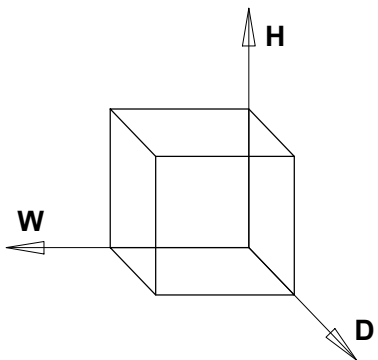

# Michelle Coffee Table

**Net Weight:** 41.62 lbs / 18.88 Kgs