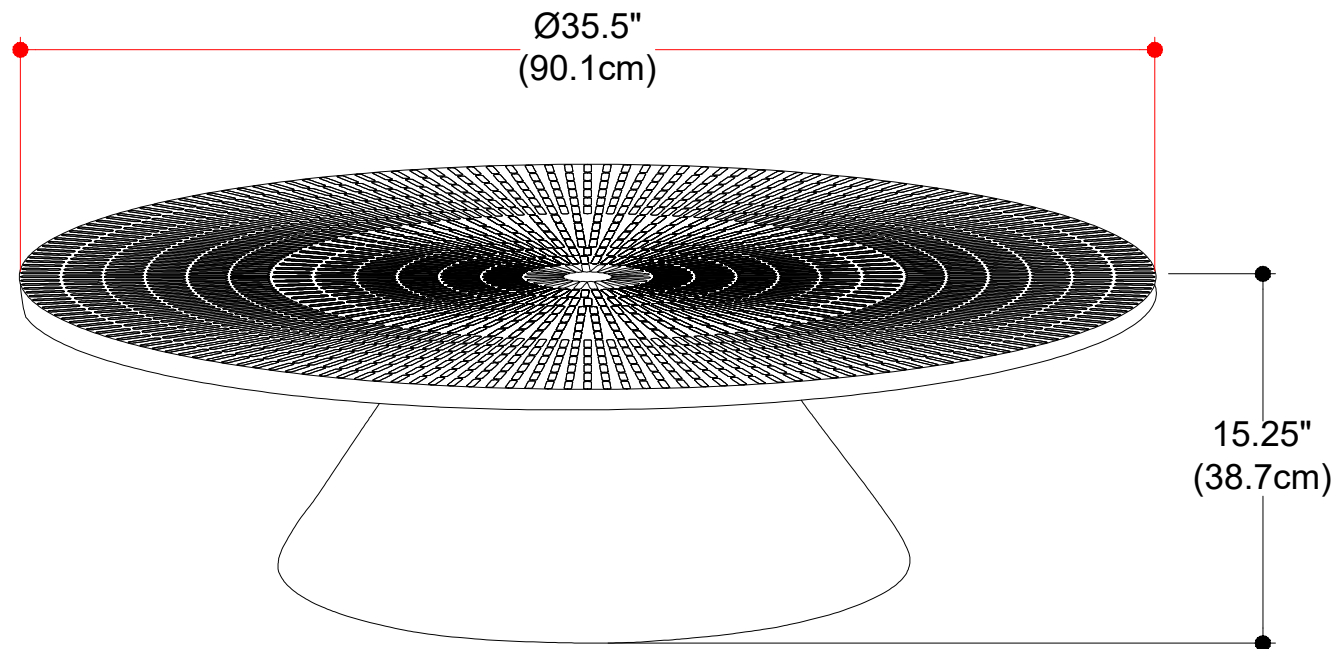

# Michelle Coffee Table

**Net Weight:** 41.62 lbs / 18.88 Kgs