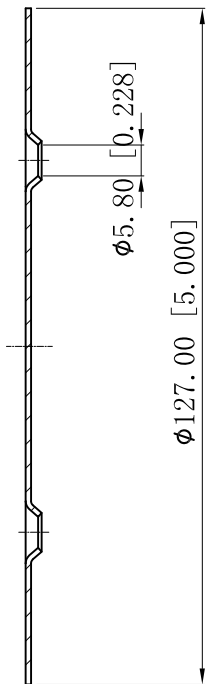

SIDES	BOTTOM
2 PCS 8-32×1 3/4 Screws Pack In Poly-bag Separately	
Material:Steel-0.034"-C.R.S Powder Coating White	

CUTAWAY VIEW A-A

This data sheet is for reference only .GARVIN INDUSTRIES reserves the right to make changes to the design without prior notice.

DESCRIPTION
TRADE REFERENCE TERMS

STANDARD PACKING
25 PCS

GARVIN INDUSTRIES			
TITLE 5"ROUND CEILING BLANKS			
SIZE A4	DWG NO. CBC-F	REV A	
DATA SHEET			
www.garvinindustries.com			