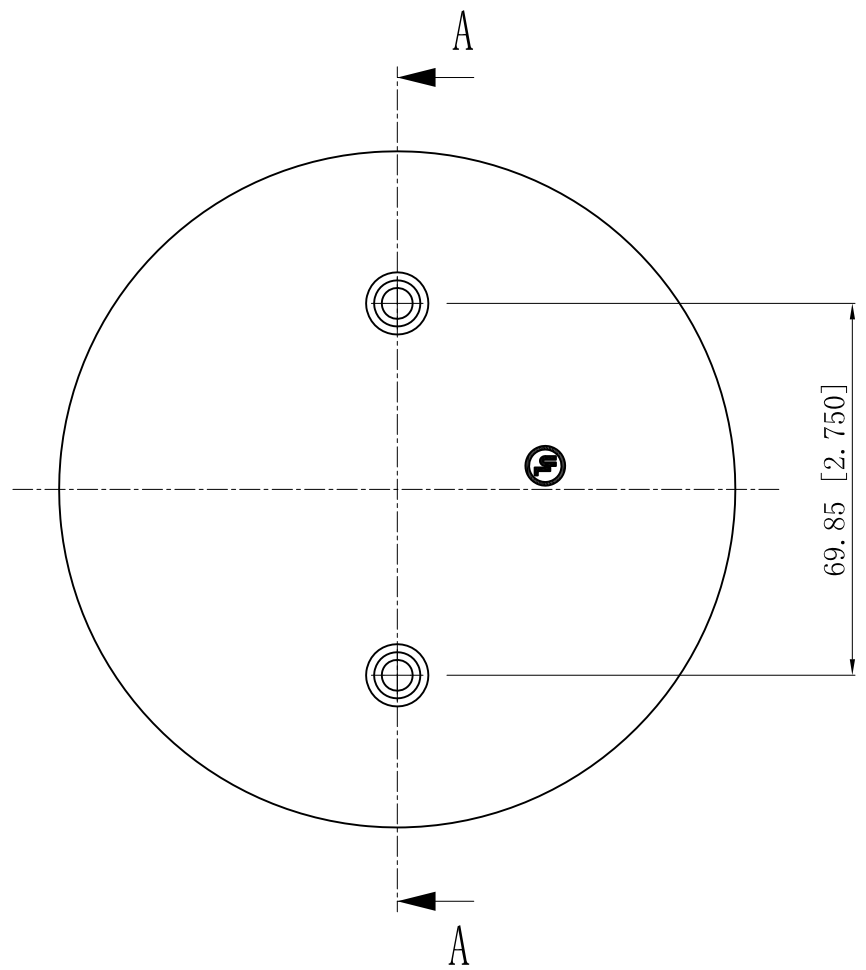

SIDES	BOTTOM
2 PCS 8-32×1 3/4 Screws Pack In Poly-bag Separately	
Material:Steel-0.034"-C.R.S Powder Coating White	

CUTAWAY VIEW A-A

This data sheet is for reference only .GARVIN INDUSTRIES reserves the right to make changes to the design without prior notice.

DESCRIPTION
TRADE REFERENCE TERMS

STANDARD PACKING
25 PCS

GARVIN INDUSTRIES			
TITLE 5"ROUND CEILING BLANKS			
SIZE A4	DWG NO. CBC-F	REV A	
DATA SHEET			
www.garvinindustries.com			