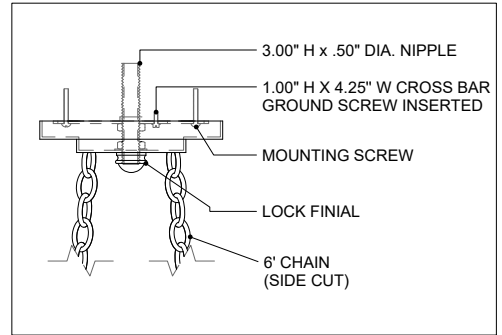

32.00" DIA. BODY
 10.00" DIA. CANOPY
 1.00" H X 4.25" W
 CROSS BAR

CANOPY DETAIL