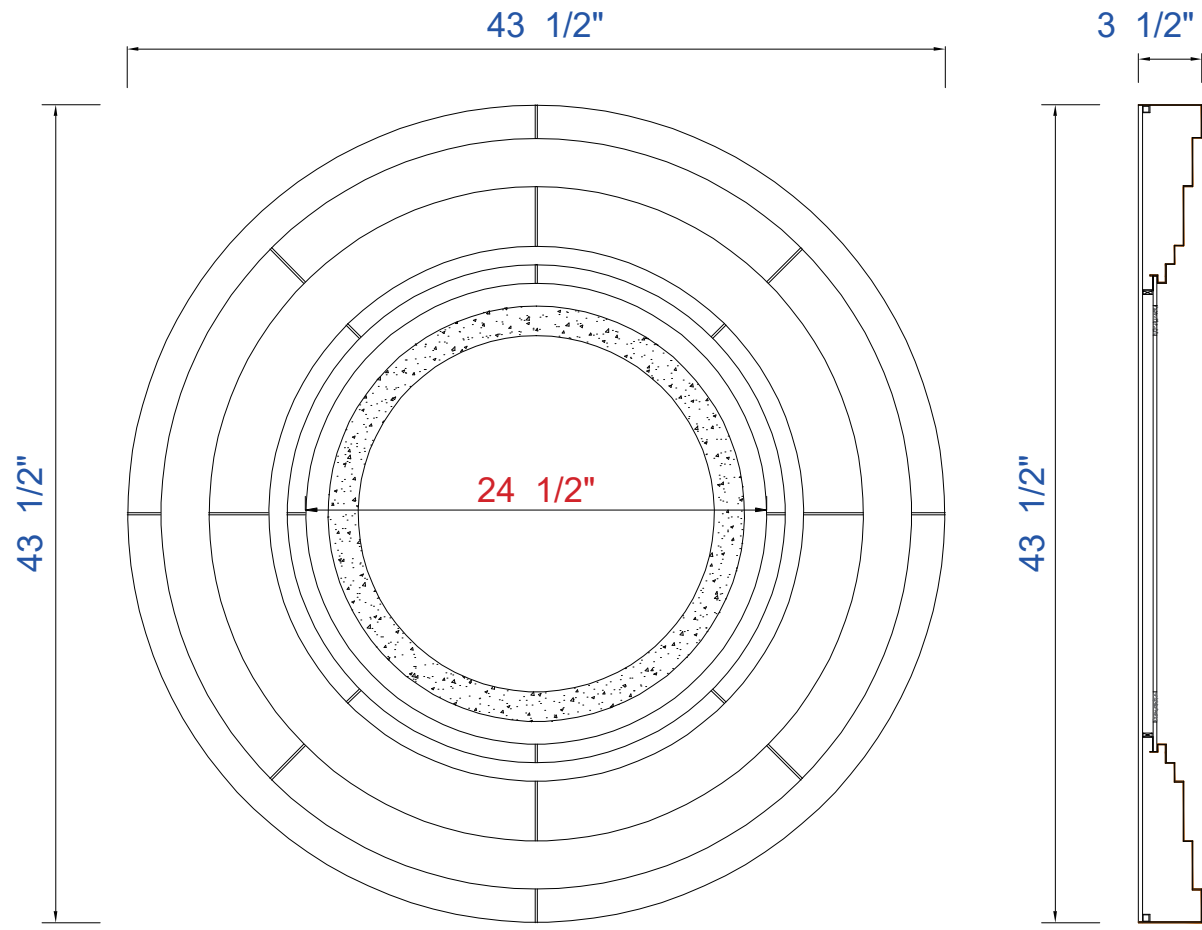

43"

Item Number:

914-M43-PLN

JAMES MARTIN

VANITIES™

Grand Portal 43" Mirror

Diagrams with Dimensions  
page 01 of 01

1100mm

Item Number:

914-M43-PLN

JAMES MARTIN

VANITIES™

Grand Portal 1100mm Mirror

Diagrams with Dimensions  
page 01 of 01