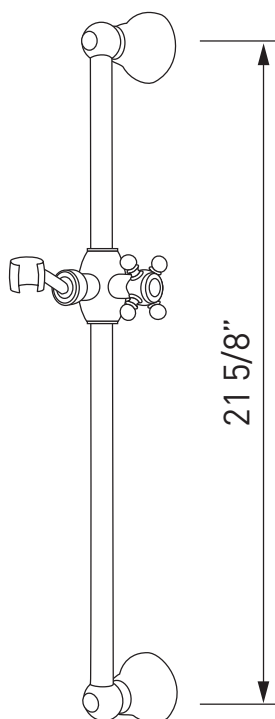

SPECIFICATIONS

DESCRIPTION

- TTD45W1LM - 1/2" Therm & Pressure Balance Trim with 5 Functions (Shared)
- 1201 - 24" Shower Bar
- 1151/8 - 3 Function Classic Handshower
- 1037/8 - 8" Bordano Anti-Cal Showerhead
- 1455/20 - 20" Wall Mount Shower Arm
- 1295 - Handshower Wall outlet
- 16295 - Metal Shower Hose Assembly
- A1803 - Hex and Palladian Wall Mount Tub Filler

ONTARIO
houseofrohl.ca/support
 1-800-287-5354

SPECIFICATIONS

DESCRIPTION

- Solid brass construction
- Wall mounting
- 24" total length
- 3/4" diameter bar
- Country style
- Sliding handshower parking bracket

Shower Bar

ROHL Shower Collection

- MODELS:** 1200 (White resin cap on cross handle)
1201 (Brass cap on cross handle)

For warranty or additional information, contact:

U.S.A.
houseofrohl.com/support
1-800-777-9762

- Solid brass construction
- 3-function spray patterns
 - Classic Spray
 - Champagne
 - Massage
- 1/2" male connection
- Anti-calcium components
- Includes ROHL logo on handshower spray face

FLOW

- Flow rate 2.0 GPM