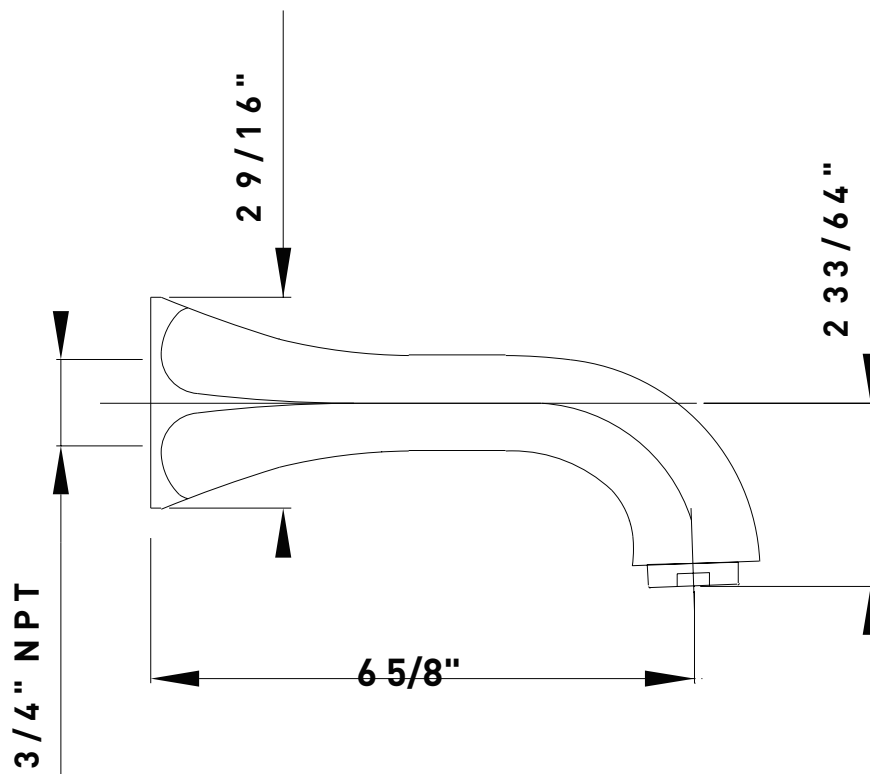

For warranty or additional information, contact:

U.S.A.
houseofrohl.com/support
1-800-777-9762

QUEBEC / MARITIMES / WESTERN CANADA
houseofrohl.ca/support
1-866-473-8442

ONTARIO
houseofrohl.ca/support
1-800-287-5354