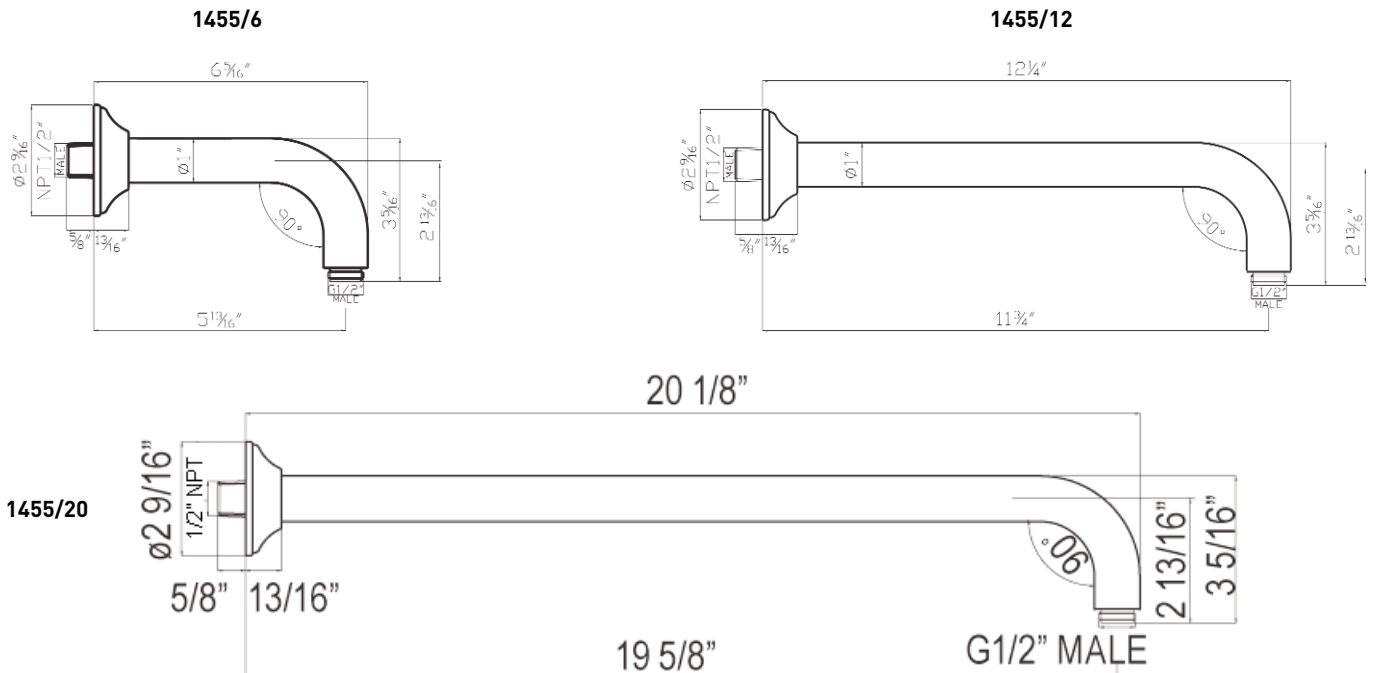

For warranty or additional information, contact:

U.S.A.
houseofrohl.com/support
1-800-777-9762

QUEBEC / MARITIMES / WESTERN CANADA
houseofrohl.ca/support
1-866-473-8442

ONTARIO
houseofrohl.ca/support
1-800-287-5354