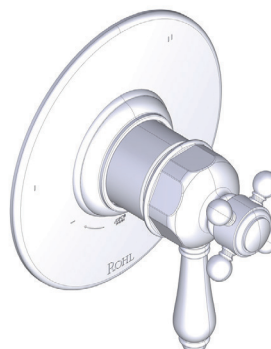

SPÉCIFICATIONS

DESCRIPTION

- Combine à la fois les technologies thermostatique et d'équilibrage de la pression
- Contrôle de la température du type pré-réglage absolu
- Contrôle de la température et du débit avec inverseur
- 3 fonctions distinctes et 2 fonctions partagées
- Soupape de plomberie brute vendue séparément :
  - Commander une soupape de plomberie brute thermostatique à équilibrage de pression no R45
  - Trousse de rallonge de la soupape no R45 de 3/4 po disponible, commander la trousse no EXT45KIT34
  - Trousse de rallonge de la soupape no R45 de 1 1/4 po disponible, commander la trousse no EXT45KIT114

CARTOUCHE

- 0-955 (Inclus)

CERTIFICATIONS

- ASME A112.18.1

GARANTIE

- La plupart des produits ou pièces comprend des «garanties limitées» contre les défauts de fabrication. Pour les clients des États-Unis : veuillez consulter houseofrohl.com/support; Pour les clients du Canada : veuillez consulter houseofrohl.ca/support pour connaître les conditions complètes de la garantie des produits et finis.

Garniture de soupape thermostatique à équilibrage de pression de 1/2 po, à 5 fonctions (partagées)

MODÈLES : TTD45W1LM

UPC®