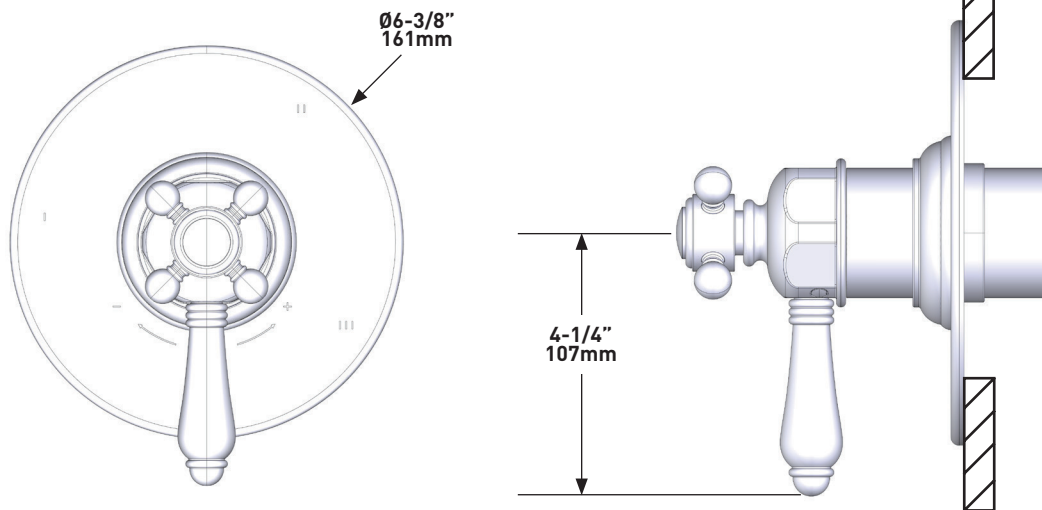

For warranty or additional information, contact:

U.S.A.
houseofrohl.com/support
1-800-777-9762

QUEBEC / MARITIMES / WESTERN CANADA
houseofrohl.ca/support
1-866-473-8442

ONTARIO
houseofrohl.ca/support
1-800-287-5354