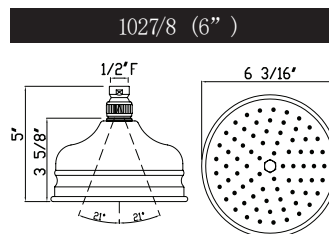

Pour la garantie ou des informations supplémentaires, contactez:

U.S.A.
houseofrohl.com/support
1-800-777-9762

QUÉBEC / MARITIMES / OUEST CANADIEN
houseofrohl.ca/support
1-866-473-8442

ONTARIO
houseofrohl.ca/support
1-800-287-5354