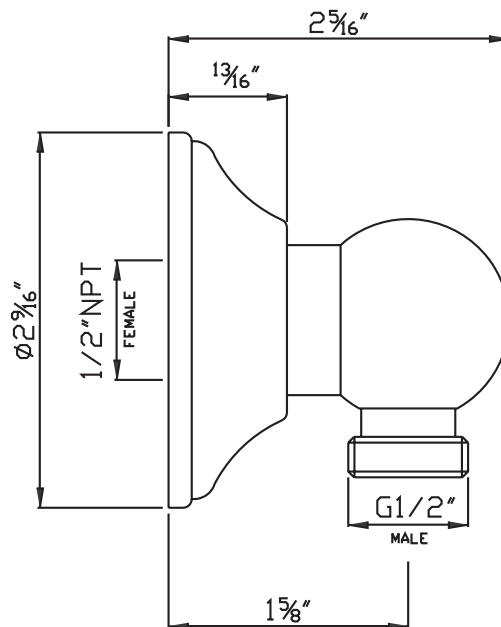

Para garantía o información adicional, comuníquese con:

U.S.A.
houseofrohl.com/support
1-800-777-9762

QUEBEC / MARITIMOS / CANADA OCCIDENTAL
houseofrohl.ca/support
1-866-473-8442

ONTARIO
houseofrohl.ca/support
1-800-287-5354