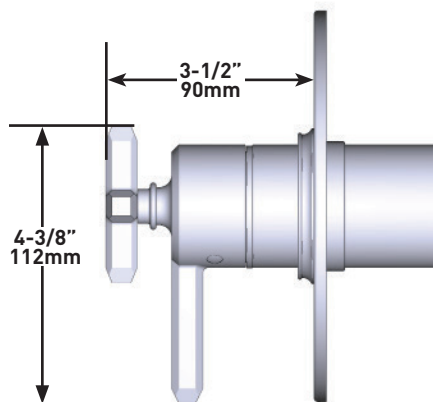

Pour la garantie ou des informations supplémentaires, contactez:

U.S.A.
houseofrohl.com/support
1-800-777-9762

QUÉBEC / MARITIMES / OUEST CANADIEN
houseofrohl.ca/support
1-866-473-8442

ONTARIO
houseofrohl.ca/support
1-800-287-5354

Riobel

PERRIN & ROWE
LONDON

victoria ⊕ albert®

ROHL