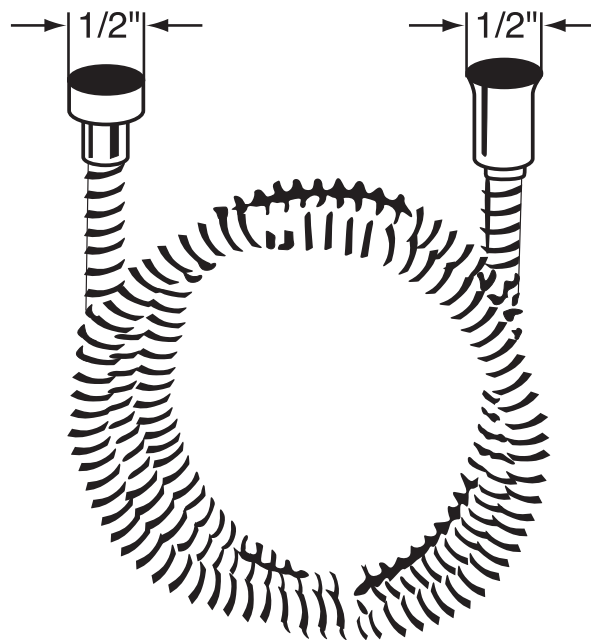

Pour la garantie ou des informations supplémentaires, contactez:

U.S.A.
houseofrohl.com/support
1-800-777-9762

QUÉBEC / MARITIMES / OUEST CANADIEN
houseofrohl.ca/support
1-866-473-8442

ONTARIO
houseofrohl.ca/support
1-800-287-5354

Riobel

PERRIN & ROWE
LONDON

victoria ⊕ albert®

ROHL