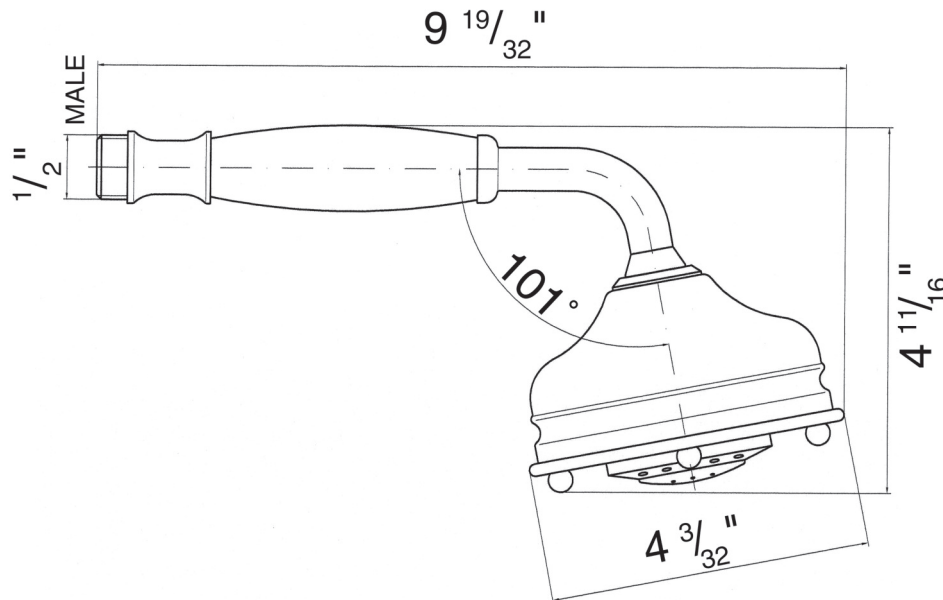

Douche à main classique à 3 fonctions

Collection pour douche spa ROHL

1. **MODÈLES :** 1151/8 (Douche à main seulement avec poignée en laiton)
   1150/8 (Douche à main seulement avec poignée en résine)