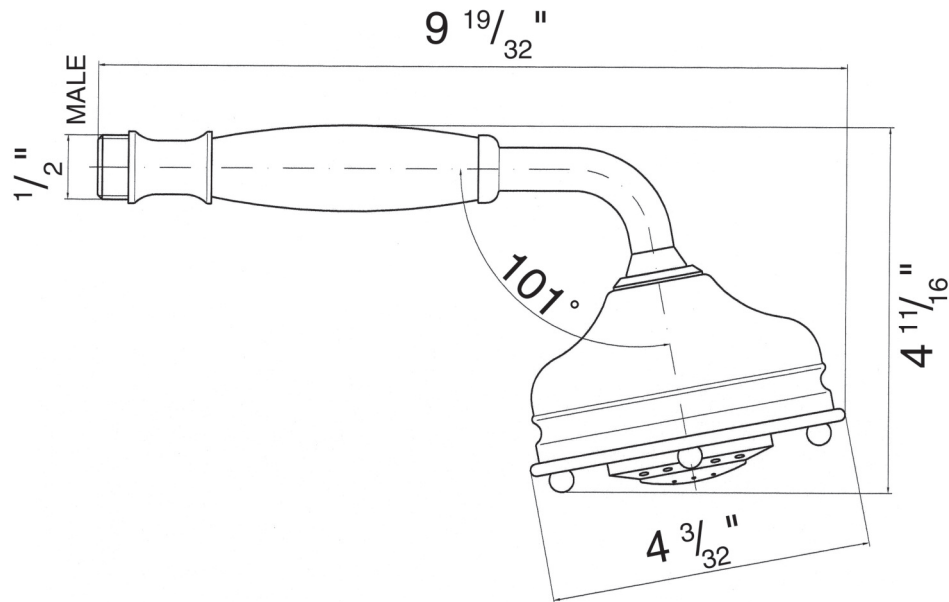

For warranty or additional information, contact:

U.S.A.
houseofrohl.com/support
1-800-777-9762

QUEBEC / MARITIMES / WESTERN CANADA
houseofrohl.ca/support
1-866-473-8442

ONTARIO
houseofrohl.ca/support
1-800-287-5354

Riobel

PERRIN & ROWE
LONDON

victoria ⊕ albert®

ROHL