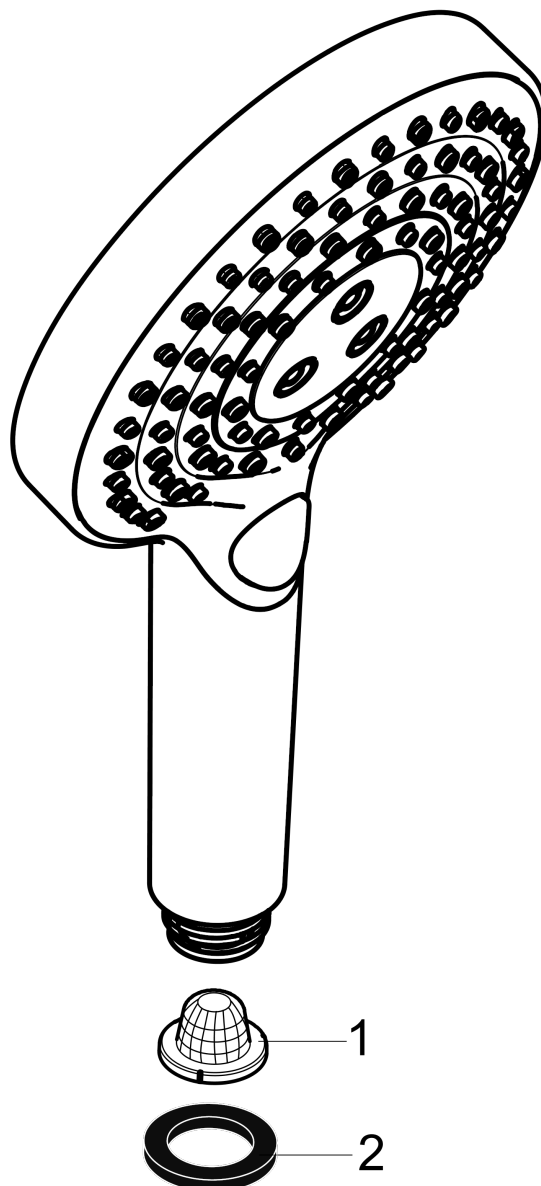

Raindance Select S
Handshower 120 3-Jet PowderRain, 1.75 GPM
 Finishes : **chrome** Part no. : **26036001**

Description

Features

- Select button for comfortable alternation of spray modes
- Spray modes: PowderRain, Rain, Whirl
- Flow: 1.75 GPM (6.6 L/Min)

Item details

List Price \$ 163.00

Technology

Compliance

Product image

Scale drawing

Raindance Select S
Handshower 120 3-Jet PowderRain, 1.75 GPM
Finishes : **chrome** Part no. : **26036001**

Exploded drawing

Year of production: >08/18

Raindance Select S
Handshower 120 3-Jet PowderRain, 1.75 GPM
 Finishes : **chrome** Part no. : **26036001**

Spare parts list

Year of production: >08/18

Pos.	Description	Part no.	Price	PU
1	filter	92672000	-	1
2	seal	98058000	-	1