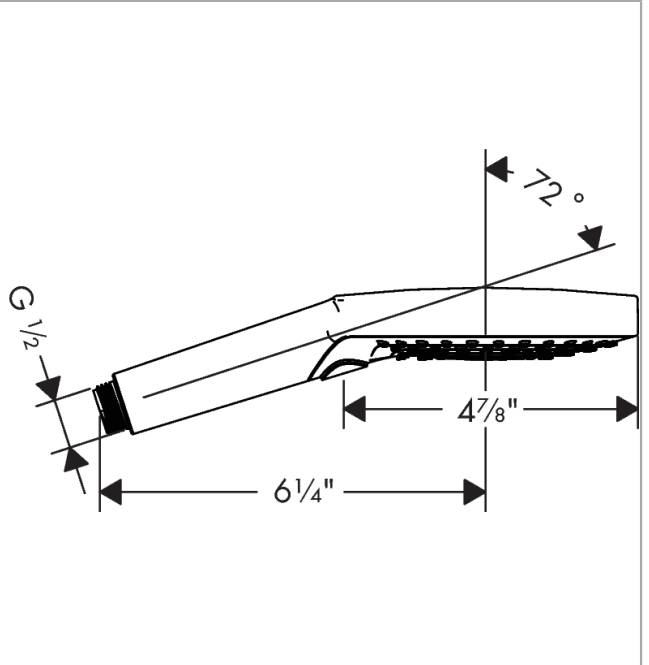

Raindance Select S
Handshower 120 3-Jet PowderRain, 1.75 GPM
 Finishes : **chrome** Part no. : **26036001**

Description

Features

- Select button for comfortable alternation of spray modes
- Spray modes: PowderRain, Rain, Whirl
- Flow: 1.75 GPM (6.6 L/Min)

Item details

List Price \$ 163.00

Technology

Compliance

Product image

Scale drawing

Raindance Select S
Handshower 120 3-Jet PowderRain, 1.75 GPM
Finishes : **chrome** Part no. : **26036001**

Exploded drawing

Year of production: >08/18

Raindance Select S
Handshower 120 3-Jet PowderRain, 1.75 GPM
 Finishes : **chrome** Part no. : **26036001**

Spare parts list

Year of production: >08/18

Pos.	Description	Part no.	Price	PU
1	filter	92672000	-	1
2	seal	98058000	-	1