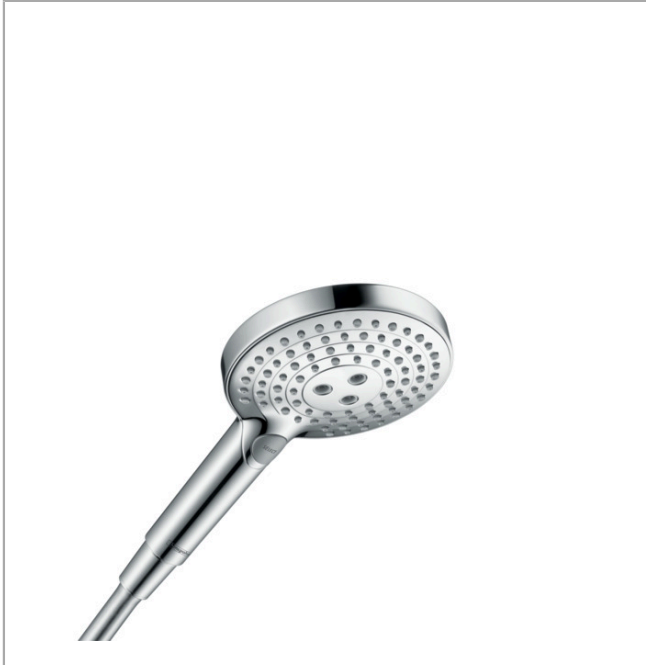

Raindance Select S
Handshower 120 3-Jet PowderRain, 1.75 GPM
 Finishes : **chrome** Part no. : **26036001**

Description

Features

- Select button for comfortable alternation of spray modes
- Spray modes: PowderRain, Rain, Whirl
- Flow: 1.75 GPM (6.6 L/Min)

Item details

List Price \$ 163.00

Technology

Compliance

Product image

Scale drawing

Raindance Select S
Handshower 120 3-Jet PowderRain, 1.75 GPM
Finishes : **chrome** Part no. : **26036001**

Exploded drawing

Year of production: >08/18

Raindance Select S
Handshower 120 3-Jet PowderRain, 1.75 GPM
 Finishes : **chrome** Part no. : **26036001**

Spare parts list

Year of production: >08/18

Pos.	Description	Part no.	Price	PU
1	filter	92672000	-	1
2	seal	98058000	-	1