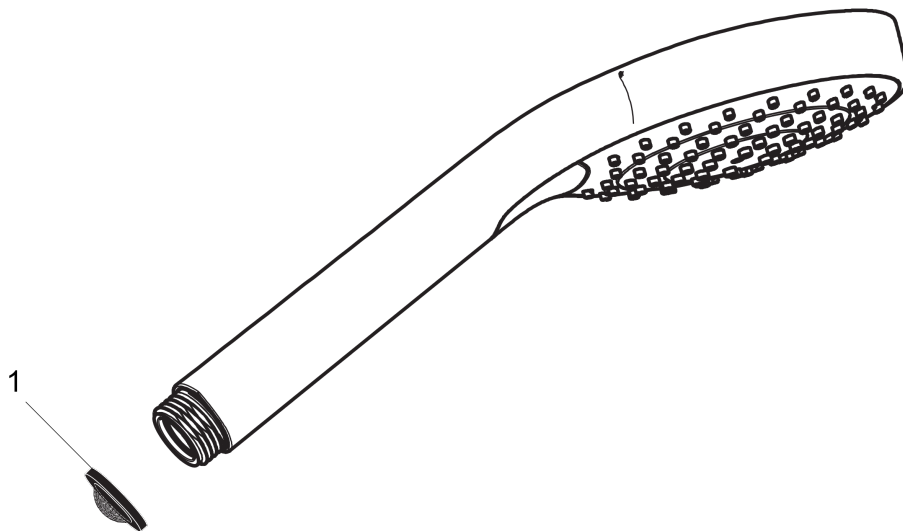

Croma Select S
Handshower 110 3-Jet, 1.75 GPM
 Finishes : **brushed nickel** Part no. : **04724820**

Description

Features

- Select button for comfortable alternation of spray modes
- 121 no-clog spray channels
- Spray modes: SoftRain, IntenseRain, Pulsating Massage
- Flow: 1.75 GPM (6.6 L/Min)
- Easy-to-clean white spray face

Item details

List Price \$ 165.00

Technology

Compliance

Product image

Scale drawing

Croma Select S
Handshower 110 3-Jet, 1.75 GPM
Finishes : **brushed nickel** Part no. : **04724820**

Exploded drawing

Year of production: >01/18

Croma Select S
Handshower 110 3-Jet, 1.75 GPM
 Finishes : **brushed nickel** Part no. : **04724820**

Spare parts list

Year of production: >01/18

Pos.	Description	Part no.	Price	PU
1	filter packing	94246000	-	1