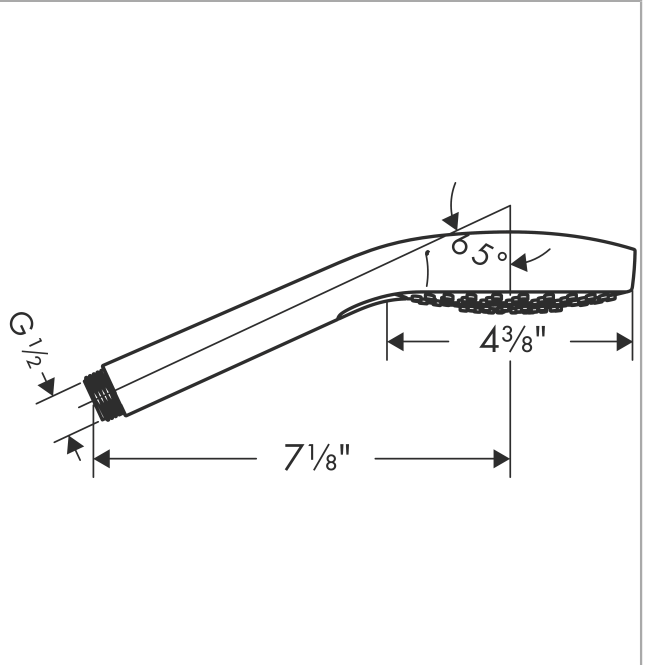

Croma Select S
Handshower 110 3-Jet, 1.75 GPM
 Finishes : **brushed nickel** Part no. : **04724820**

Description

Features

- Select button for comfortable alternation of spray modes
- 121 no-clog spray channels
- Spray modes: SoftRain, IntenseRain, Pulsating Massage
- Flow: 1.75 GPM (6.6 L/Min)
- Easy-to-clean white spray face

Item details

List Price \$ 165.00

Technology

Compliance

Product image

Scale drawing

Croma Select S
Handshower 110 3-Jet, 1.75 GPM
Finishes : **brushed nickel** Part no. : **04724820**

Exploded drawing

Year of production: >01/18

Croma Select S
Handshower 110 3-Jet, 1.75 GPM
 Finishes : **brushed nickel** Part no. : **04724820**

Spare parts list

Year of production: >01/18

Pos.	Description	Part no.	Price	PU
1	filter packing	94246000	-	1