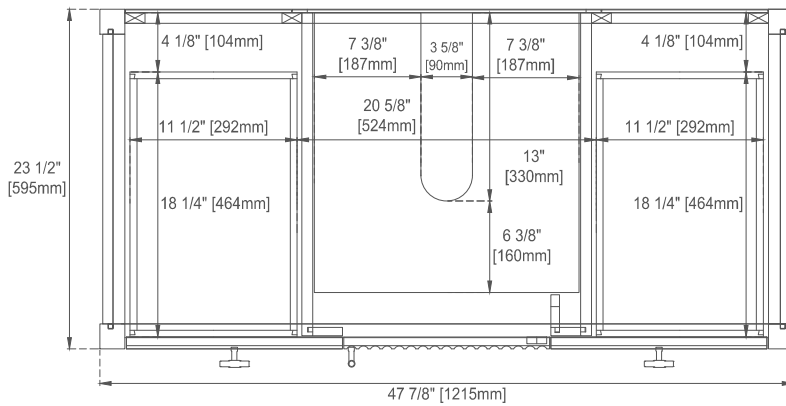

## Dimension

Width: 47-7/8"

Depth: 23-1/2"

Height: 32-7/8"

Rough-In Height: 21-1/2"

# 48" MYRRIN VANITY

485-V48-BW

485-V48-CBO

485-V48-WLT

# JAMES MARTIN VANITIES

Knob

Top View

Bamboo Drawer Organizer  
In the Top-right Drawer

Front View

All dimensions are nominal

Diagrams are of cabinet only—James Martin Optional Countertops and sinks are not shown