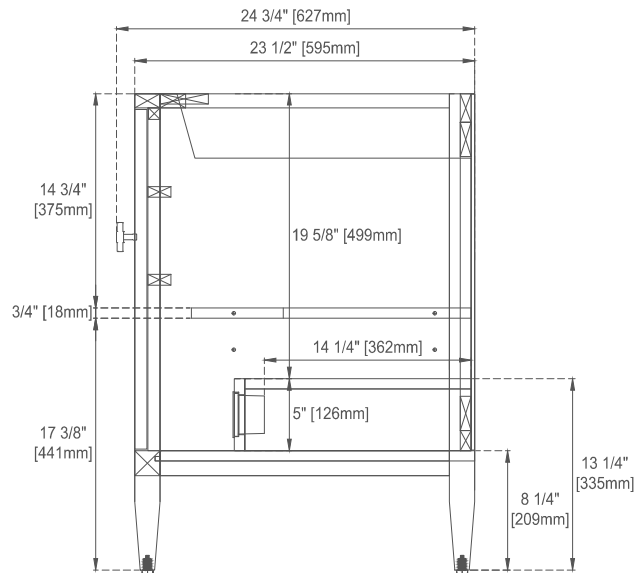

## Dimension

Width: 47-7/8"

Depth: 23-1/2"

Height: 32-7/8"

Rough-In Height: 21-1/2"

# JAMES MARTIN VANITIES

Knob

Top View

Bamboo Drawer Organizer  
In the Top-right Drawer

Front View

All dimensions are nominal

Diagrams are of cabinet only—James Martin Optional Countertops and sinks are not shown

# 48" MYRRIN VANITY

485-V48-BW

485-V48-CBO

485-V48-WLT

# JAMES MARTIN VANITIES

Side View 1

Side View 2

Back View

All dimensions are nominal

Diagrams are of cabinet only—James Martin Optional Countertops and sinks are not shown

Visit website for warranty and installation information  
[www.jamesmartinvanities.com](http://www.jamesmartinvanities.com)