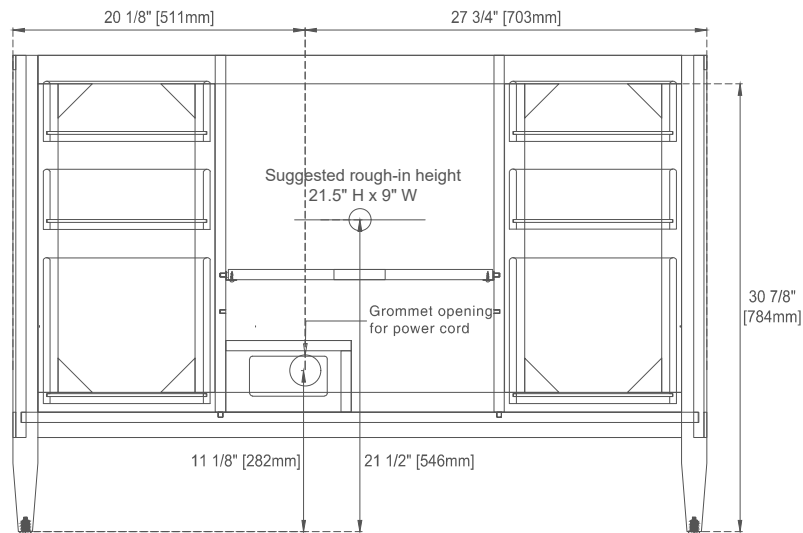

## Dimension

Width: 47-7/8"

Depth: 23-1/2"

Height: 32-7/8"

Rough-In Height: 21-1/2"

# JAMES MARTIN VANITIES

Knob

Top View

Bamboo Drawer Organizer  
In the Top-right Drawer

Front View

All dimensions are nominal

Diagrams are of cabinet only—James Martin Optional Countertops and sinks are not shown

# 48" MYRRIN VANITY

485-V48-BW

485-V48-CBO

485-V48-WLT

# JAMES MARTIN VANITIES

Side View 1

Side View 2

Back View

All dimensions are nominal

Diagrams are of cabinet only—James Martin Optional Countertops and sinks are not shown

Visit website for warranty and installation information  
[www.jamesmartinvanities.com](http://www.jamesmartinvanities.com)