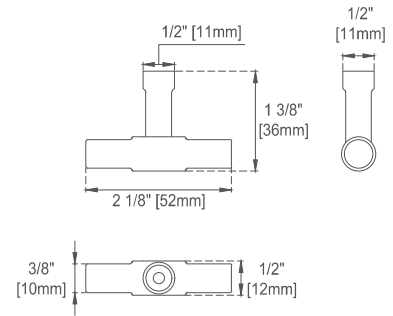

Drawer Box Material and Construction: 12mm Plywood/English Dovetail

Joinery Hardware Material and Finish: Zinc Alloy in Champagne Brass

Fits Drain Hole Size: 1 3/4"

Full Extension, Soft Close Glides

European Soft Close Hinges

## Dimension

Width: 47-7/8"

Depth: 23-1/2"

Height: 32-7/8"

Rough-In Height: 21-1/2"

# 48" MYRRIN VANITY

485-V48-BW

485-V48-CBO

485-V48-WLT

# JAMES MARTIN VANITIES

Knob

Top View

Bamboo Drawer Organizer  
In the Top-right Drawer

Front View

All dimensions are nominal

Diagrams are of cabinet only—James Martin Optional Countertops and sinks are not shown