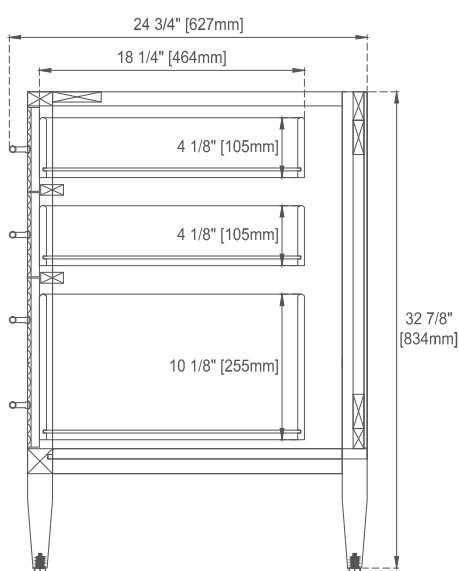

## Dimension

Width: 47-7/8"

Depth: 23-1/2"

Height: 32-7/8"

Rough-In Height: 21-1/2"

# JAMES MARTIN VANITIES

Knob

Top View

Bamboo Drawer Organizer  
In the Top-right Drawer

Front View

All dimensions are nominal

Diagrams are of cabinet only—James Martin Optional Countertops and sinks are not shown

# 48" MYRRIN VANITY

485-V48-BW

485-V48-CBO

485-V48-WLT

# JAMES MARTIN VANITIES

Side View 1

Side View 2

Back View

All dimensions are nominal

Diagrams are of cabinet only—James Martin Optional Countertops and sinks are not shown

Visit website for warranty and installation information  
[www.jamesmartinvanities.com](http://www.jamesmartinvanities.com)