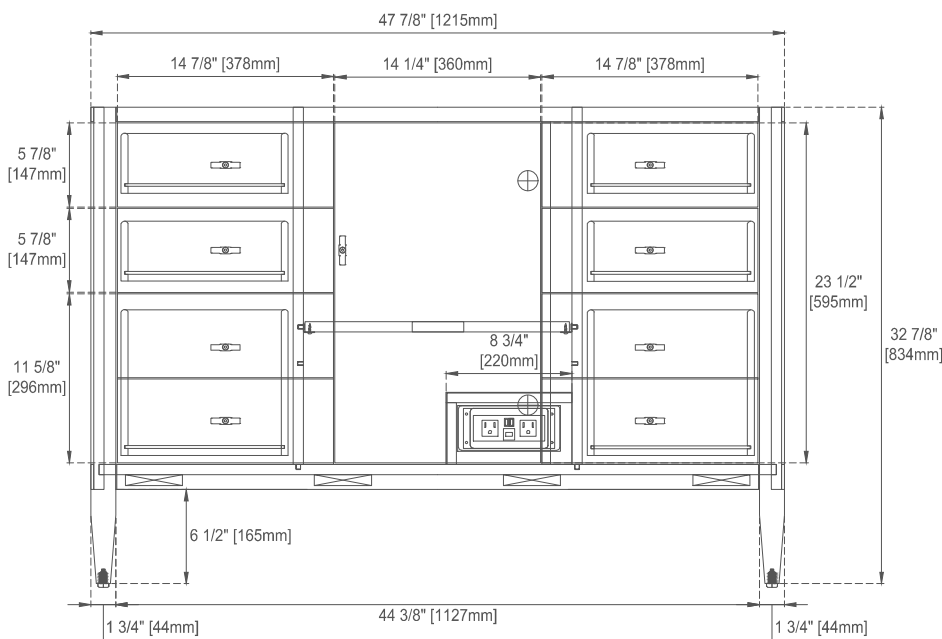

## Dimension

Width: 47-7/8"

Depth: 23-1/2"

Height: 32-7/8"

Rough-In Height: 21-1/2"

# JAMES MARTIN VANITIES

Knob

Top View

Bamboo Drawer Organizer  
In the Top-right Drawer

Front View

All dimensions are nominal

Diagrams are of cabinet only—James Martin Optional Countertops and sinks are not shown