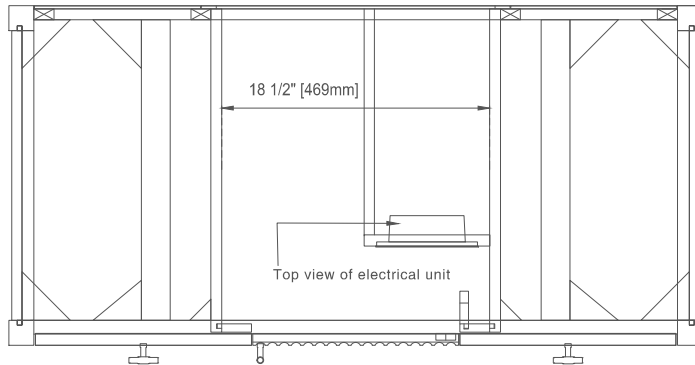

## Dimension

Width: 47-7/8"

Depth: 23-1/2"

Height: 32-7/8"

Rough-In Height: 21-1/2"

# JAMES MARTIN VANITIES

Knob

Top View

Bamboo Drawer Organizer  
In the Top-right Drawer

Front View

All dimensions are nominal

Diagrams are of cabinet only—James Martin Optional Countertops and sinks are not shown