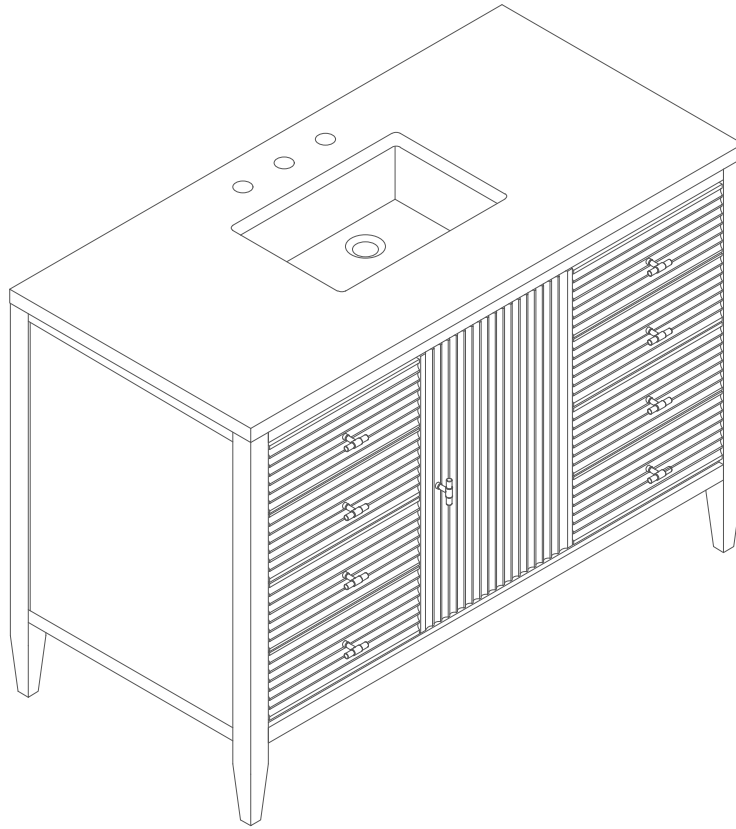

# 48" MYRRIN VANITY

485-V48-BW

485-V48-CBO

485-V48-WLT

## Features and Materials

Solids: BW-Yellow Poplar; LNO-Ash; WLT-Rubberwood

Veneers: LNO-Ash; WLT-Walnut

Panels: Plywood

Installation Type: Floor Standing

Number of Basins: One, with Optional 3cm Top

Vanity Top Included: NO, Optional 3cm Tops Available with Sinks

Basins Included: NO

Overflow: Yes, Front Facing

Number of Doors: One

Number of Drawers: Six

USB/Power Component: YES (ETL5011080)

Cord Length: 6'6"

Bamboo Storage Tray: Yes

Assembly Type: Installation of Optional 3cm Top with Sink

## Dimension

Width: 47-7/8"

Depth: 23-1/2"

Height: 32-7/8"

Rough-In Height: 21-1/2"