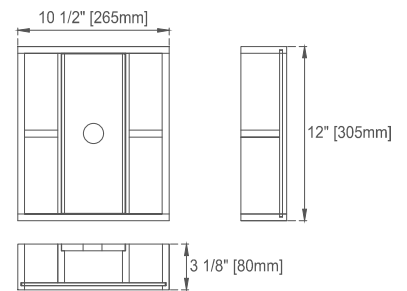

## Dimension

Width: 47-7/8"

Depth: 23-1/2"

Height: 32-7/8"

Rough-In Height: 21-1/2"

# 48" MYRRIN VANITY

485-V48-BW

485-V48-CBO

485-V48-WLT

# JAMES MARTIN VANITIES

Knob

Top View

Bamboo Drawer Organizer  
In the Top-right Drawer

Front View

All dimensions are nominal

Diagrams are of cabinet only—James Martin Optional Countertops and sinks are not shown