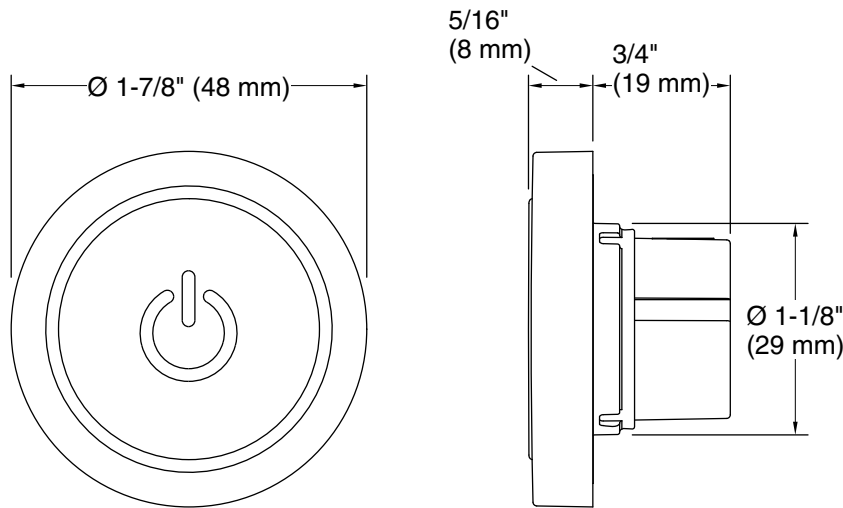

Technical Information

All product dimensions are nominal.

Drain included: No

Handshower:

Rated maximum flow: 0 gal/min (0 l/min)

Max. Ambient temp: 104°F (40°C)

Min. Operating temp: 86°F (30°C)

Max. Operating temp: 120°F (48.9°C)

Max. Relative humidity condensing: 100%

Notes

Install this product according to the installation instructions.