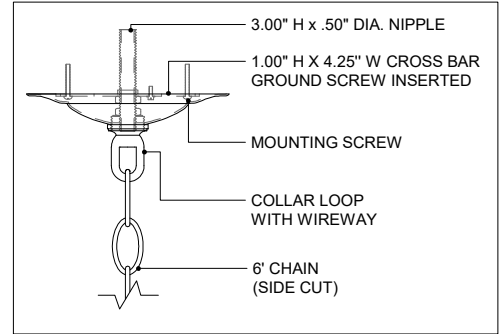

23.50" DIA. FRAME  
 6.00" DIA. CANOPY  
 1.00" H X 4.25" W  
 CROSS BAR

TOP VIEW

CANOPY DETAIL

FRONT VIEW

9000-1217

ALL WORK © 2024 CURREY & COMPANY