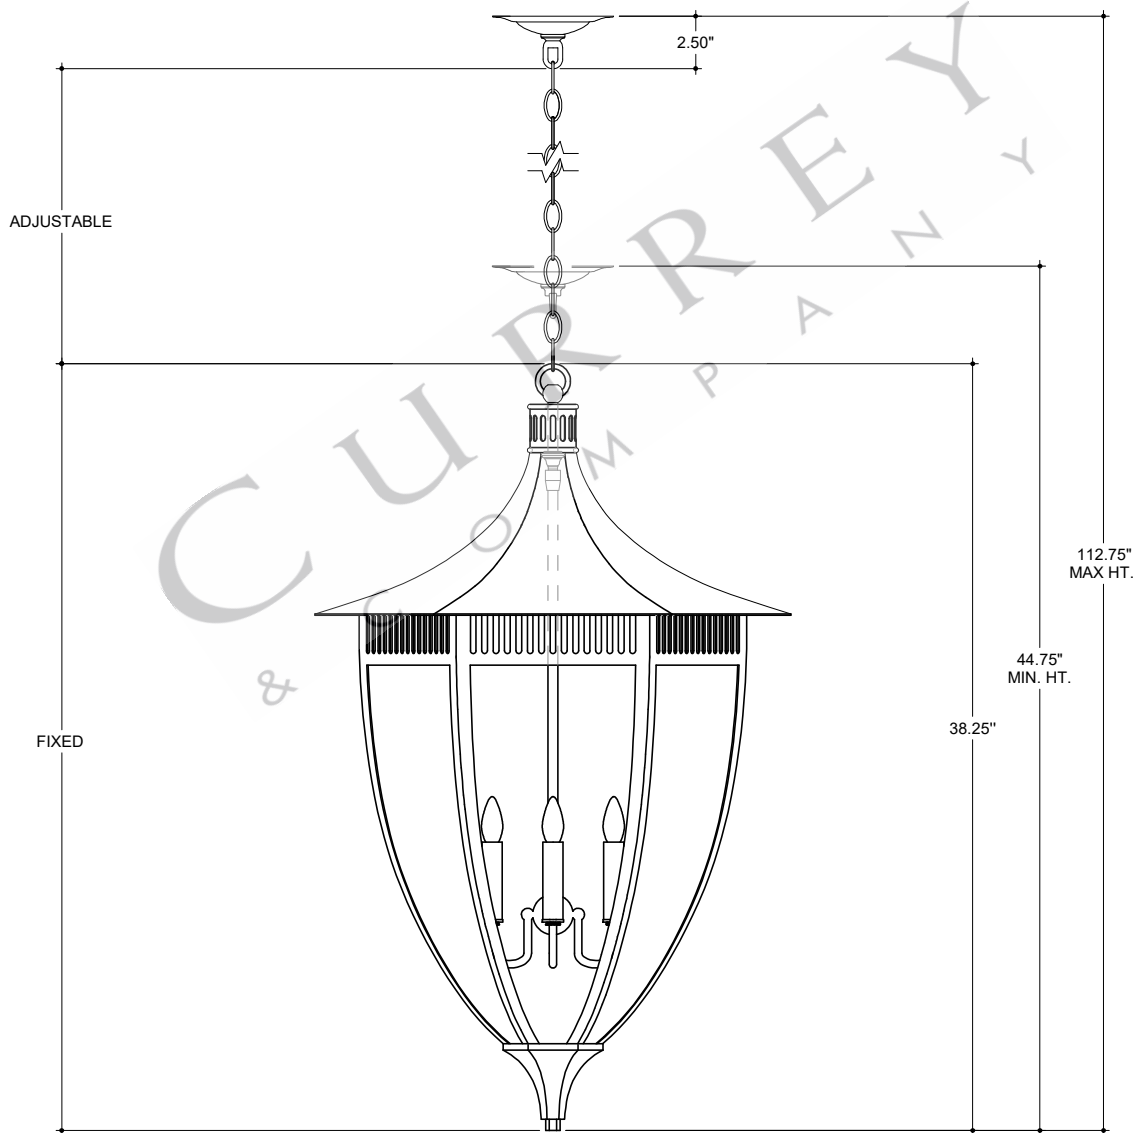

23.50" DIA. FRAME  
 6.00" DIA. CANOPY  
 1.00" H X 4.25" W  
 CROSS BAR

TOP VIEW

CANOPY DETAIL

FRONT VIEW

9000-1217

ALL WORK © 2024 CURREY & COMPANY