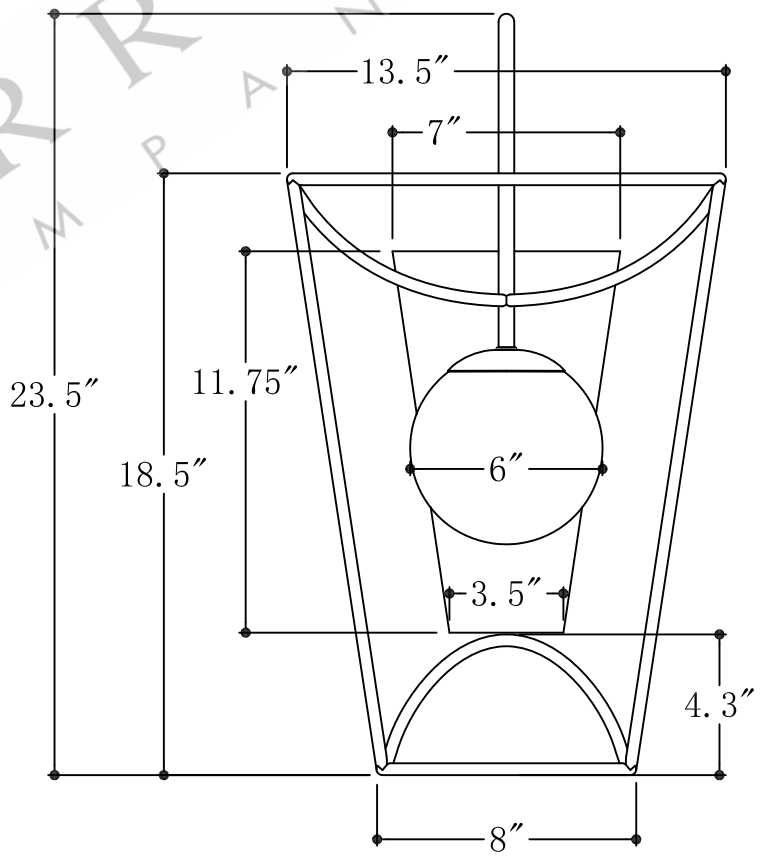

Back plate: 7" W x 0.75" D x 11.75"H

TOP VIEW

LEFT VIEW

FRONT VIEW