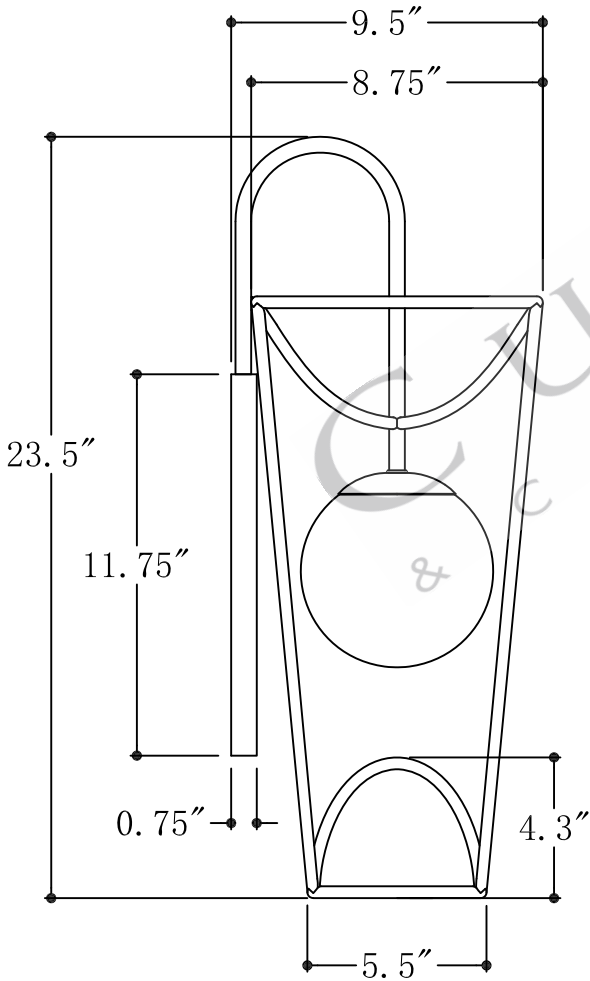

Back plate: 7" W x 0.75" D x 11.75"H

TOP VIEW

LEFT VIEW

FRONT VIEW