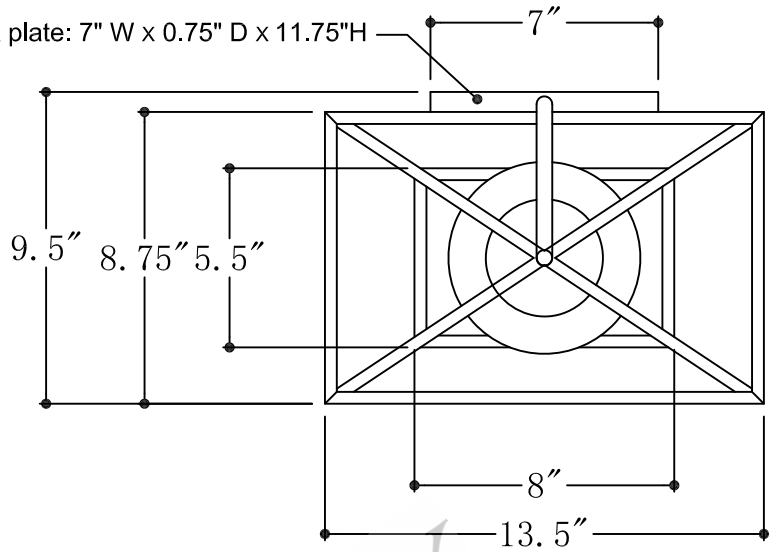

Back plate: 7" W x 0.75" D x 11.75"H

TOP VIEW

LEFT VIEW

FRONT VIEW