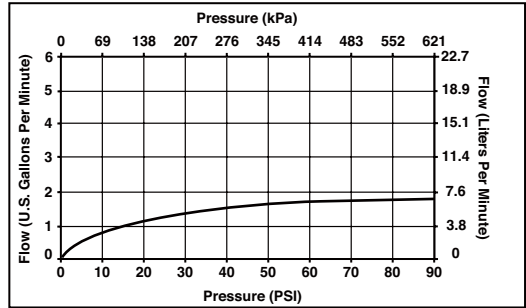

55 E. 111th Street, Indianapolis, Indiana 46280
350 South Edgeware Road, St. Thomas, Ontario Canada N5P 4L1
© 2013 Masco Corporation of Indiana