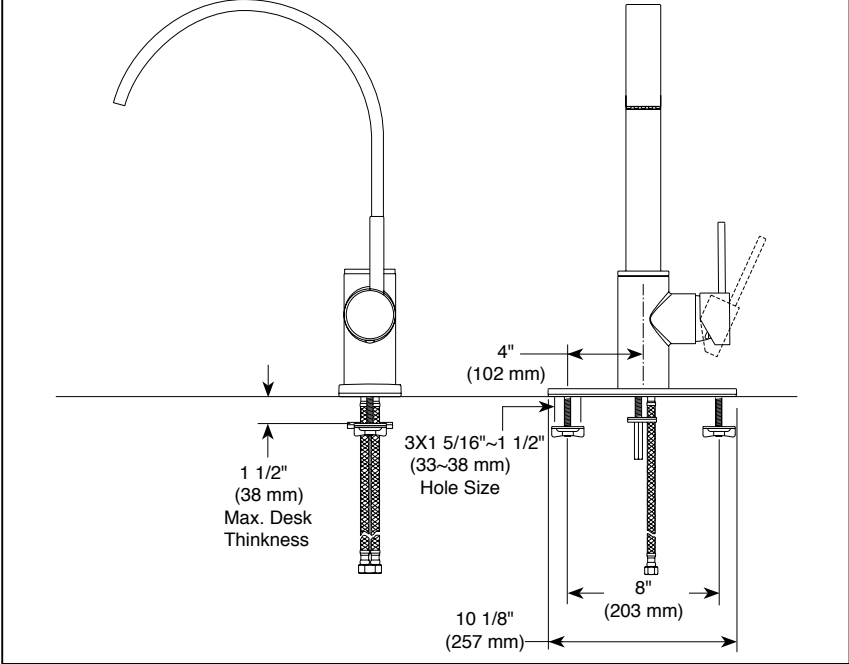

# KITCHEN FAUCETS

- Mandolin™ Series
- Single Handle Deck Mount
- 1 Hole or 3 Hole Sink Applications

Submitted Model No.: \_\_\_\_\_

Specific Features: \_\_\_\_\_

Mounting with escutcheon plate:

▲ Designate proper finish suffix

DSP-K-26602LF Rev. A

**STANDARD SPECIFICATIONS:**

- Ceramic cartridge.
- 1 hole or 3 hole 8" installation.
- 8 3/16" (208 mm) long, 9 9/16" (243 mm) high spout, swings 360°.
- Maximum 2 1/2" (63 mm) deck thickness for 1 hole installation.
- Maximum 1 1/2" (38 mm) deck thickness for 3 hole installation.
- Cold and hot markings on handle to indicate temperature.
- Maximum flow rate 1.8 gpm @ 60 PSI.