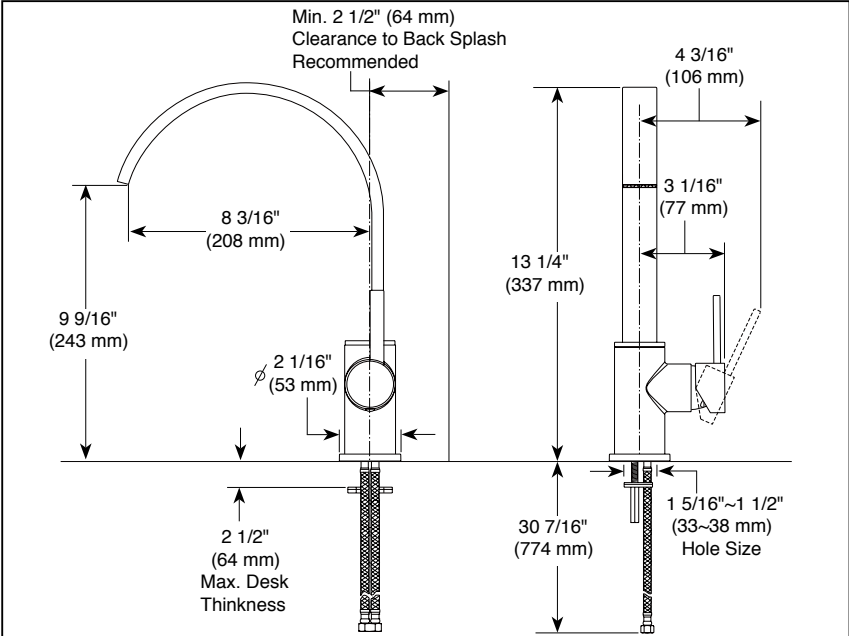

# KITCHEN FAUCETS

- Mandolin™ Series
- Single Handle Deck Mount
- 1 Hole or 3 Hole Sink Applications

Submitted Model No.: \_\_\_\_\_

Specific Features: \_\_\_\_\_

Mounting with escutcheon plate:

▲ Designate proper finish suffix

DSP-K-26602LF Rev. A

**STANDARD SPECIFICATIONS:**

- Ceramic cartridge.
- 1 hole or 3 hole 8" installation.
- 8 3/16" (208 mm) long, 9 9/16" (243 mm) high spout, swings 360°.
- Maximum 2 1/2" (63 mm) deck thickness for 1 hole installation.
- Maximum 1 1/2" (38 mm) deck thickness for 3 hole installation.
- Cold and hot markings on handle to indicate temperature.
- Maximum flow rate 1.8 gpm @ 60 PSI.