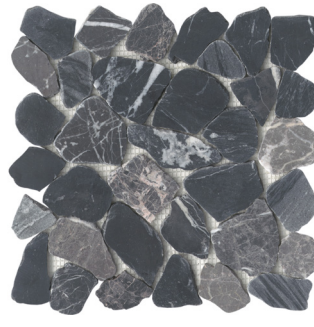

Opuscar™ is comprised of first-rate natural stone that is fabricated into an intriguing pebble configuration. An array of blends are available in a subtly honed finish on an interlocking mesh.

# OPUSCAR™

*Pebbles Mosaic*

FLOOR / WALL  RESIDENTIAL  COMMERCIAL  INDOOR  OUTDOOR 

Grand White

Grand Morning

Grand Sunrise

Grand Aurora

Grand Eve

Grand Dusk

Grand Night

Light

Fair

Dark

Sizes		
	12" x 12" Mesh Pebbles 11.81" x 11.81"	12" x 12" Mesh Grand Pebbles 12.0" x 12.0"
Thickness	8mm	8mm
Testing	Shade Variation Rating	
Results*	V3	

-  Sustainability Attributes
- Health Product Declaration (HPD) provided upon request
  - Product Packaging is 100% recyclable
  - VOC Free