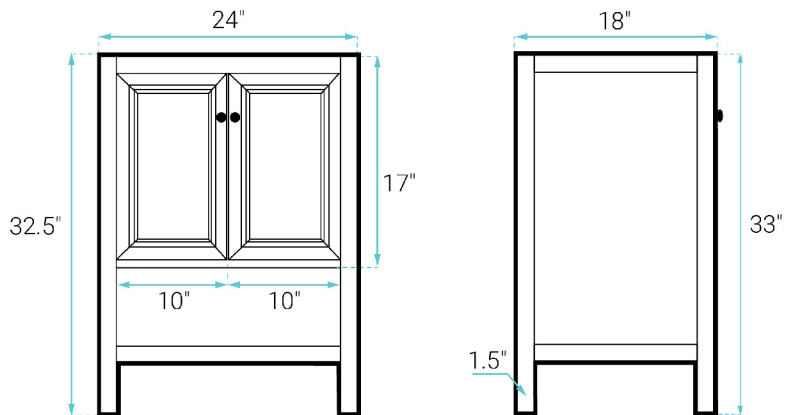

### FEATURES:

- Sleek, freestanding design
- Glazed ceramic, single sink
- Standard 1.75" drain hole
- Standard 1.38" faucet holes
- Hidden storage space
- Chrome-finish overflow

### SPECIFICATIONS:

N.W: 80 lb.

W: 24" x D: 18.5" x H: 33"

Inner Sink: D: 11" x W: 17.5" x H: 4.5"