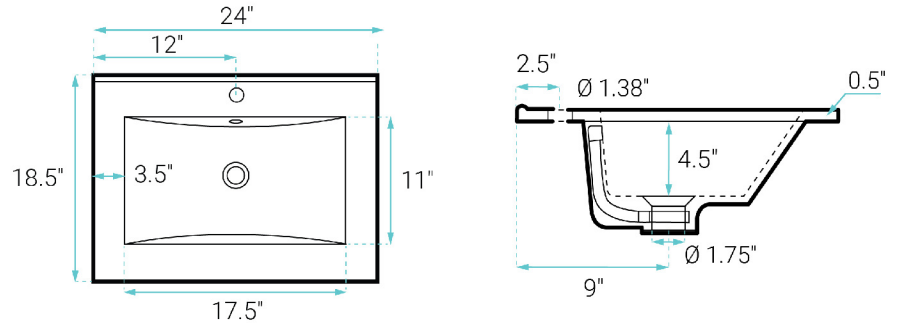

### FEATURES:

- Sleek, freestanding design
- Glazed ceramic, single sink
- Standard 1.75" drain hole
- Standard 1.38" faucet holes
- Hidden storage space
- Chrome-finish overflow

### SPECIFICATIONS:

N.W: 80 lb.

W: 24" x D: 18.5" x H: 33"

Inner Sink: D: 11" x W: 17.5" x H: 4.5"