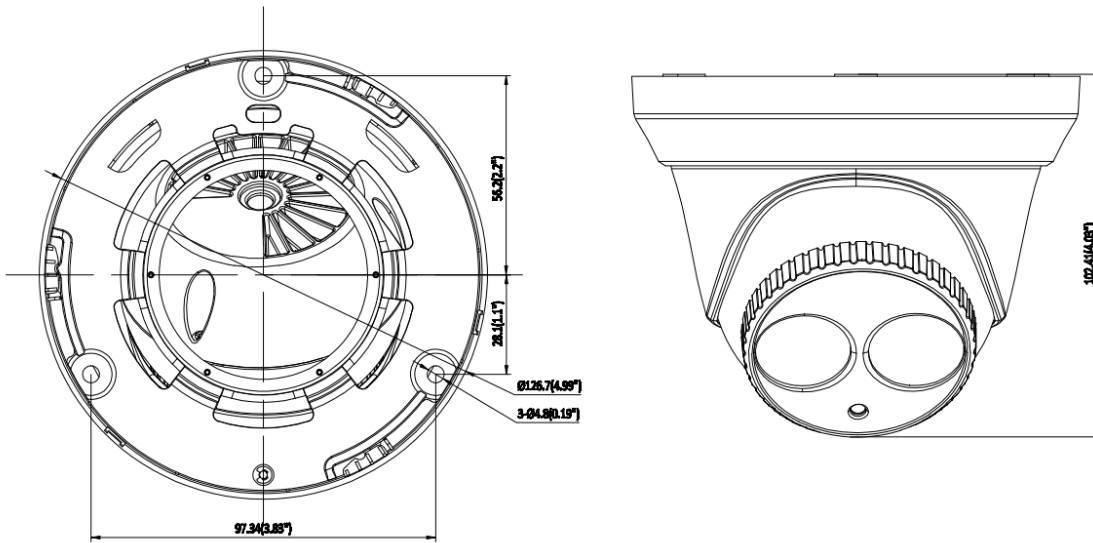

TT2MPW HD-TVI 2MP 1080P EXIR Turret Camera

Key Features

- 2 Megapixel high-performance CMOS
- Analog HD output, up to 1080P resolution
- True Day/Night, Smart IR
- EXIR technology, up to 40m IR distance
- IP66 weatherproof
- OSD menu
- Up the Coax(UTC-C)

Specifications

| Camera | |
|----------------------|--|
| Image Sensor | 2MP CMOS Image Sensor |
| Signal System | PAL/NTSC |
| Effective Pixels | 1920(H)*1080(V) |
| Min. illumination | 0.01 Lux @ (F1.2,AGC ON),0 Lux with IR |
| Shutter Time | 1/25(1/30)s to 1/50,000s |
| Lens | 3.6mm (2.8mm, 6mm, 8mm, 12mm, 16mm optional) |
| | Angle of View: 103°(2.8mm), 82.2°(3.6mm), 54°(6mm), 37.7°(8mm), 24.2°(12mm), 18.8°(16mm) |
| Lens Mount | M12 |
| Day & Night | ICR |
| Angle Adjustment | Pan: 0 - 360°, Tilt: 0 - 75°, Rotation: 0 - 360° |
| Synchronization | Internal synchronization |
| Video Frame Rate | 1080p@25fps/1080p@30fps |
| HD Video Output | 1 Analog HD output |
| S/N Ratio | >62dB |
| General | |
| Operating Conditions | -20 °C - 45 °C (-4 °F - 113 °F), Humidity 90% or less (non-condensing) |
| Power Supply | 12 VDC ± 15% |
| Power Consumption | Max. 4W |
| Protection Level | IP66 |
| IR Range | Up to 40m |
| Dimension | Φ126.7 × 102.41 mm(Φ4.99" × 4.03") |
| Weight | 350 g |

Dimensions

Accessories

1272ZJ-130-TRL
Wall Mounting

1275ZJ
Vertical Pole Mounting

1276ZJ
Corner Mounting

1H18
Video Balun

X41T
Camera Tester

1280ZJ-M
Junction box