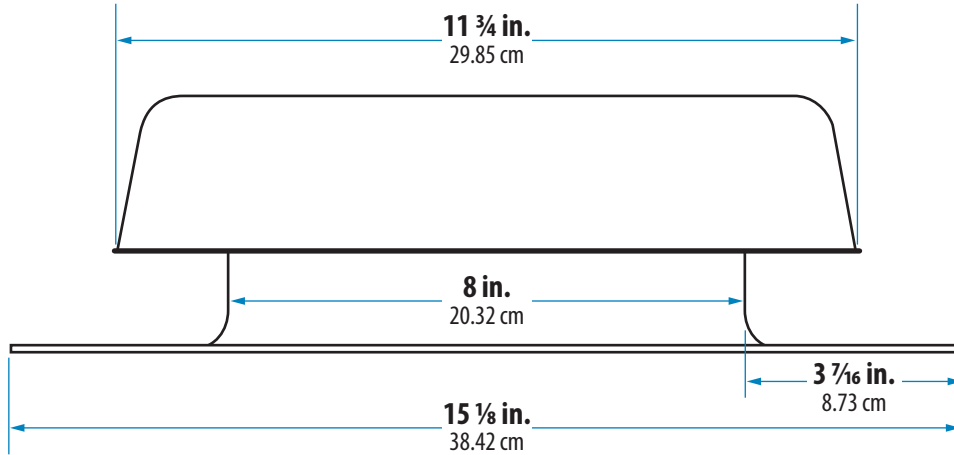

High Density Polyethylene (HDP) Plastic • N.F.A.: 50 sq. in.

Front

Side

Black

High Density Polyethylene (HDP) Plastic • N.F.A.: 50 sq. in.

Front

Side

Dark Brown

High Density Polyethylene (HDP) Plastic • N.F.A.: 50 sq. in.

Front

Side

Light Gray

High Density Polyethylene (HDP) Plastic • N.F.A.: 50 sq. in.

Front

Side

Weathered Gray