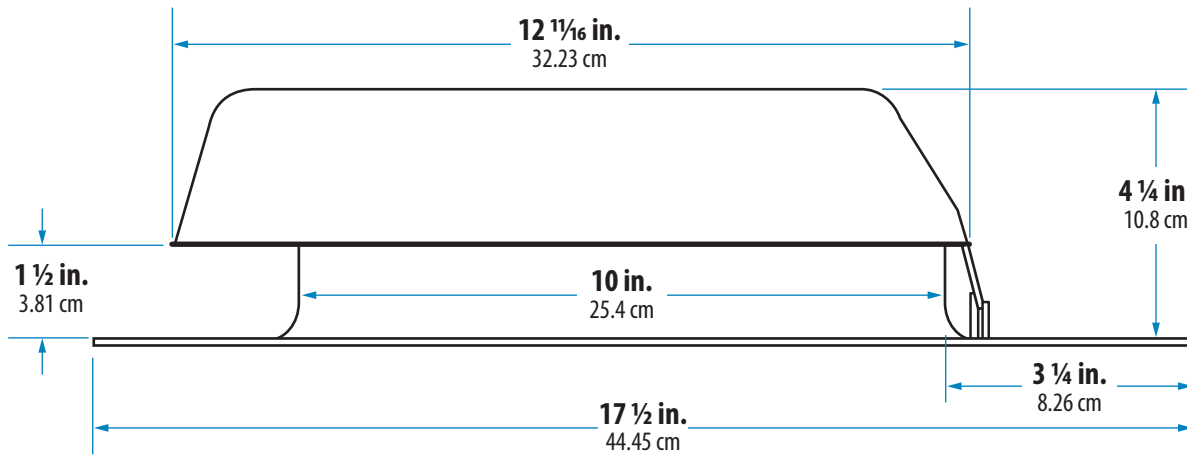

High Density Polyethylene (HDP) Plastic • N.F.A.: 50 sq. in.

Front

Side

Light Gray

High Density Polyethylene (HDP) Plastic • N.F.A.: 50 sq. in.

Front

Side

Weathered Gray