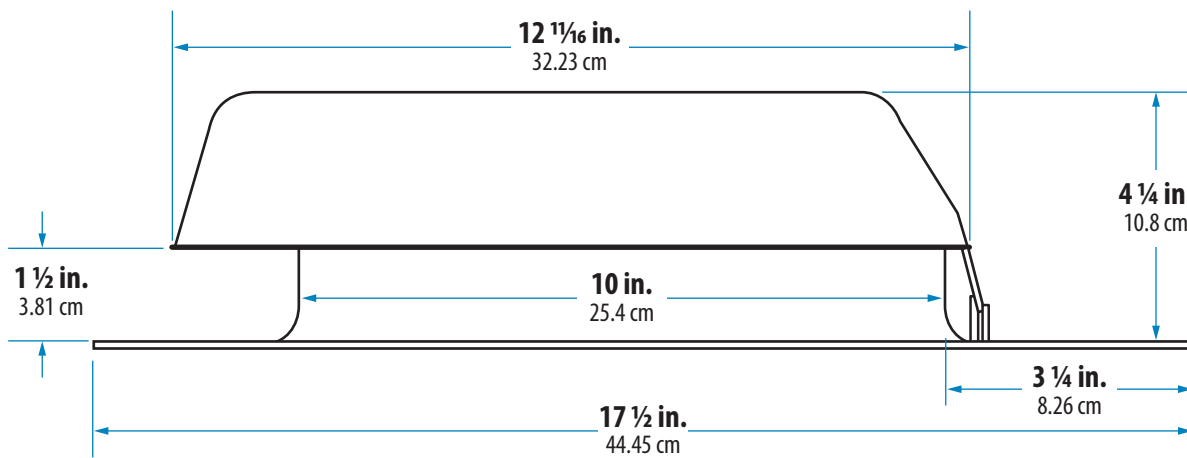

High Density Polyethylene (HDP) Plastic • N.F.A.: 50 sq. in.

Front

Side

Black

High Density Polyethylene (HDP) Plastic • N.F.A.: 50 sq. in.

Front

Side

Dark Brown

High Density Polyethylene (HDP) Plastic • N.F.A.: 50 sq. in.

Front

Side

Light Gray

High Density Polyethylene (HDP) Plastic • N.F.A.: 50 sq. in.

Front

Side

Weathered Gray