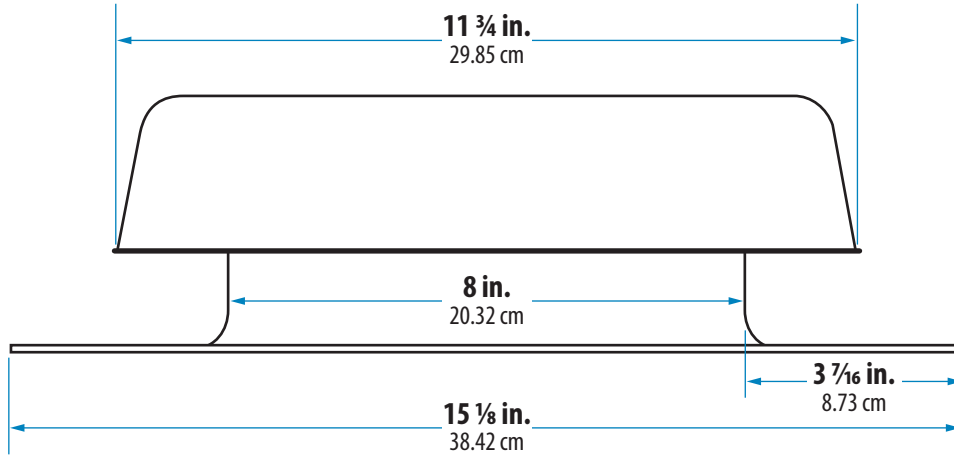

High Density Polyethylene (HDP) Plastic • N.F.A.: 50 sq. in.

Front

Side

Light Gray

High Density Polyethylene (HDP) Plastic • N.F.A.: 50 sq. in.

Front

Side

Weathered Gray