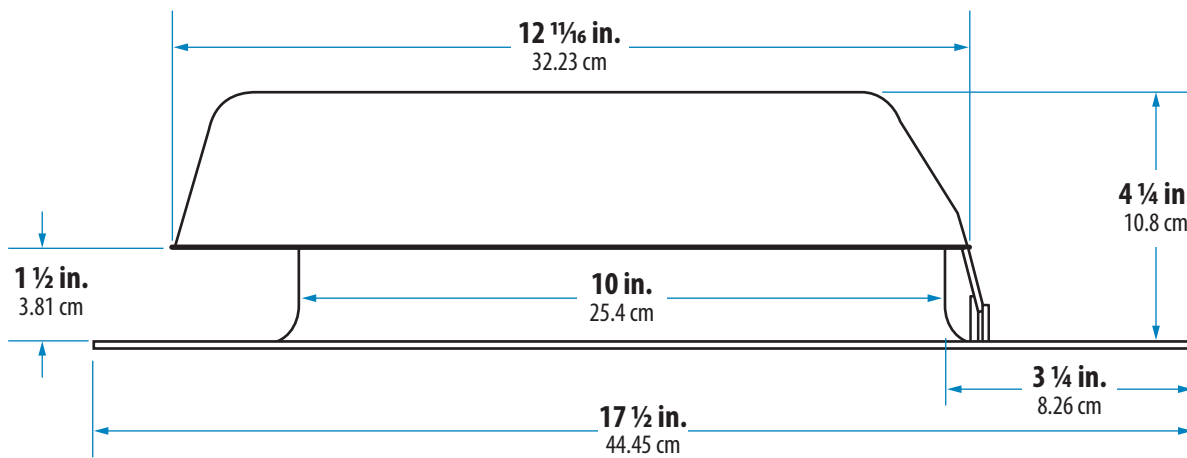

High Density Polyethylene (HDP) Plastic • N.F.A.: 50 sq. in.

Front

Side

Black

High Density Polyethylene (HDP) Plastic • N.F.A.: 50 sq. in.

Front

Side

Dark Brown

High Density Polyethylene (HDP) Plastic • N.F.A.: 50 sq. in.

Front

Side

Light Gray

High Density Polyethylene (HDP) Plastic • N.F.A.: 50 sq. in.

Front

Side

Weathered Gray