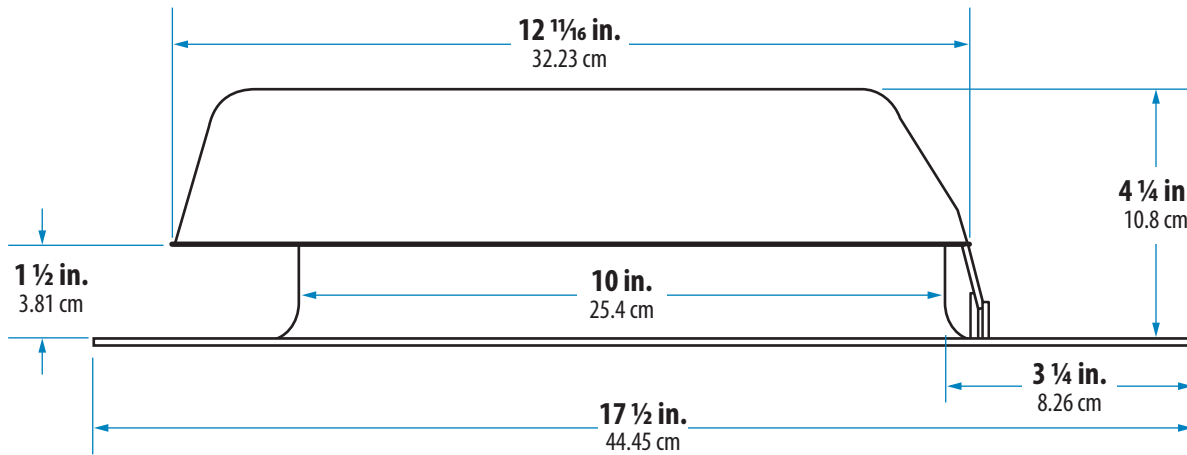

High Density Polyethylene (HDP) Plastic • N.F.A.: 50 sq. in.

Front

Side

Black

High Density Polyethylene (HDP) Plastic • N.F.A.: 50 sq. in.

Front

Side

Dark Brown

High Density Polyethylene (HDP) Plastic • N.F.A.: 50 sq. in.

Front

Side

Light Gray

High Density Polyethylene (HDP) Plastic • N.F.A.: 50 sq. in.

Front

Side

Weathered Gray