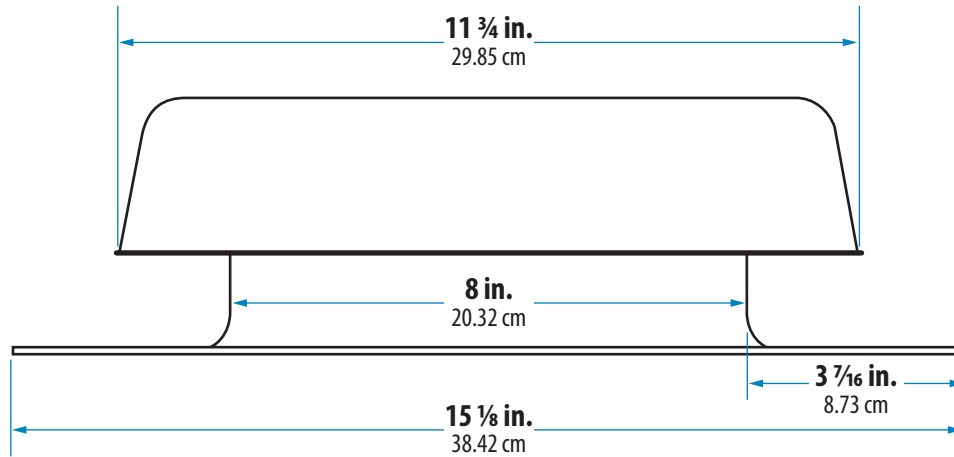

High Density Polyethylene (HDP) Plastic • N.F.A.: 50 sq. in.

Front

Side

Black

High Density Polyethylene (HDP) Plastic • N.F.A.: 50 sq. in.

Front

Side

Dark Brown

High Density Polyethylene (HDP) Plastic • N.F.A.: 50 sq. in.

Front

Side

Light Gray

High Density Polyethylene (HDP) Plastic • N.F.A.: 50 sq. in.

Front

Side

Weathered Gray