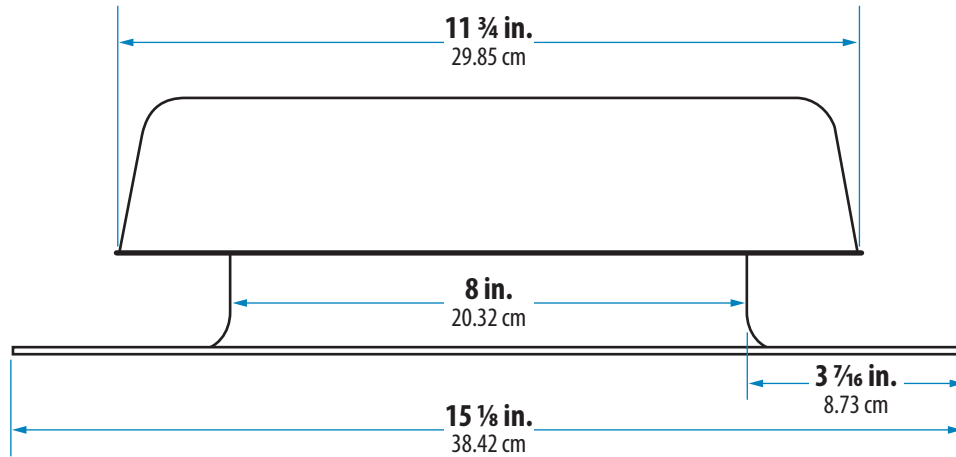

High Density Polyethylene (HDP) Plastic • N.F.A.: 50 sq. in.

Front

Side

Black

High Density Polyethylene (HDP) Plastic • N.F.A.: 50 sq. in.

Front

Side

Dark Brown

High Density Polyethylene (HDP) Plastic • N.F.A.: 50 sq. in.

Front

Side

Light Gray

High Density Polyethylene (HDP) Plastic • N.F.A.: 50 sq. in.

Front

Side

Weathered Gray