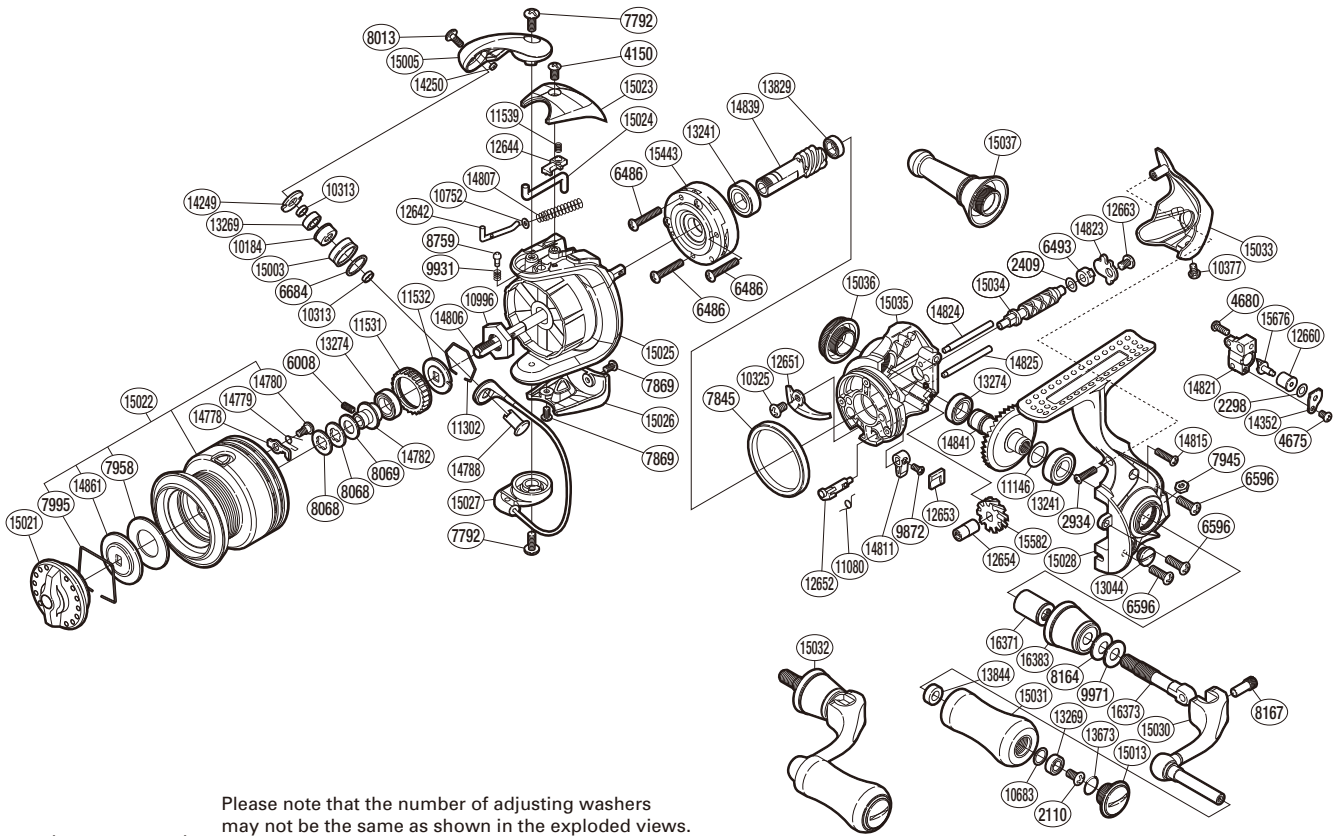

## SA-1000FG

Please note that the number of adjusting washers may not be the same as shown in the exploded views. (Adjustment will vary with each individual product.)

(51SE571006U)

Part No.	Description	Part No.	Description	Part No.	Description
RD 2110	Screw	RD11080	Anti-Reverse Cam Spring	RD14823	Worm Shaft Retainer
RD 2298	Spacer	RD11146	Washer	RD14824	Oscillating Guide A
RD 2409	Spacer	RD11302	Ratchet Spring	RD14825	Oscillating Guide B
RD 2934	Screw	RD11531	Drag Click Ratchet	RD14839	Pinion Gear
RD 4150	Screw	RD11532	Spool Support	RD14841	Drive Gear
RD 4675	Screw	RD11539	Bail Trip Lever Spring	RD14861	Key Washer
RD 4680	Screw	RD12642	Bail Spring Guide A	RD15003	Line Roller
RD 6008	Set Screw	RD12644	Bail Trip Cover	RD15005	Bail Arm
RD 6486	Screw	RD12651	Bail Trip Strike	RD15013	Handle Knob Seal
RD 6493	Worm Bushing (rear)	RD12652	Anti-Reverse Cam	RD15021	Drag Knob
RD 6596	Screw	RD12653	Anti-Reverse Lever Cover	RD15022	Spool Assembly
RD 6684	Line Roller Spacer	RD12654	Worm Bushing (front)	RD15023	Bail Spring Cover
RD 7792	Screw	RD12660	Oscillating Slider Bushing	RD15024	Bail Trip Lever
RD 7845	Friction Ring	RD12663	Screw	RD15025	Rotor
RD 7869	Screw	RD13044	Oil Cap	RD15026	Bail Hold Support Guard
RD 7945	Nut	RD13241	Ball Bearing	RD15027	Bail Assembly
RD 7958	Drag Washer	RD13269	Ball Bearing	RD15028	Side Cover
RD 7995	Drag Washers Retainer	RD13274	Ball Bearing	RD15030	Handle Shank Assembly
RD 8013	Screw	RD13673	O Ring	RD15031	Handle Knob
RD 8068	Spool Washer	RD13829	Ball Bearing	RD15032	Handle Assembly
RD 8069	Main Shaft Set Pin Retainer	RD13844	Handle Knob Bushing	RD15033	Rear Protector
RD 8164	Coned Disc Spring	RD14249	Line Roller Plate	RD15034	Worm Shaft
RD 8167	Handle Shaft Screw	RD14250	Line Roller Oil Cap	RD15035	Body
RD 8759	Click Pin	RD14352	Oscillating Pawl Cover	RD15036	Handle Screw Cap
RD 9872	Screw	RD14778	Drag Click	RD15443	Roller Clutch Assembly
RD 9931	Click Spring	RD14779	Drag Click Spring	RD15676	Oscillating Pawl
RD 9971	Large Handle Shank Washer	RD14780	Screw	RD15582	Idle Gear
RD10184	Line Roller Bushing	RD14782	Bearing Bushing	RD16371	Handle Shaft Cover B
RD10313	Bearing Spacer	RD14788	Line Roller Support	RD16373	Handle Shaft
RD10325	Screw	RD14806	Main Shaft	RD16383	Handle Shaft Cover A
RD10377	Screw	RD14807	Bail Spring		
RD10683	Washer	RD14811	Anti-Reverse Lever		
RD10752	Bail Spring Guide A Support	RD14815	Screw		
RD10996	Rotor Nut	RD14821	Oscillating Slider	RD15037	Reel Stand (accessory)